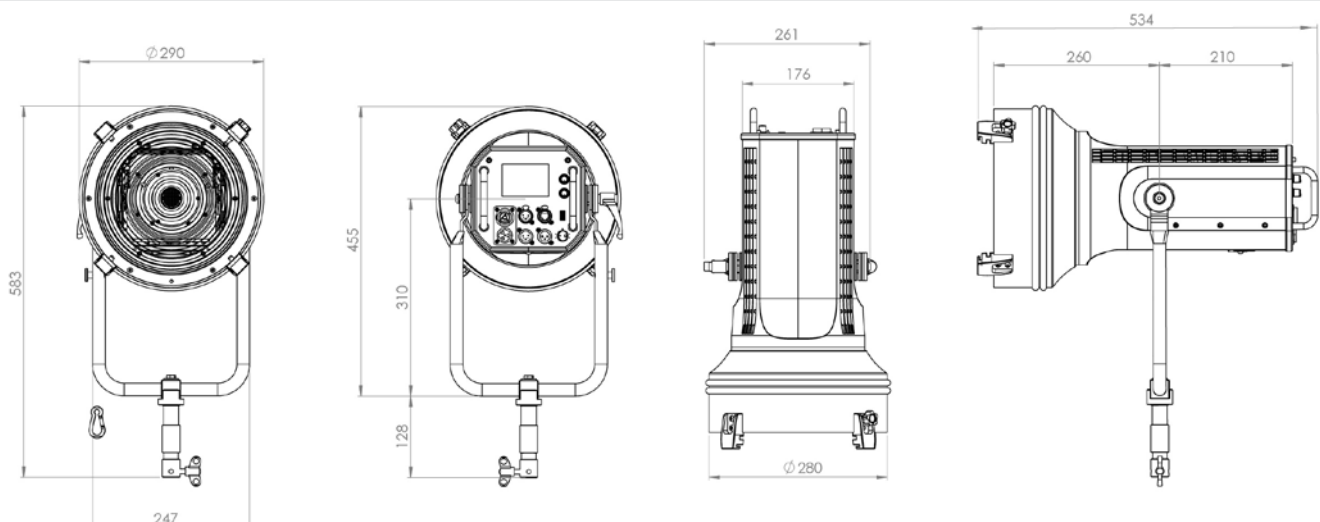

SPECIFICATIONS		
OPTICAL SYSTEM	Motorized ZOOM Fresnel	
LIGHT APERTURE	Borosilicate glass Fresnel lens 240mm / 14.6"	
LIGHT ENGINE	25mm W+CW+Green VELVET ceramic COB	
COLOUR TEMPERATURE	Continuously adjustable from 2700K to 6500K (100K increments)	
GREEN MAGENTA	Continuously adjustable (full plusgreen to full minusgreen)	
CONTROL COLOR MODES	CCT	
LIGHT INTENSITY	Dimmable 0 to 100, smooth and flicker-free	
LOCAL CONTROL	Rotary knob and display + 3200K / 5600K quick access + Mode selection buttons	
WIRE CONTROL	DMX-RDM with XLR-5 In + LAN connectors	
WIRELESS CONTROL	DMX-RDM with LumenRadio	
TLCI INDEX	96 at 3200K and 98 at 5600K	
PHOTOMETRICS	50° - 3200K	11° - 3200K
	3510 lux / 326 fc at 3 m / 9.8 feet	9900 lux / 920 fc at 3 m / 9.8 feet
	920 lux / 85 fc at 6 m / 20 feet	2250 lux / 209 fc at 6 m / 20 feet
	50° - 5600K	11° - 5600K
	3840 lux / 357 fc at 3 m / 9.8 feet	10700 lux / 994 fc at 3 m / 9.8 feet
	1040 lux / 97 fc at 6 m / 20 feet	2510 lux / 233 fc at 6 m / 20 feet
BEAM ANGLE	From 11° to 56°	
DIMENSIONS (Without yoke)	290x583x176mm / 11.5x23x7 inches	
WEIGHT	9.3 kg / 20.5 lbs (fixture)	
	9.8 kg / 22.6 lbs (fixture + yoke)	
POWER DRAW	230W (0.9A at 220VAC — 1.8A at 110VAC)	
POWER SUPPLY	96-260V AC XLR-3 In connector	
LED RATED LIFE	More than 50.000 hours	
POWER CONNECTION	Neutrik PowerCon TRUE1 TOP In & Out connectors	
OUTPUT FREQUENCY	Over 12,000 fps	
OPERATION TEMPERATURE	From -20°C to +40°C	
COOLING	Passive liquid cooling system into sealed 3D chamber with silent fan	
PROTECTION	IP30, indoor or outdoor protected use	
RIGGING OPTIONS	Aluminum yoke with 16mm baby receptacle combined with 28mm junior pin, pole operated yoke.	
QUICK MOUNTING ACCESSORIES	Foldable SnapBag, foldable Snapgrid, Octa, Lantern, removable Barn doors, hard case,	
CONSTRUCTION & FINISH	Fixture and yoke made of die-cast aluminum	

WIRE VIEW

PHOTOMETRICS