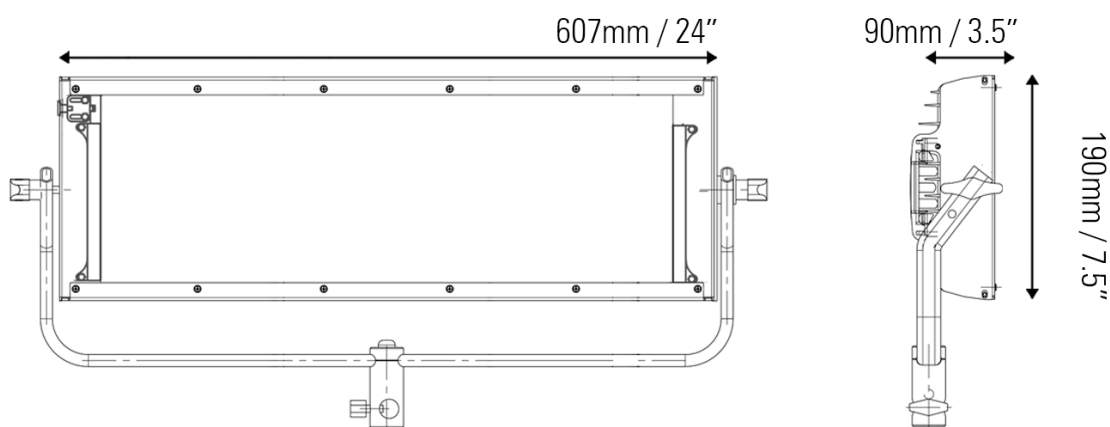

VELVET Mini Power 2 IP54

Ref.: VMP2IP54NY

Datasheet: November 2024 / Page 2

SPECIFICATIONS

COLOUR TEMPERATURE	Adjustable from 2700K a 6500K (100K increments)
LIGHT INTENSITY	Dimmable 0 to 100 (smooth and flicker-free)
LOCAL CONTROL	Shock proof buttons and display
WIRE CONTROL	DMX-RDM with XLR-5 In connector (In & Out with DMX splitter)
TLCI INDEX	93 at 3200K and 85 at 5600K
PHOTOMETRICS	8900 lux / 827 fc at 1m / 3 feet 1250 lux / 116 fc at 3m / 10 feet
BEAM ANGLE	35°
DIMENSIONS	607 x 190 x 90 mm / 24" x 7.5" x 3.5" (panel) 680 x 275 x 90 mm / 26.8"x 10.8" x 3.5" (panel + yoke)
WEIGHT	3 kgs / 6.5 lbs (panel) 3.4 kgs / 7.5 lbs(panel + yoke)
POWER DRAW	100W (0.90A at 110 VAC — 0.44A at 220 VAC)
POWER SUPPLY	Vock or Gold battery mount 90-264 VAC 50/60Hz through Smart AC adapter
LED RATED LIFE	More than 50.000 hours L70 More than 35.000 hours L80
POWER CONNECTION	Neutrik XLR-3 DC In connector
OUTPUT FREQUENCY	2000 fps
OPERATION TEMPERATURE	From -20°C to +40°C
COOLING	No-noise, fan-free passive cooling
PROTECTION	IP54 rainproof, indoor or outdoor use
VELVET LED TECHNOLOGY	Selected BIN LED + optic diffuser + CPU software control
RIGGING OPTIONS	Aluminum yoke with 16 baby receiver combined with 28 junior pin, multiple ¼-20" rigging points, multipanels yokes, pole-operated studio yoke
QUICK MOUNTING ACCESSORIES	Smart Vlock AC power supply, quarter, half and full hard diffusion, foldable Snapgrid, removable barn doors, remote control, cordura case, hard case
CONSTRUCTION & FINISH	Black anodized extruded aluminum and black powder coated sheet aluminum

WIRE VIEW

VELVET Mini Power 2 IP54

Ref.: VMP2IP54NY

Datasheet: November 2024 / Page 3

PHOTOMETRICS

DIAMETER		Ø 2,8/ 9.1'			Ø 4,4m/ 14.4'			Mini Power 2	
 35°	7600 lux 706 fc	2350 lux 218 fc	1100 lux 102 fc	630 lux 58 fc	420 lux 39 fc	100W	0,44A/220V	93	85
	8900 lux 827 fc	2750 lux 255 fc	1250 lux 116 fc	730 lux 68 fc	480 lux 44 fc		0,90A/110V		
DISTANCE	1m/ 3.2'	2m/ 6.5'	3m/ 9.8'	4m/ 13'	5m/ 16.4'	6m/ 19.6'			