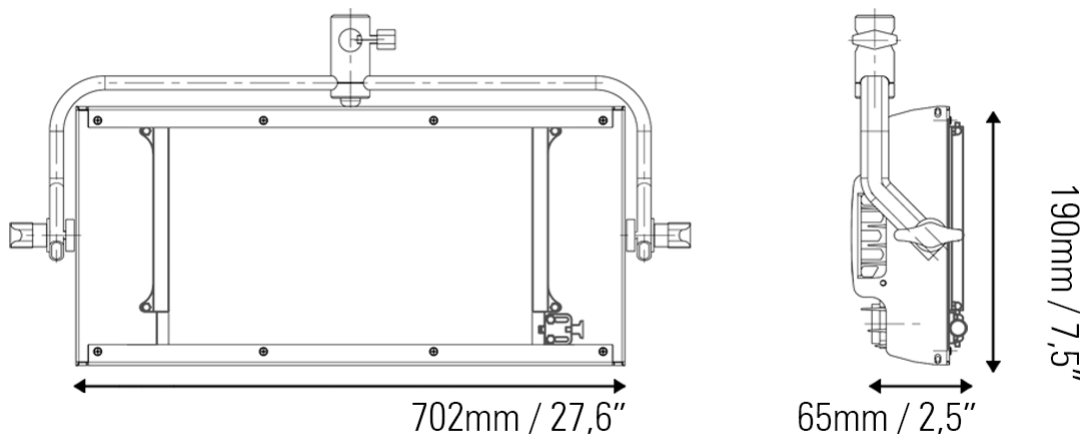

# VELVET Mini Power 1 Studio

Ref.: VMP1STNY

Datasheet: November 2024 / Page 2

SPECIFICATIONS	
COLOUR TEMPERATURE	Adjustable from 2700K a 6500K (100K increments)
LIGHT INTENSITY	Dimmable 0 to 100 (smooth and flicker-free)
LOCAL CONTROL	Shock proof buttons and display
WIRE CONTROL	DMX-RDM with XLR-5 In & Out connectors
TLCI INDEX	93 at 3200K and 85 at 5600K
PHOTOMETRICS	5100 lux / 474 fc at 1m / 3 feet 650 lux / 60 fc at 3m / 10 feet
BEAM ANGLE	35°
DIMENSIONS	385 x 190 x 90 mm / 15.2"x7.5"x3.5" (panel) 405 x 275 x 90 mm / 16"x 10.8" x 3.5" (panel + yoke)
WEIGHT	2.2 kgs / 4.8 lbs (panel) 2.5 kgs / 5.5 lbs (panel + yoke)
POWER DRAW	50W (0.45A at 110 VAC — 0.22A at 220 VAC)
POWER SUPPLY	90-264 VAC 50/60Hz through PowerCon TRUE1 In & Out
LED RATED LIFE	More than 50.000 hours L70 More than 35.000 hours L80
POWER CONNECTION	PowerCon TRUE1 In & Out
OUTPUT FREQUENCY	2000 fps
OPERATION TEMPERATURE	From -20°C to +40°C
COOLING	No-noise, fan-free passive cooling
PROTECTION	IP51 dustproof, indoor or outdoor protected use
VELVET LED TECHNOLOGY	Selected BIN high-power LED + Custom optics + Optic diffuser + CPU software control
RIGGING OPTIONS	Aluminum yoke with 16 baby receiver combined with 28 junior pin, multiple ¼-20" rigging points, multipanels yokes, pole-operated studio yoke
QUICK MOUNTING ACCESSORIES	Quarter, half and full hard diffusion, foldable Snapgrid, removable barn doors, remote control, hard case
CONSTRUCTION & FINISH	Black anodized extruded aluminum and black powder coated sheet aluminum

## WIRE VIEW

## PHOTOMETRICS

DIAMETER

∅ 1,5m/ 4.9'