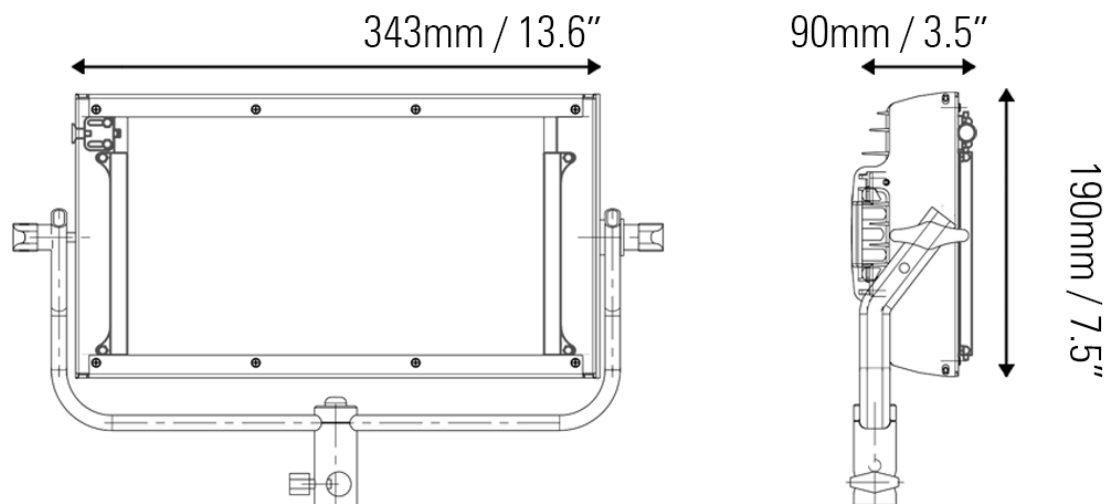

VELVET Mini Power 1 IP54

Ref.: VMP1IP54VLDMXNY / VMP1IP54GLDMXNY

Datasheet: November 2024 / Page 2

SPECIFICATIONS

COLOUR TEMPERATURE	Adjustable from 2700K a 6500K (100K increments)
LIGHT INTENSITY	Dimmable 0 to 100 (smooth and flicker-free)
LOCAL CONTROL	Shock proof buttons and display
WIRE CONTROL	DMX-RDM with XLR-5 In connector (In & Out with DMX splitter)
TLCI INDEX	93 at 3200K and 85 at 5600K
PHOTOMETRICS	5100 lux / 474 fc at 1m / 3 feet 650 lux / 60 fc at 3m / 10 feet
BEAM ANGLE	35°
DIMENSIONS	345 x 190 x 90 mm / 13.6"x7.5"x3.5" (panel) 405 x 275 x 90 mm / 16"x 10.8" x 3.5" (panel + yoke)
WEIGHT	2 kgs / 4.4 lbs (panel) 2.3 kgs / 5 lbs(panel + yoke)
POWER DRAW	50W (0.45A at 110 VAC — 0.22A at 220 VAC)
POWER SUPPLY	Vock or Gold battery mount 90-264 VAC 50/60Hz through Smart AC adapter
LED RATED LIFE	More than 50.000 hours L70 More than 35.000 hours L80
POWER CONNECTION	Neutrik XLR-3 DC In connector
OUTPUT FREQUENCY	2000 fps
OPERATION TEMPERATURE	From -20°C to +40°C
COOLING	No-noise, fan-free passive cooling
PROTECTION	IP54 rainproof, indoor or outdoor use
VELVET LED TECHNOLOGY	Selected BIN LED + optic diffuser + CPU software control
RIGGING OPTIONS	Aluminum yoke with 16 baby receiver combined with 28 junior pin, multiple ¼-20"rigging points, multipanels yokes, pole-operated studio yoke
QUICK MOUNTING ACCESSORIES	Smart Vlock AC power supply, quarter, half and full hard diffusion, foldable Snapgrid, removable barn doors, remote control, cordura case, hard case
CONSTRUCTION & FINISH	Black anodized extruded aluminum and black powder coated sheet aluminum

WIRE VIEW

VELVET Mini Power 1 IP54

Ref.: VMP1IP54VLDMXNY / VMP1IP54GLDMXNY

Datasheet: November 2024 / Page 3

PHOTOMETRICS

DIAMETER

∅ 1,5m/ 4.9'