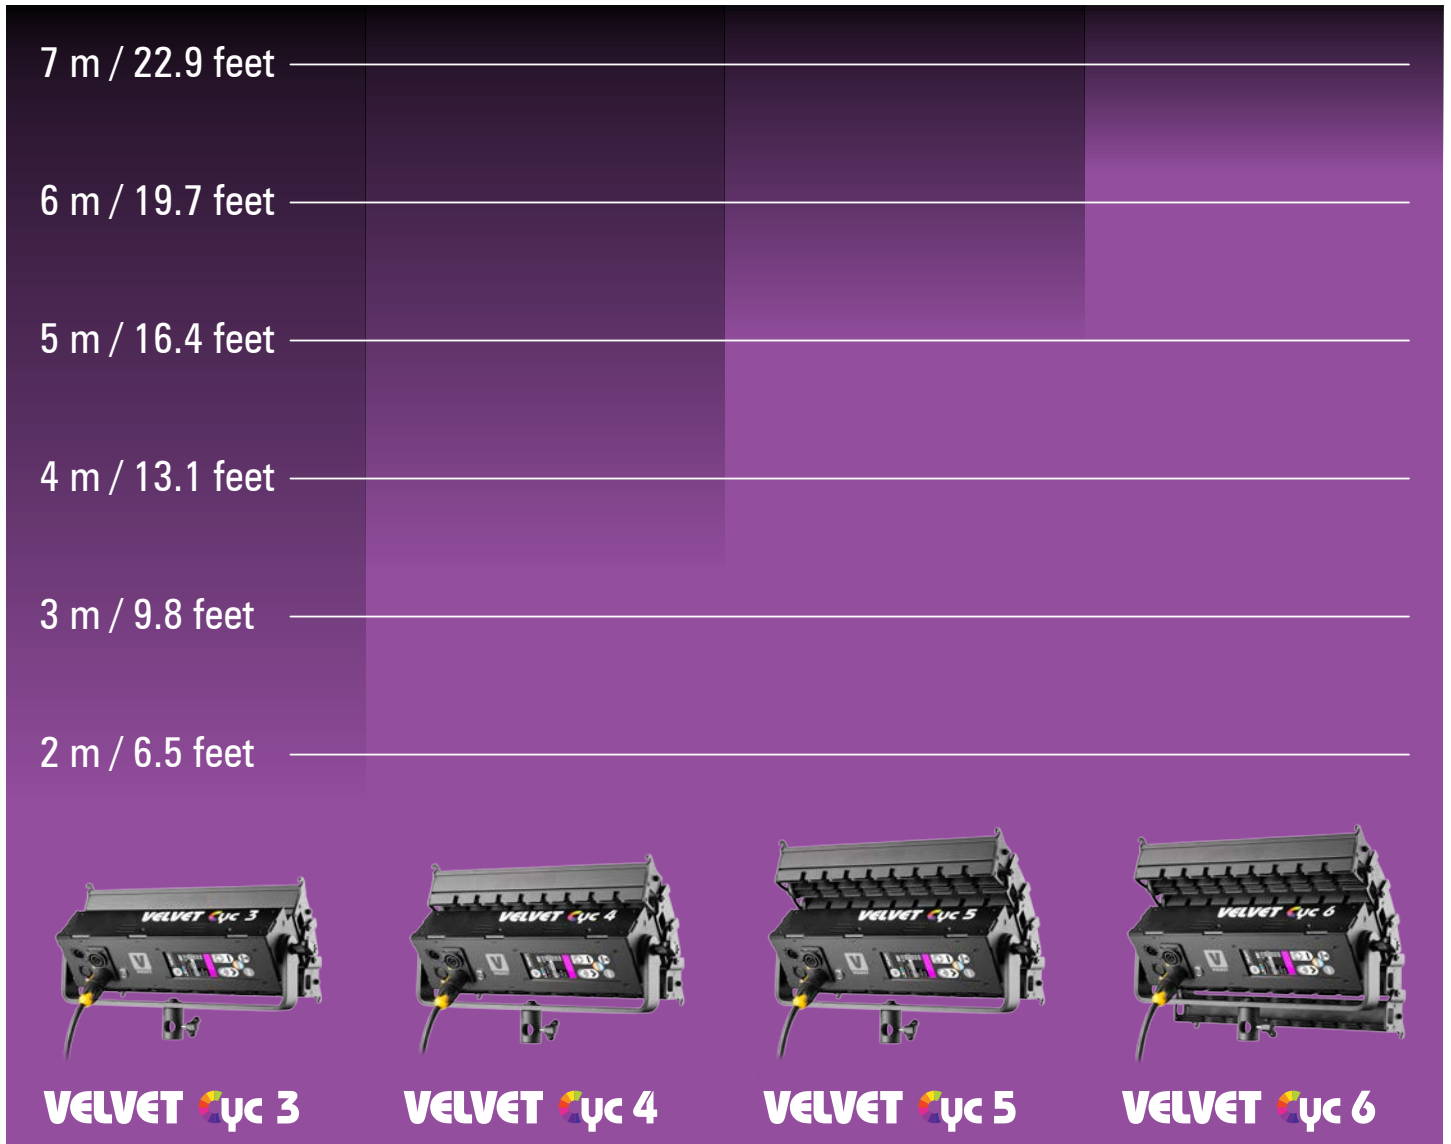

## SPECIFICATIONS

NUMBER OF LIGHT ENGINES	3
COLOUR TEMPERATURE	Continuously adjustable from 2500K to 10000K
LIGHT INTENSITY	Dimmable 0 to 100, smooth and flicker-free
GREEN/MAGENTA CORRECTION	Continuously adjustable (full Plusgreen to full Minusgreen)
COLOR CONTROL MODES	CCT, HSI, RGB, Gels and Effects
LOCAL CONTROL	Shock proof buttons and color display
WIRE CONTROL	DMX-RDM with XLR-5 In & Out connectors
WIRELESS CONTROL	Wi-Fi ArtNet
COLOR RENDERING INDEX	95 CRI typical
TLCI INDEX	96 at 3290K and 95 at 5264K
PHOTOMETRICS	1080 Lux / 100 fc over a background of up to 3m / 10 feet
BEAM ANGLE	Asymmetrical adjustable: Horizontal beam angle 45° / Vertical beam angle adjustable 45° to 80°
DIMENSIONS	340x160x148mm / 13.4"x6.3"x5.8"
WEIGHT	3.7kg / 8.15 lbs. (fixture + yoke)
POWER DRAW	76W (0.33A at 220VAC — 0.69A at 110VAC)
POWER SUPPLY	90-264VAC 50/60Hz
LED RATED LIFE	More than 50.000 hours L70 / More than 35.000 hours L80
POWER CONNECTION	Neutrik PowerCon TRUE1 in and out connectors
OUTPUT FREQUENCY	16KHz flicker-free up to 2000fps
OPERATION TEMPERATURE	From -20°C to +40°C
COOLING	No-noise, fan-free passive cooling
PROTECTION	IP21 dustproof, indoor or outdoor protected use
VELVET LED TECHNOLOGY	RGBW high-power selected BIN LED core unit + multi Fresnel system
RIGGING OPTIONS	Aluminum yoke with 16 female combined with 28 pin, swivel ball head, pole operated yoke
QUICK MOUNTING ACCESSORIES	Removable barn doors, flight case
CONSTRUCTION & FINISH	Black anodized extruded aluminum and black powder coated sheet aluminum

## ACCESSORIES

For full details of accessories available for this model, please refer to our general catalogue.

[General catalogue](#)

**PHOTOMETRICS**

## LIGHTING COMPARISON

## SPECTRAL DISTRIBUTION

Horizontal beam angle 45° / Vertical beam angle adjustable 45° to 125°