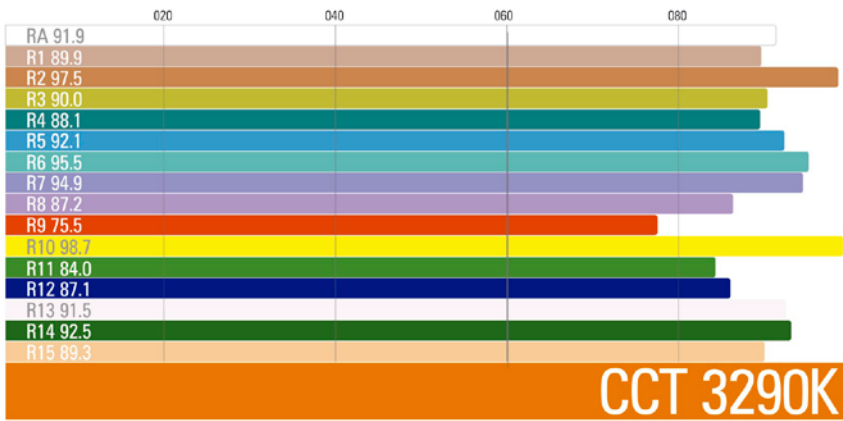

PHOTOMETRICS