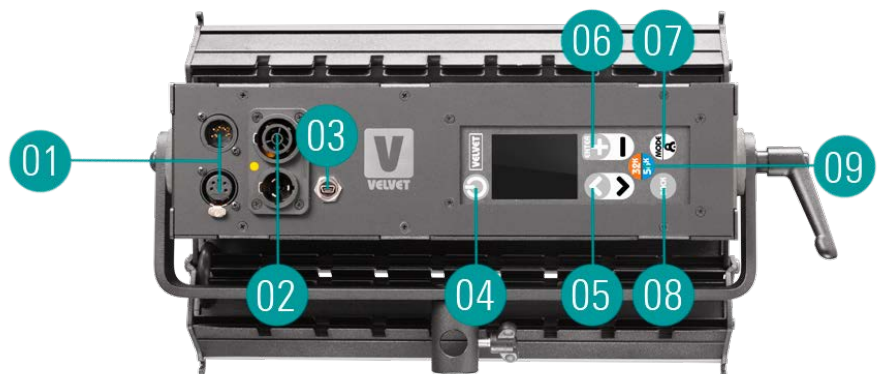

[Click here for more product information](#)

INCLUDES: 3x 34cms long articulated battens with on board AC Control, AC In & Out PowerCon TRUE1, DMX In & Out XLR-5, USB, WIFI ArtNet, 1x yoke with 28mm junior pin - 16mm baby receiver, 1x PowerCon TRUE1 power cable 3.5 mts

## SPECIFICATIONS

NUMBER OF LIGHT ENGINES	3
COLOUR TEMPERATURE	Continuously adjustable from 2500K to 10000K
LIGHT INTENSITY	Dimmable 0 to 100, smooth and flicker-free
GREEN/MAGENTA CORRECTION	Continuously adjustable (full Plusgreen to full Minusgreen)
COLOR CONTROL MODES	CCT, HSI, RGB, Gels and Effects
LOCAL CONTROL	Shock proof buttons and color display
WIRE CONTROL	DMX-RDM with XLR-5 In & Out connectors
WIRELESS CONTROL	Wi-Fi ArtNet
COLOR RENDERING INDEX	95 CRI typical
TLCI INDEX	96 at 3290K and 95 at 5264K
PHOTOMETRICS	1080 Lux / 100 fc over a background of up to 3m / 10 feet
BEAM ANGLE	Asymmetrical adjustable: Horizontal beam angle 45° / Vertical beam angle adjustable 45° to 80°
DIMENSIONS	340x160x148mm / 13.4"x6.3"x5.8"
WEIGHT	3.7kg / 8.15 lbs. (fixture + yoke)
POWER DRAW	76W (0.33A at 220VAC — 0.69A at 110VAC)
POWER SUPPLY	90-264VAC 50/60Hz
LED RATED LIFE	More than 50.000 hours L70 / More than 35.000 hours L80
POWER CONNECTION	Neutrik PowerCon TRUE1 in and out connectors
OUTPUT FREQUENCY	16KHz flicker-free up to 2000fps
OPERATION TEMPERATURE	From -20°C to +40°C
COOLING	No-noise, fan-free passive cooling
PROTECTION	IP21 dustproof, indoor or outdoor protected use
VELVET LED TECHNOLOGY	RGBW high-power selected BIN LED core unit + multi Fresnel system
RIGGING OPTIONS	Aluminum yoke with 16 female combined with 28 pin, swivel ball head, pole operated yoke
QUICK MOUNTING ACCESSORIES	Removable barn doors, flight case
CONSTRUCTION & FINISH	Black anodized extruded aluminum and black powder coated sheet aluminum