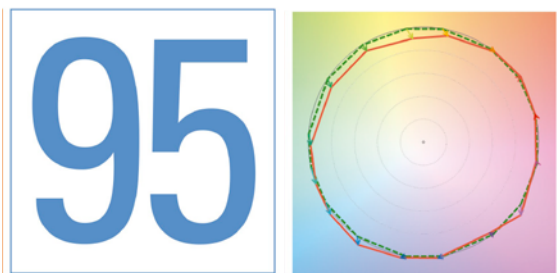

PHOTOMETRICS