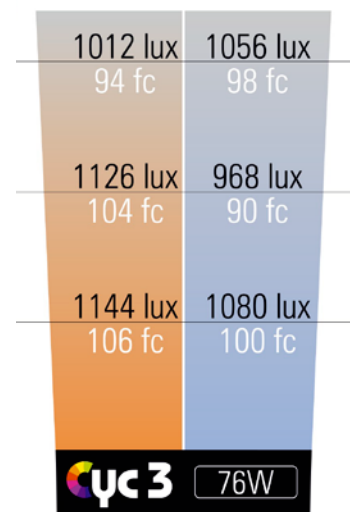

## SPECIFICATIONS

NUMBER OF LIGHT ENGINES	3
COLOUR TEMPERATURE	Continuously adjustable from 2500K to 10000K
LIGHT INTENSITY	Dimmable 0 to 100, smooth and flicker-free
GREEN/MAGENTA CORRECTION	Continuously adjustable (full Plusgreen to full Minusgreen)
COLOR CONTROL MODES	CCT, HSI, RGB, Gels and Effects
LOCAL CONTROL	Shock proof buttons and color display
WIRE CONTROL	DMX-RDM with XLR-5 In & Out connectors
WIRELESS CONTROL	Wi-Fi ArtNet
COLOR RENDERING INDEX	95 CRI typical
TLCI INDEX	96 at 3290K and 95 at 5264K
PHOTOMETRICS	1080 Lux / 100 fc over a background of up to 3m / 10 feet
BEAM ANGLE	Asymmetrical adjustable: Horizontal beam angle 45° / Vertical beam angle adjustable 45° to 80°
DIMENSIONS	340x160x148mm / 13.4"x6.3"x5.8"
WEIGHT	3.7kg / 8.15 lbs. (fixture + yoke)
POWER DRAW	76W (0.33A at 220VAC — 0.69A at 110VAC)
POWER SUPPLY	90-264VAC 50/60Hz
LED RATED LIFE	More than 50.000 hours L70 / More than 35.000 hours L80
POWER CONNECTION	Neutrik PowerCon TRUE1 in and out connectors
OUTPUT FREQUENCY	16KHz flicker-free up to 2000fps
OPERATION TEMPERATURE	From -20°C to +40°C
COOLING	No-noise, fan-free passive cooling
PROTECTION	IP21 dustproof, indoor or outdoor protected use
VELVET LED TECHNOLOGY	RGBW high-power selected BIN LED core unit + multi Fresnel system
RIGGING OPTIONS	Aluminum yoke with 16 female combined with 28 pin, swivel ball head, pole operated yoke
QUICK MOUNTING ACCESSORIES	Removable barn doors, flight case
CONSTRUCTION & FINISH	Black anodized extruded aluminum and black powder coated sheet aluminum

## LIGHTING COMPARISON

## SPECTRAL DISTRIBUTION

Horizontal beam angle 45° / Vertical beam angle adjustable 45° to 125°