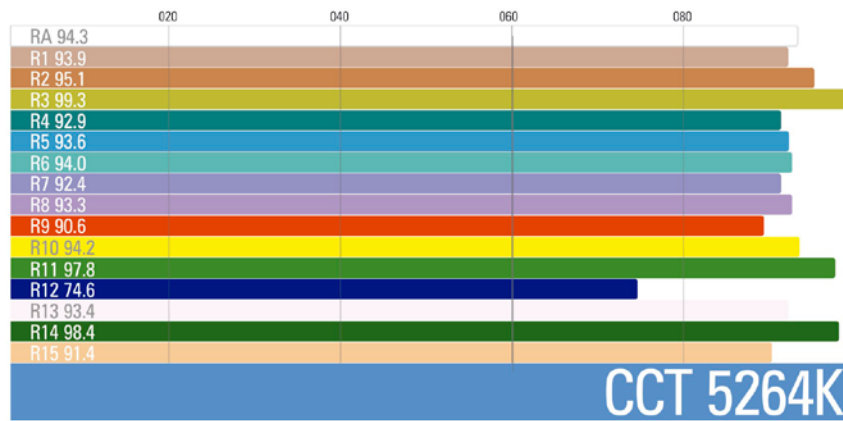

PHOTOMETRICS