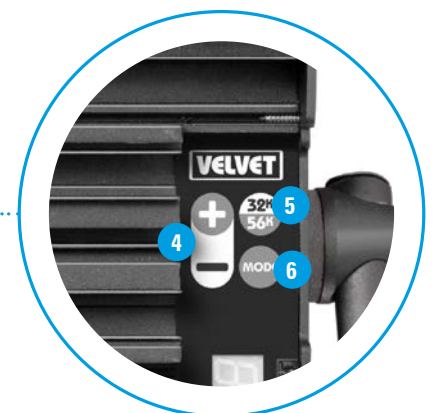

## 1x1 feet bicolor IP41 AC powered soft light LED panel

Natural soft light panel. Dustproof IP41 rated. High TLCI (96). Precise color temperature adjustment from 3000K to 6000K. Perfect skin tones and real colors. Lightweight, low-carbon aluminum body. Totally silent fanless operation. High efficiency with built-in PSU on-board and DMX RDM control with AC & DMX In & Out built-in connectors.

More info

[Website](#)

1. XLR-3 DC In
2. Power switch
3. XLR DMX-5 Out
4. + / - Adjustment buttons
5. 3200K / 5600K Quick access button
6. Mode selection button (Dimmer / Colour Temp)
7. Digital display
8. XLR-5 DMX In

## SPECIFICATIONS

COLOUR TEMPERATURE	Continuously adjustable from 3.000K to 6.000K (100K increments)
LIGHT INTENSITY	Dimmable 0 to 100, smooth and flicker-free
LOCAL CONTROL	Shock proof buttons and display
WIRE CONTROL	DMX-RDM with XLR-5 In & Out connectors
TLCI INDEX	92 at 3200K and 95 at 5600K
PHOTOMETRICS	2070 lux / 192 fc at 1m / 3 feet 257 lux / 24 fc at 3m / 10 feet
BEAM ANGLE	100°
DIMENSIONS	384 x 310 x 68,5 / 15.1" x 12.2" x 2.7" (panel) 495x395x68mm / 19.5"x15.5"x2.7" (panel+yoke)
WEIGHT	3,5kg / 7,7 lbs (panel) 4kg / 8,8 lbs (panel + yoke)
POWER DRAW	50W
POWER SUPPLY	90-264 VAC 50/60Hz
LED RATED LIFE	More than 50.000 hours L70 More than 35.000 hours L80
POWER CONNECTION	Neutrik PowerCon TRUE1 TOP In connector
OUTPUT FREQUENCY	2000 fps
OPERATION TEMPERATURE	From -20°C to +40°C
COOLING	No-noise, fan-free passive cooling
PROTECTION	IP41 index protection
VELVET LED CYC TECHNOLOGY	Selected BIN LED core unit + optic diffuser + CPU software control
RIGGING OPTIONS	aluminum yoke with 16 female combined with 28 pin, pole operated yoke, multipanels yokes
QUICK MOUNTING ACCESSORIES	Foldable SnapBag, foldable Snapgrid, removable barn doors, cordura case, hard case
CONSTRUCTION & FINISH	Black anodized extruded aluminum and black powder coated sheet aluminum