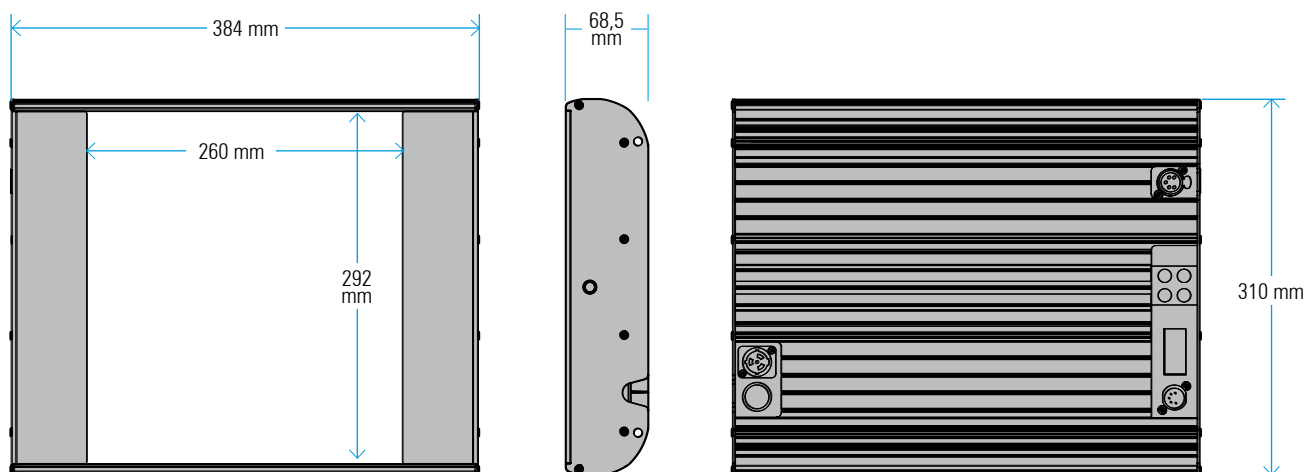

VELVET Start 1

Ref.: VS1STNYC

Datasheet: November 2024 / Page 2

SPECIFICATIONS

COLOUR TEMPERATURE	Continuously adjustable from 3.000K to 6.000K (100K increments)
LIGHT INTENSITY	Dimmable 0 to 100, smooth and flicker-free
LOCAL CONTROL	Shock proof buttons and display
WIRE CONTROL	DMX-RDM with XLR-5 In & Out connectors
TLCI INDEX	92 at 3200K and 95 at 5600K
PHOTOMETRICS	2070 lux / 192 fc at 1m / 3 feet 257 lux / 24 fc at 3m / 10 feet
BEAM ANGLE	100°
DIMENSIONS	384 x 310 x 68,5 / 15.1" x 12.2" x 2.7" (panel) 495x395x68mm / 19.5"x15.5"x2.7" (panel+yoke)
WEIGHT	3,5kg / 7,7 lbs (panel) 4kg / 8,8 lbs (panel + yoke)
POWER DRAW	50W
POWER SUPPLY	90-264 VAC 50/60Hz
LED RATED LIFE	More than 50.000 hours L70 More than 35.000 hours L80
POWER CONNECTION	Neutrik PowerCon TRUE1 TOP In connector
OUTPUT FREQUENCY	2000 fps
OPERATION TEMPERATURE	From -20°C to +40°C
COOLING	No-noise, fan-free passive cooling
PROTECTION	IP41 index protection
VELVET LED CYC TECHNOLOGY	Selected BIN LED core unit + optic diffuser + CPU software control
RIGGING OPTIONS	aluminum yoke with 16 female combined with 28 pin, pole operated yoke, multipanels yokes
QUICK MOUNTING ACCESSORIES	Foldable SnapBag, foldable Snapgrid, removable barn doors, cordura case, hard case
CONSTRUCTION & FINISH	Black anodized extruded aluminum and black powder coated sheet aluminum

WIRE VIEW