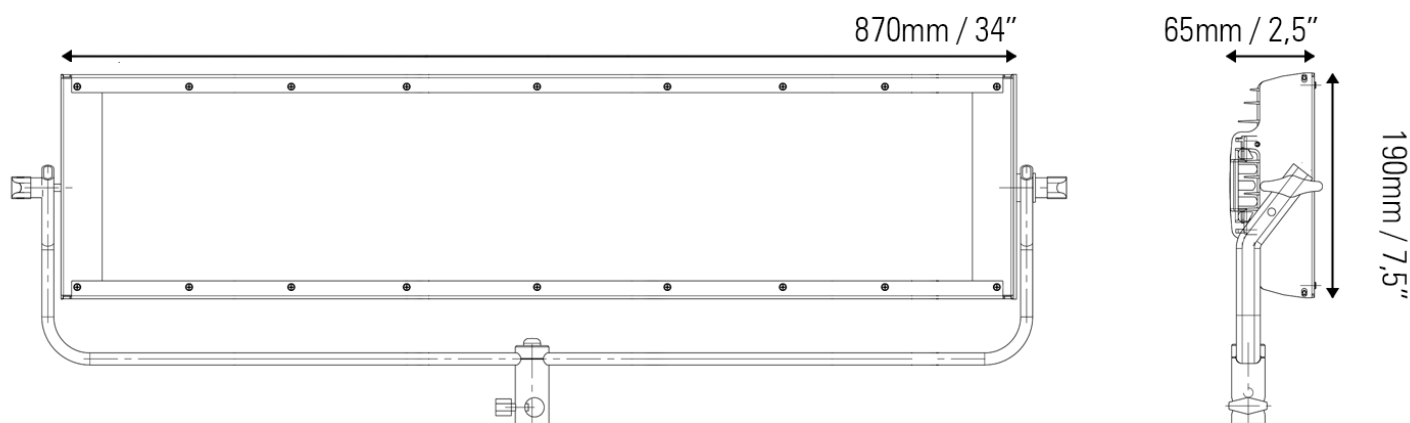

VELVET Mini 3 IP54

Ref.: VM3IP54NY

Datasheet: November 2024 / Page 2

SPECIFICATIONS

COLOUR TEMPERATURE	Adjustable from 2700K a 6500K (100K increments)
LIGHT INTENSITY	Dimmable 0 to 100 (smooth and flicker-free)
LOCAL CONTROL	Shock proof buttons and display
WIRE CONTROL	DMX-RDM with XLR-5 In connector (In & Out with DMX splitter)
TLCI INDEX	97 at 3200K and 98 at 5600K
PHOTOMETRICS	3200 lux / 297 fc at 1m / 3 feet 435 lux / 40 fc at 3m / 10 feet
BEAM ANGLE	100°
DIMENSIONS	870 x 190x 90 mm / 34" x 7,5" x 3,5" (panel)
WEIGHT	4,6 kgs / 10 lbs (panel) 5,1 kgs /11,2 lbs (panel + yoke)
POWER DRAW	150W (1.35A at 110 VAC — 0.66A at 220 VAC)
POWER SUPPLY	Vlock or Gold battery quick link mount 90-264 VAC 50/60Hz through Smart AC adapter
LED RATED LIFE	More than 50.000 hours L70 More than 35.000 hours L80
POWER CONNECTION	Neutrik XLR-3 DC In connector
OUTPUT FREQUENCY	2000 fps
OPERATION TEMPERATURE	From -20°C to +40°C
COOLING	No-noise, fan-free passive cooling
PROTECTION	IP54 rainproof, indoor or outdoor use
VELVET LED TECHNOLOGY	Selected BIN LED + optic diffuser + CPU software control
RIGGING OPTIONS	Aluminum yoke with 16mm baby receptacle combined with 28mm junior pin, four sliding threads ¼" for riggings located on panel sides, double baby pin for diagonal or vertical position
QUICK MOUNTING ACCESSORIES	Smart AC power supply (Vlock or Gold available), VELVET DMX remote control, foldable Snapgrid, foldable SnapBag softbox, removable barn doors, cordura case, hard case
CONSTRUCTION & FINISH	Black anodized extruded aluminum and black powder coated sheet aluminum

WIRE VIEW

VELVET Mini 3 IP54

Ref.: VM3IP54NY

Datasheet: November 2024 / Page 3

PHOTOMETRICS

DIAMETER

∅ 4,8/ 15.7'

∅ 8m/ 26.2'