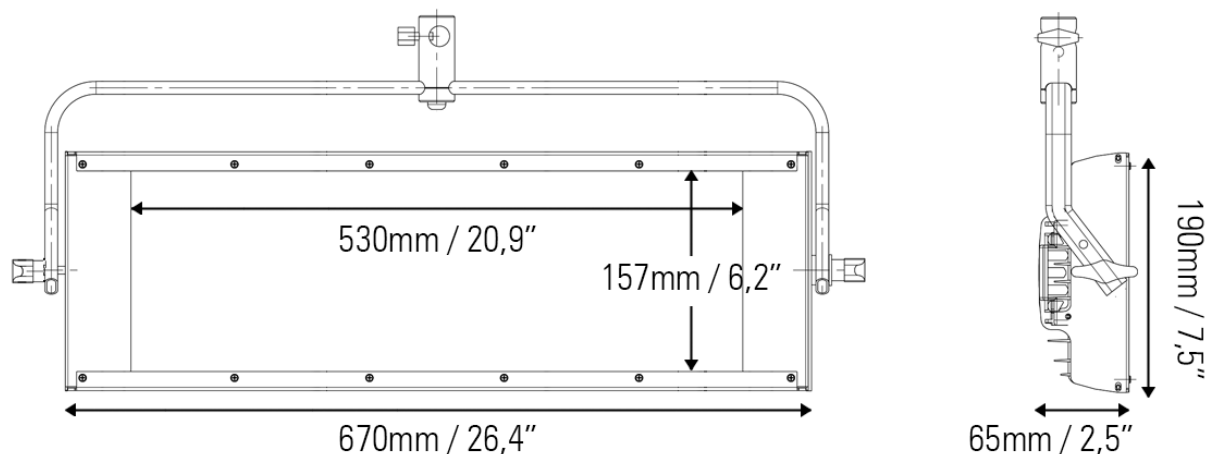

VELVET Mini 2 Studio

Ref.: VM2STNY

Datasheet: November 2024 / Page 2

SPECIFICATIONS

COLOUR TEMPERATURE	Adjustable from 2700K a 6500K (100K increments)
LIGHT INTENSITY	Dimmable 0 to 100 (smooth and flicker-free)
LOCAL CONTROL	Shock proof buttons and display
WIRE CONTROL	DMX-RDM with XLR-5 In & Out connector
TLCI INDEX	97 at 3200K and 98 at 5600K
PHOTOMETRICS	2400 lux / 223 fc at 1m / 3 feet 330 lux / 31 fc at 3m / 10 feet
BEAM ANGLE	100°
DIMENSIONS	607 x 190 x 65 mm / 24" x 7,5" x 2,5" (panel)
WEIGHT	3 kgs / 6,5 lbs (panel)
POWER DRAW	100W (0.90A at 110 VAC — 0.44A at 220 VAC)
POWER SUPPLY	90-264 VAC 50/60Hz through Smart AC adapter
LED RATED LIFE	More than 50.000 hours L70 More than 35.000 hours L80
POWER CONNECTION	Neutrik XLR-3 DC In connector
OUTPUT FREQUENCY	2000 fps
OPERATION TEMPERATURE	From -20°C to +40°C
COOLING	No-noise, fan-free passive cooling
PROTECTION	IP51 dustproof, indoor or outdoor protected use
VELVET LED TECHNOLOGY	Selected BIN LED + optic diffuser + CPU software control
RIGGING OPTIONS	Aluminum yoke with 16mm baby receptacle combined with 28mm junior pin, four sliding threads 1/4" for riggings located on panel sides, double baby pin for diagonal or vertical position using the standard yoke
QUICK MOUNTING ACCESSORIES	Smart AC power supply (Vlock or Gold available), VELVET DMX remote control, foldable Snapgrid, foldable SnapBag softbox, removable barn doors, cordura case, hard case
CONSTRUCTION & FINISH	Black anodized extruded aluminum and black powder coated sheet aluminum

WIRE VIEW

VELVET Mini 2 Studio

Ref.: VM2STNY

Datasheet: November 2024 / Page 3

PHOTOMETRICS

DIAMETER

∅ 2,8/ 9.1'