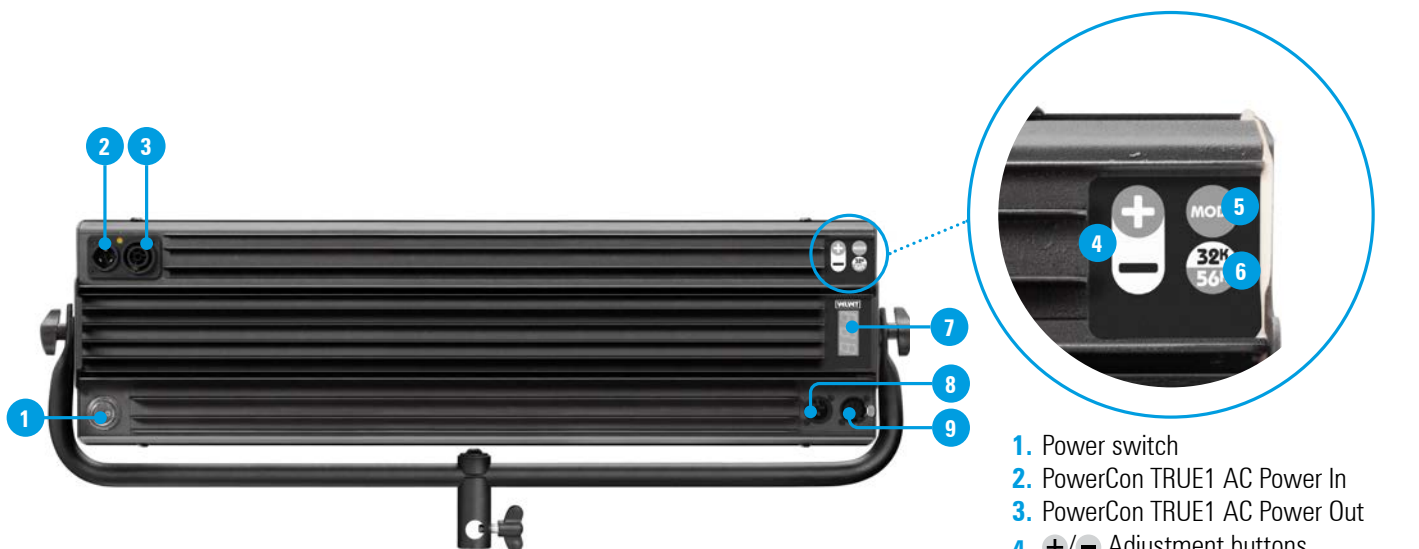

VELVET Mini 2 Studio

Ref.: VM2STNY

Datasheet: November 2024 / Page 1

2x1/2 feet bicolor dustproof, IP51 AC powered compact panoramic soft light LED panel

Natural soft light panel for low ceilings. Dustproof IP51 rated. High TLCI (96). Precise color temperature adjustment from 2700K to 6500K. Perfect skin tones and real colors. Lightweight, low-carbon aluminum body. Totally silent fanless operation. On-board and DMX-RDM control with AC & DMX In & Out built-in connectors.

[More info](#)

[Website](#)

1. Power switch
2. PowerCon TRUE1 AC Power In
3. PowerCon TRUE1 AC Power Out
4. + / - Adjustment buttons
5. Mode selection button (Dimmer / Colour Temperature)
6. 3200K / 5600K quick access button
7. Digital display
8. XLR-5 DMX-RDM In connector
9. XLR-5 DMX-RDM Out connector