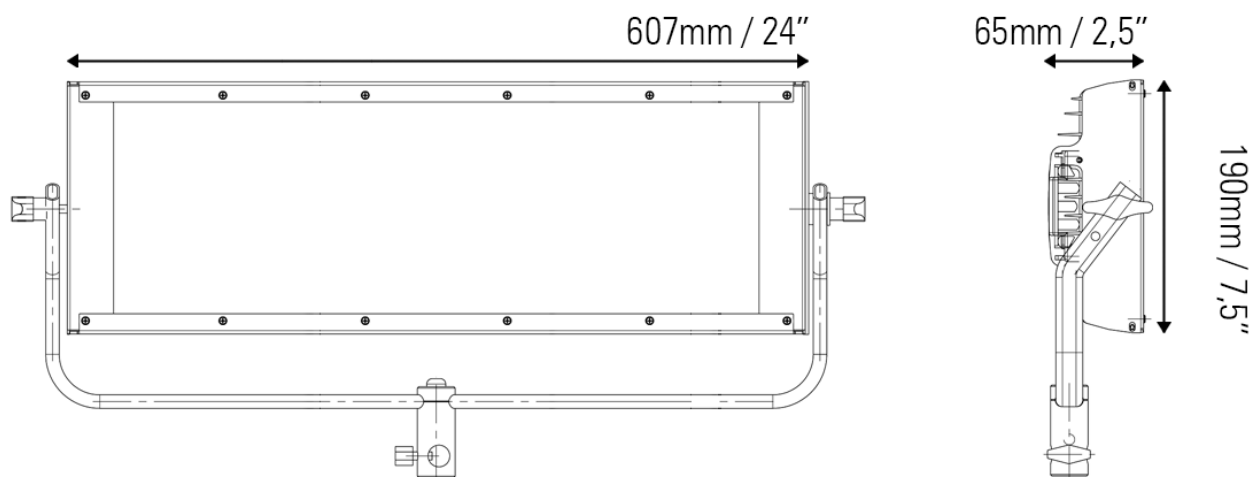

VELVET Mini 2 IP54

Ref.: VM2IP54NY

Datasheet: November 2024 / Page 2

SPECIFICATIONS

COLOUR TEMPERATURE	Adjustable from 2700K a 6500K (100K increments)
LIGHT INTENSITY	Dimmable 0 to 100 (smooth and flicker-free)
LOCAL CONTROL	Shock proof buttons and display
WIRE CONTROL	DMX-RDM with XLR-5 In connector (In & Out with DMX splitter)
TLCI INDEX	97 at 3200K and 98 at 5600K
PHOTOMETRICS	2400 lux / 223 fc at 1m / 3 feet 330 lux / 31 fc at 3m / 10 feet
BEAM ANGLE	100°
DIMENSIONS	607 x 190 x 65 mm / 24" x 7,5" x 2,5" (panel)
WEIGHT	3 kgs / 6,5 lbs (panel)
POWER DRAW	100W (0.90A at 110 VAC — 0.44A at 220 VAC)
POWER SUPPLY	Vlock or Gold battery quick link mount 90-264 VAC 50/60Hz through Smart AC adapter
LED RATED LIFE	More than 50.000 hours L70 More than 35.000 hours L80
POWER CONNECTION	Neutrik XLR-3 DC In connector
OUTPUT FREQUENCY	2000 fps
OPERATION TEMPERATURE	From -20°C to +40°C
COOLING	No-noise, fan-free passive cooling
PROTECTION	IP54 rainproof, indoor or outdoor use
VELVET LED TECHNOLOGY	Selected BIN LED + optic diffuser + CPU software control
RIGGING OPTIONS	Aluminum yoke with 16mm baby receptacle combined with 28mm junior pin, four sliding threads ¼" for riggings located on panel sides, double baby pin for diagonal or vertical position using the standard yoke
QUICK MOUNTING ACCESSORIES	Smart AC power supply (Vlock or Gold available), VELVET DMX remote control, foldable Snapgrid, foldable SnapBag softbox, removable barn doors, cordura case, hard case
CONSTRUCTION & FINISH	Black anodized extruded aluminum and black powder coated sheet aluminum

WIRE VIEW

VELVET Mini 2 IP54

Ref.: VM2IP54NY

Datasheet: November 2024 / Page 3

PHOTOMETRICS

DIAMETER

∅ 2,8/ 9.1'

Mini 2

6m/ 19.6'