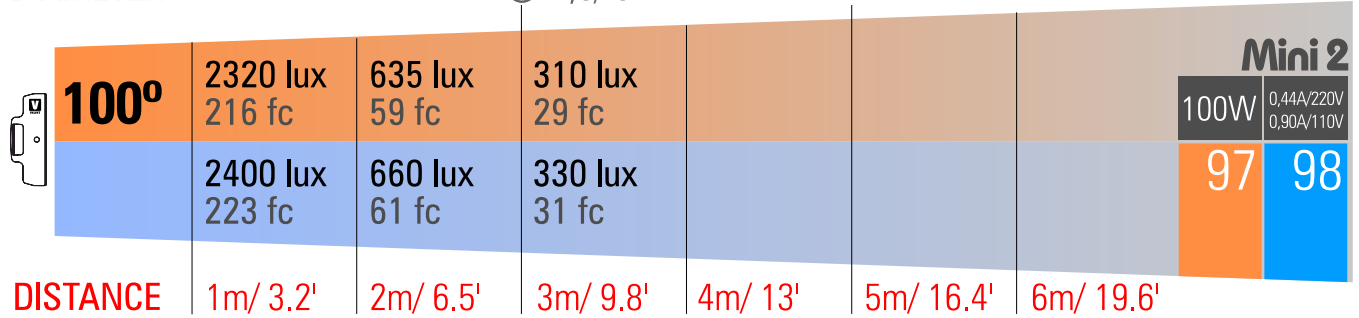

VELVET Mini 2 IP54

Ref.: VM2IP54NY

Datasheet: November 2024 / Page 3

PHOTOMETRICS

DIAMETER

∅ 2,8/ 9.1'

Mini 2

100W | 0,44A/220V
0,90A/110V

97 | 98

DISTANCE

1m/ 3.2'

2m/ 6.5'

3m/ 9.8'

4m/ 13'

5m/ 16.4'

6m/ 19.6'