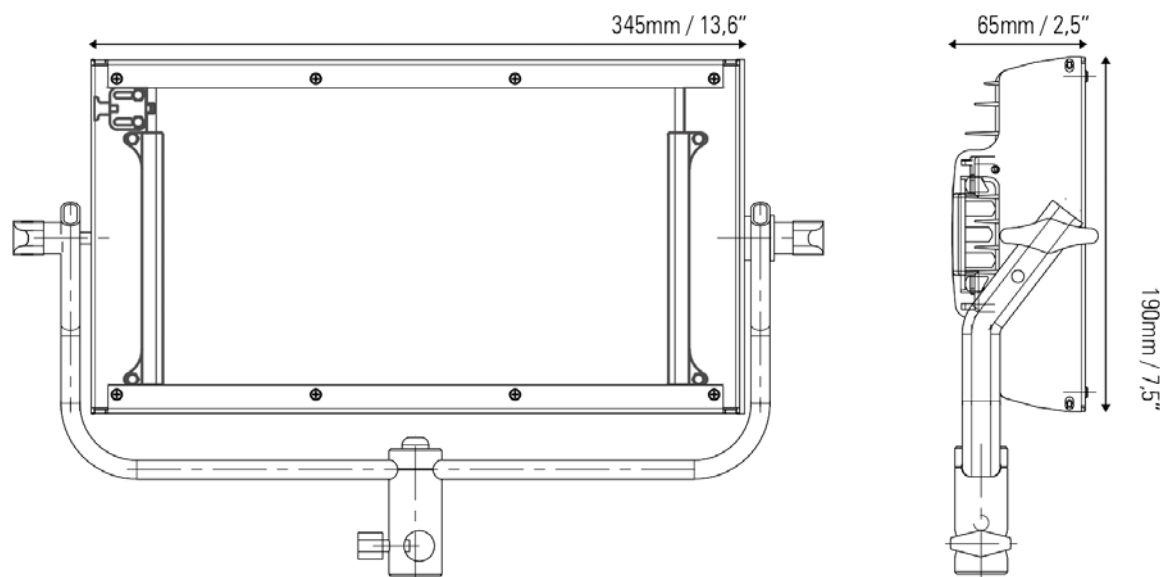

[More info](#)

[Website](#)

VELVET Mini 1 Studio

Ref.: VM1STNY

Datasheet: November 2024 / Page 2

SPECIFICATIONS

COLOUR TEMPERATURE	Adjustable from 2700K a 6500K (100K increments)
LIGHT INTENSITY	Dimmable 0 to 100 (smooth and flicker-free)
LOCAL CONTROL	Shock proof buttons and display
WIRE CONTROL	DMX-RDM with XLR-5 In & Out connectors
TLCI INDEX	97 at 3200K and 98 at 5600K
PHOTOMETRICS	1200 lux / 111 fc at 1m / 3 feet 170 lux / 16 fc at 3m / 10 feet
BEAM ANGLE	100°
DIMENSIONS	345 x 190 x 90 mm / 13,6"x7,5"x3,5" (panel)
WEIGHT	1,9 kgs / 4,2 lbs (panel)
POWER DRAW	50W (0.45A at 110 VAC — 0.22A at 220 VAC)
POWER SUPPLY	90-264 VAC 50/60Hz through Smart AC adapter
LED RATED LIFE	More than 50.000 hours L70 More than 35.000 hours L80
POWER CONNECTION	Neutrik XLR-3 DC In connector
OUTPUT FREQUENCY	2000 fps
OPERATION TEMPERATURE	From -20°C to +40°C
COOLING	No-noise, fan-free passive cooling
PROTECTION	IP51 dustproof, indoor or outdoor protected use
VELVET LED TECHNOLOGY	Selected BIN LED + optic diffuser + CPU software control
RIGGING OPTIONS	Aluminum yoke with 16mm baby receptacle combined with 28mm junior pin, four sliding threads 1/4" for riggings located on panel sides, double baby pin for diagonal or vertical position using the standard yoke
QUICK MOUNTING ACCESSORIES	VELVET DMX remote control, foldable Snapgrid, removable barn doors, cordura case, hard case
CONSTRUCTION & FINISH	Black anodized extruded aluminum and black powder coated sheet aluminum

WIRE VIEW

VELVET Mini 1 Studio

Ref.: VM1STNY

Datasheet: November 2024 / Page 3

PHOTOMETRICS

DIAMETER

∅ 1,5m / 4.9'