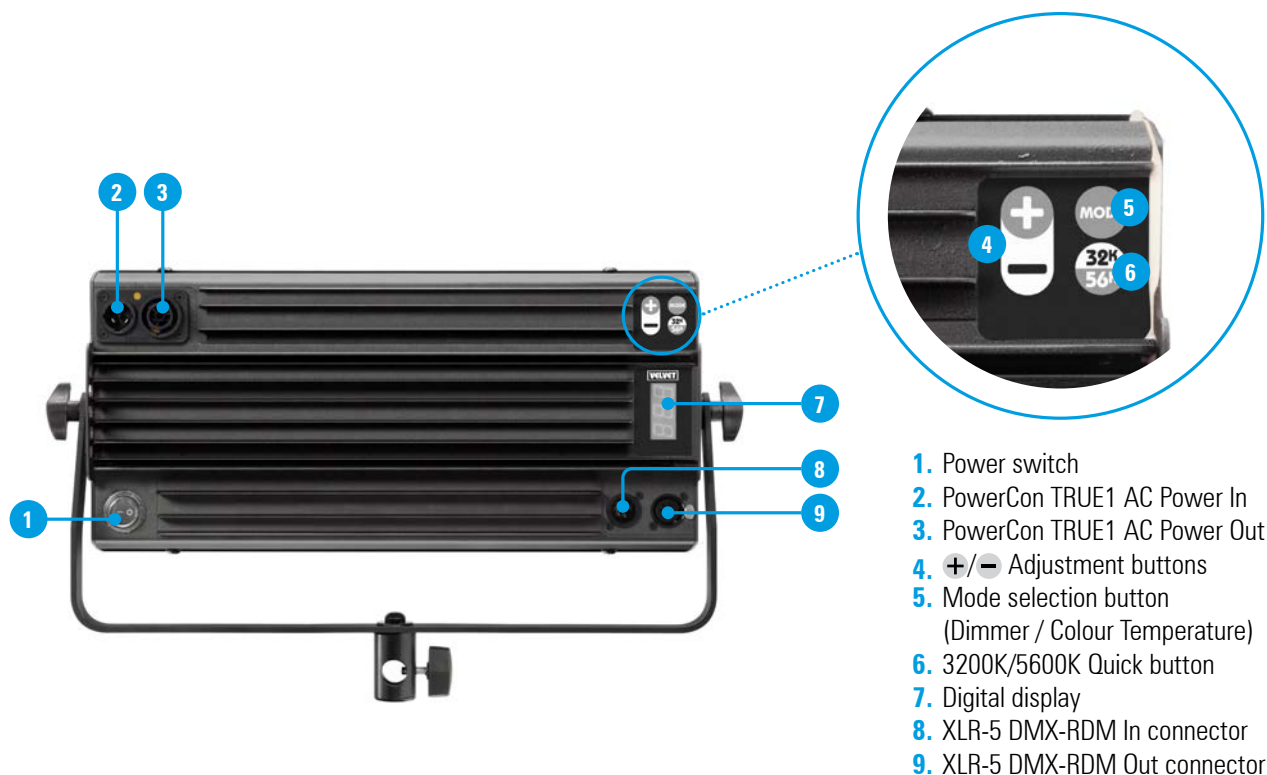

VELVET Mini 1 Studio

Ref.: VM1STNY

Datasheet: November 2024 / Page 1

1x1/2 foot bicolor dustproof AC powered compact panoramic soft light LED panel

Natural soft light panel for low ceilings. Dustproof IP51 rated. High TLCI (96). Precise color temperature adjustment from 2700K to 6500K. Perfect skin tones and real colors. Lightweight, low-carbon aluminum body. Totally silent fanless operation. On-board and DMX-RDM control with AC & DMX In & Out built-in connectors.

[More info](#)

[Website](#)

VELVET Mini 1 Studio

Ref.: VM1STNY

Datasheet: November 2024 / Page 2

SPECIFICATIONS

COLOUR TEMPERATURE	Adjustable from 2700K a 6500K (100K increments)
LIGHT INTENSITY	Dimmable 0 to 100 (smooth and flicker-free)
LOCAL CONTROL	Shock proof buttons and display
WIRE CONTROL	DMX-RDM with XLR-5 In & Out connectors
TLCI INDEX	97 at 3200K and 98 at 5600K
PHOTOMETRICS	1200 lux / 111 fc at 1m / 3 feet 170 lux / 16 fc at 3m / 10 feet
BEAM ANGLE	100°
DIMENSIONS	345 x 190 x 90 mm / 13,6"x7,5"x3,5" (panel)
WEIGHT	1,9 kgs / 4,2 lbs (panel)
POWER DRAW	50W (0.45A at 110 VAC — 0.22A at 220 VAC)
POWER SUPPLY	90-264 VAC 50/60Hz through Smart AC adapter
LED RATED LIFE	More than 50.000 hours L70 More than 35.000 hours L80
POWER CONNECTION	Neutrik XLR-3 DC In connector
OUTPUT FREQUENCY	2000 fps
OPERATION TEMPERATURE	From -20°C to +40°C
COOLING	No-noise, fan-free passive cooling
PROTECTION	IP51 dustproof, indoor or outdoor protected use
VELVET LED TECHNOLOGY	Selected BIN LED + optic diffuser + CPU software control
RIGGING OPTIONS	Aluminum yoke with 16mm baby receptacle combined with 28mm junior pin, four sliding threads 1/4" for riggings located on panel sides, double baby pin for diagonal or vertical position using the standard yoke
QUICK MOUNTING ACCESSORIES	VELVET DMX remote control, foldable Snapgrid, removable barn doors, cordura case, hard case
CONSTRUCTION & FINISH	Black anodized extruded aluminum and black powder coated sheet aluminum