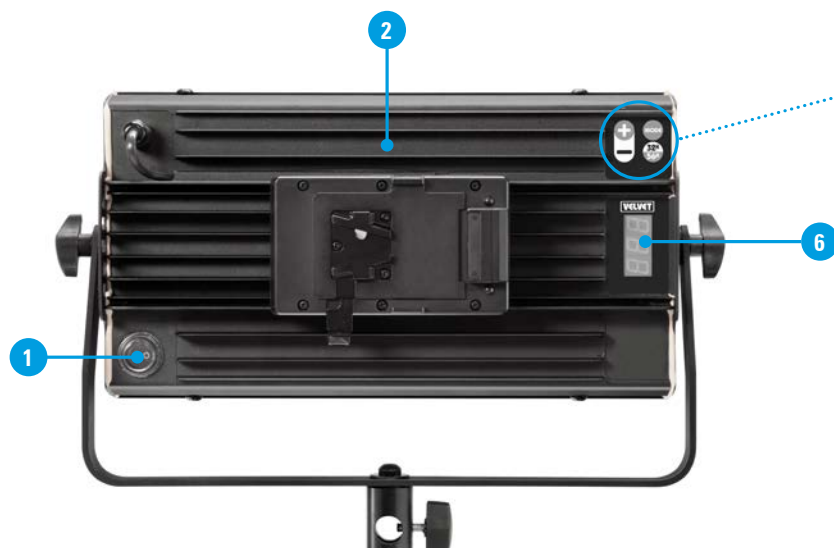

VELVET Mini 1 IP54

Ref.: VM1IP54VLNY

Datasheet: November 2024 / Page 1

1x1/2 foot bicolor weatherproof compact panoramic soft light LED panel

Natural soft light panel for low ceilings. Rainproof IP54. High TLCI & CRI (96). Precise color temperature adjustment from 2700K to 6500K. Perfect skin tones and real colors. Lightweight, low-carbon aluminum body. Totally silent fanless operation DMX-RDM control. High efficiency means 100% light output even with batteries.

[More info](#)

[Website](#)

1. Power switch
2. Integrated Vlock or Gold Adapter
3. +/- Adjustment buttons
4. Mode selection button
  (Dimmer / Colour Temperature)
5. 3200K/5600K Quick button
6. Digital display