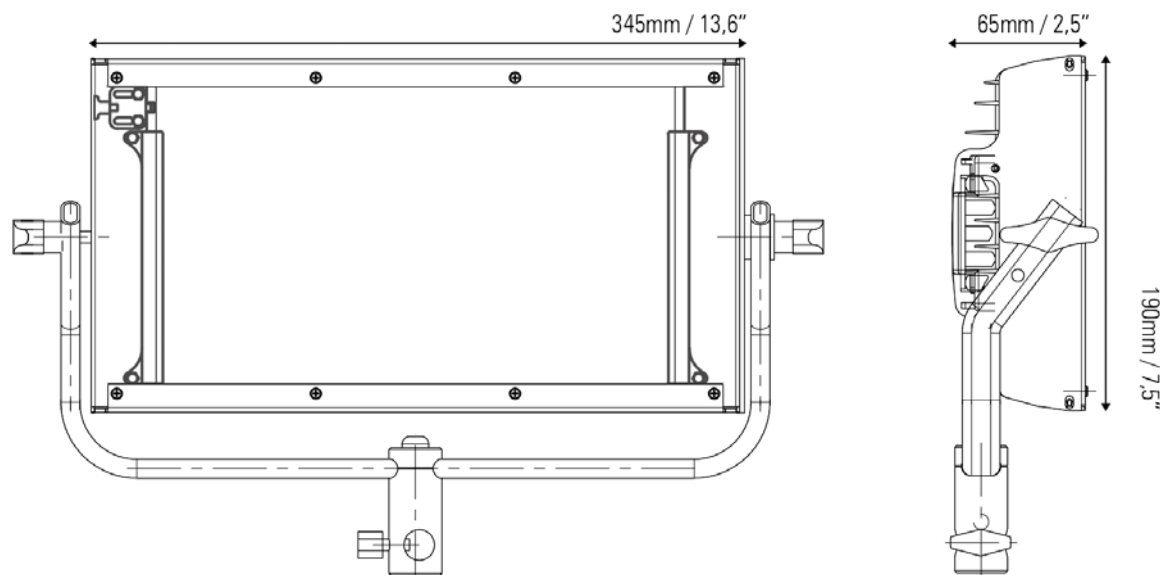

Datasheet: November 2024 / Page 2

SPECIFICATIONS

COLOUR TEMPERATURE	Adjustable from 2700K a 6500K (100K increments)
LIGHT INTENSITY	Dimmable 0 to 100 (smooth and flicker-free)
LOCAL CONTROL	Shock proof buttons and display
TLCI INDEX	97 at 3200K and 98 at 5600K
PHOTOMETRICS	1200 lux / 111 fc at 1m / 3 feet 170 lux / 16 fc at 3m / 10 feet
BEAM ANGLE	100°
DIMENSIONS	345 x 190 x 90 mm / 13,6"x7,5"x3,5" (panel)
WEIGHT	1,9 kgs / 4,2 lbs (panel)
POWER DRAW	50W (0.45A at 110 VAC — 0.22A at 220 VAC)
POWER SUPPLY	Vock or Gold battery mount 90-264 VAC 50/60Hz through Smart AC adapter
LED RATED LIFE	More than 50.000 hours L70 More than 35.000 hours L80
POWER CONNECTION	Neutrik XLR-3 DC In connector
OUTPUT FREQUENCY	2000 fps
OPERATION TEMPERATURE	From -20°C to +40°C
COOLING	No-noise, fan-free passive cooling
PROTECTION	IP54 rainproof, indoor or outdoor use
VELVET LED TECHNOLOGY	Selected BIN LED + optic diffuser + CPU software control
RIGGING OPTIONS	Aluminum yoke with 16mm baby receptacle combined with 28mm junior pin, four sliding threads ¼" for riggings located on panel sides, double baby pin for diagonal or vertical position using the standard yoke
QUICK MOUNTING ACCESSORIES	Smart AC power supply, VELVET DMX remote control, foldable Snapgrid, foldable SnapBag softbox, removable barn doors, cordura case, hard case
CONSTRUCTION & FINISH	Black anodized extruded aluminum and black powder coated sheet aluminum

WIRE VIEW