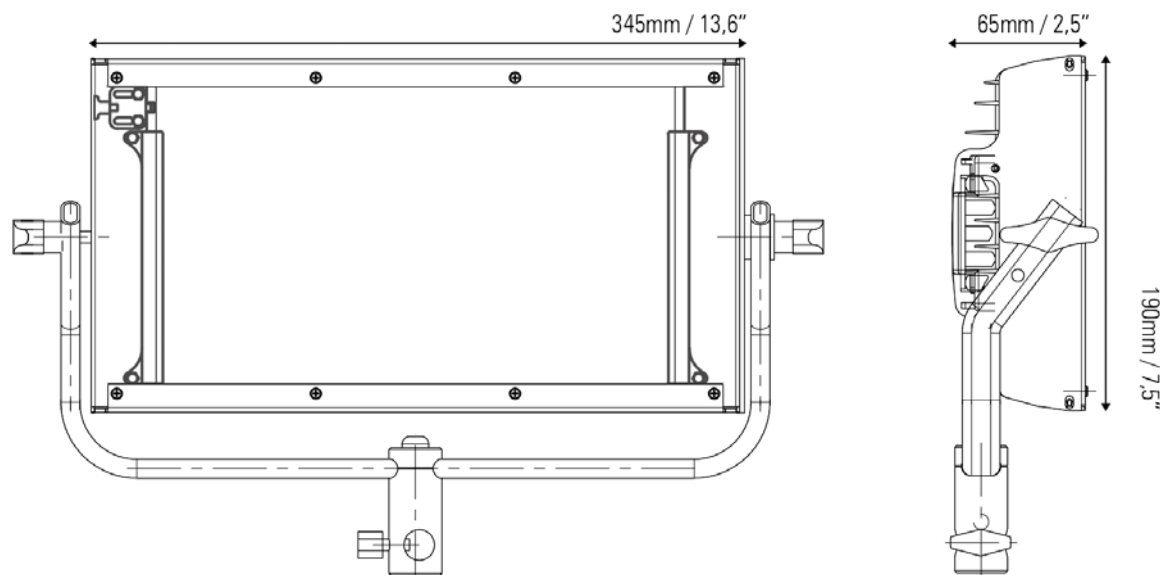

VELVET Mini 1 DMX IP54

Ref.: VM1IP54VLDMXNY

Datasheet: November 2024 / Page 2

SPECIFICATIONS

COLOUR TEMPERATURE	Adjustable from 2700K a 6500K (100K increments)
LIGHT INTENSITY	Dimmable 0 to 100 (smooth and flicker-free)
LOCAL CONTROL	Shock proof buttons and display
WIRE CONTROL	DMX-RDM with XLR-5 In connector (In & Out with DMX splitter)
TLCI INDEX	97 at 3270K and 98 at 5740K
PHOTOMETRICS	1200 lux / 111 fc at 1m / 3 feet 170 lux / 16 fc at 3m / 10 feet
BEAM ANGLE	100°
DIMENSIONS	345 x 190 x 90 mm / 13,6"x7,5"x3,5" (panel)
WEIGHT	1,9 kgs / 4,2 lbs (panel)
POWER DRAW	50W (0.45A at 110 VAC — 0.22A at 220 VAC)
POWER SUPPLY	Vock or Gold battery mount 90-264 VAC 50/60Hz through Smart AC adapter
LED RATED LIFE	More than 50.000 hours L70 More than 35.000 hours L80
POWER CONNECTION	Neutrik XLR-3 DC In connector
OUTPUT FREQUENCY	2000 fps
OPERATION TEMPERATURE	From -20°C to +40°C
COOLING	No-noise, fan-free passive cooling
PROTECTION	IP54 rainproof, indoor or outdoor use
VELVET LED TECHNOLOGY	Selected BIN LED + optic diffuser + CPU software control
RIGGING OPTIONS	Aluminum yoke with 16mm baby receptacle combined with 28mm junior pin, four sliding threads 1/4" for riggings located on panel sides, double baby pin for diagonal or vertical position using the standard yoke
QUICK MOUNTING ACCESSORIES	Smart AC power supply, VELVET DMX remote control, foldable Snapgrid, foldable SnapBag softbox, removable barn doors, cordura case, hard case
CONSTRUCTION & FINISH	Black anodized extruded aluminum and black powder coated sheet aluminum

WIRE VIEW