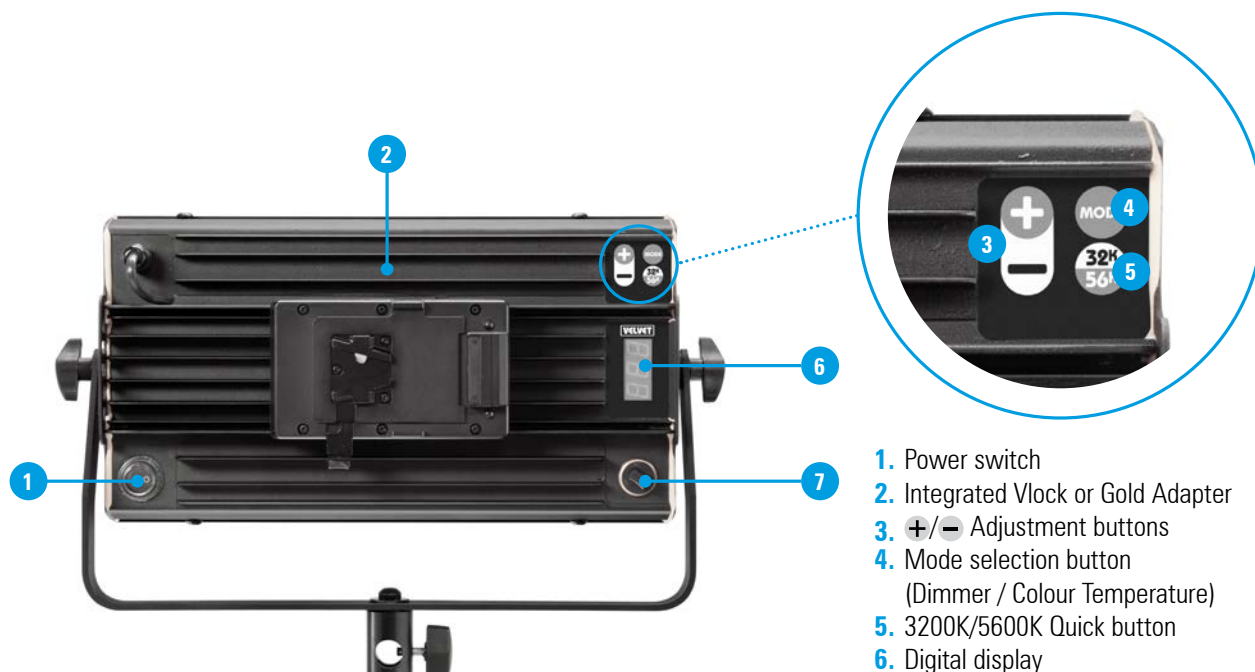

VELVET Mini 1 DMX IP54

Ref.: VM1IP54VLDMXNY

Datasheet: November 2024 / Page 1

1x1/2 foot bicolor weatherproof compact panoramic soft light LED panel

Natural soft light panel for low ceilings. Weatherproof IP54. High TLCI & CRI (96). Precise color temperature adjustment from 2700K to 6500K. Perfect skin tones and real colors. Lightweight, low-carbon aluminum body. Totally silent fanless operation. High efficiency means 100% output even with batteries. DMX-RDM control. Optional DMX In/Out splitter.

[More info](#)

[Website](#)

1. Power switch
2. Integrated Vlock or Gold Adapter
3. +/- Adjustment buttons
4. Mode selection button (Dimmer / Colour Temperature)
5. 3200K/5600K Quick button
6. Digital display
7. XLR-5 DMX-RDM In