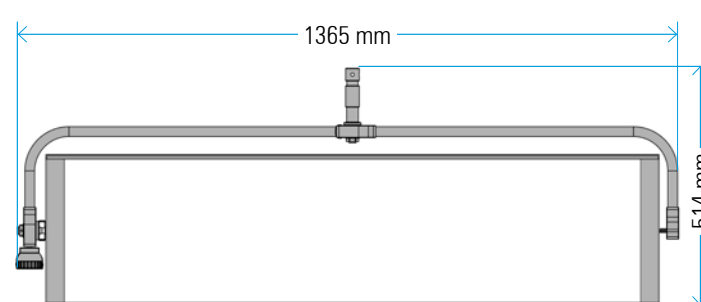

Ref.: VL4STNY

Datasheet: November 2024 / Page 2

SPECIFICATIONS	
COLOUR TEMPERATURE	Aadjustable from 2700K to 6500K (100K increments)
LIGHT INTENSITY	Dimmable 0 to 100 (smooth and flicker-free)
LOCAL CONTROL	Shock proof buttons and display
WIRE CONTROL	DMX-RDM with XLR-5 In & Out connectors
TLCI INDEX	92 at 3200K and 95 at 5600K
PHOTOMETRICS	11267 lux / 1046 fc at 1m / 3 feet 1476 lux / 137 fc at 3m / 10 feet 463 lux / 43 fc at 6m / 20 feet
BEAM ANGLE	100°
DIMENSIONS	1250x308x68mm / 49.2"x12.1"x2.7" (panel) 1132x485x68mm / 44.6"x19"x2.7" (panel + yoke)
WEIGHT	11 kg / 24,25 lbs (panel) 14.8 kg / 32,6 lbs (panel + center mount + power supply)
POWER DRAW	322W (1.40A at 220VAC — 2.90A at 110VAC)
POWER SUPPLY	26-28V DC/ 90-264V AC 50/60Hz
LED RATED LIFE	More than 50.000 hours L70 More than 35.000 hours L80
POWER CONNECTION	Neutrik XLR-3 DC In connector
OUTPUT FREQUENCY	2000 fps
OPERATION TEMPERATURE	From -20°C to +40°C
COOLING	No-noise, fan-free passive cooling
PROTECTION	IP51 dustproof, indoor or outdoor protected use
VELVET LED TECHNOLOGY	Selected BIN LED + optic diffuser + CPU software control
RIGGING OPTIONS	Aluminum yoke with 16 female combined with 28 pin, quick link swivel ball head, pole operated yoke, multipanels yokes
QUICK MOUNTING ACCESSORIES	AC power supply, foldable Snapgrid, 40° and 20°, removable barn doors, hard case
CONSTRUCTION & FINISH	Black anodized extruded aluminum and black powder coated sheet aluminum

VELVET Light 4 IP54 + M0 Yoke

VELVET Light 4 IP54 + P0 Yoke

VELVET Light 4 Studio

Ref.: VL4STNY

Datasheet: November 2024 / Page 3

PHOTOMETRICS

DIAMETER

∅ 4,4/ 14.4'