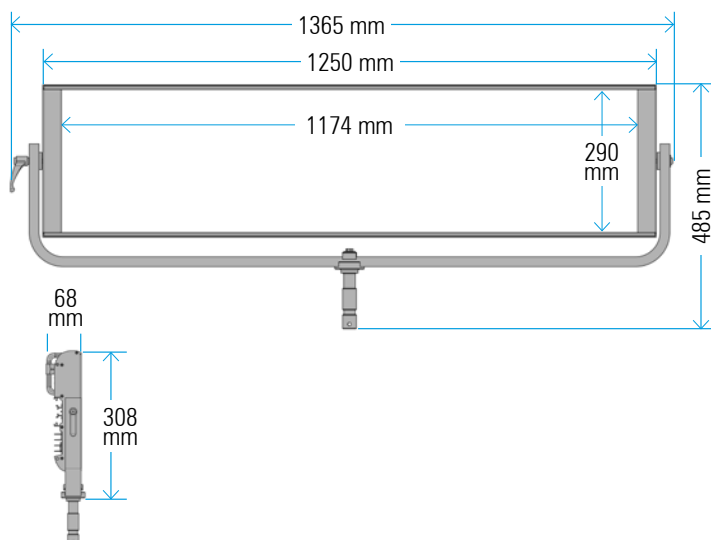

Ref.: VL4STNY

Datasheet: November 2024 / Page 2

SPECIFICATIONS	
COLOUR TEMPERATURE	Aadjustable from 2700K to 6500K (100K increments)
LIGHT INTENSITY	Dimmable 0 to 100 (smooth and flicker-free)
LOCAL CONTROL	Shock proof buttons and display
WIRE CONTROL	DMX-RDM with XLR-5 In & Out connectors
TLCI INDEX	92 at 3200K and 95 at 5600K
PHOTOMETRICS	11267 lux / 1046 fc at 1m / 3 feet 1476 lux / 137 fc at 3m / 10 feet 463 lux / 43 fc at 6m / 20 feet
BEAM ANGLE	100°
DIMENSIONS	1250x308x68mm / 49.2"x12.1"x2.7" (panel) 1132x485x68mm / 44.6"x19"x2.7" (panel + yoke)
WEIGHT	11 kg / 24,25 lbs (panel) 14.8 kg / 32,6 lbs (panel + center mount + power supply)
POWER DRAW	322W (1.40A at 220VAC — 2.90A at 110VAC)
POWER SUPPLY	26-28V DC/ 90-264V AC 50/60Hz
LED RATED LIFE	More than 50.000 hours L70 More than 35.000 hours L80
POWER CONNECTION	Neutrik XLR-3 DC In connector
OUTPUT FREQUENCY	2000 fps
OPERATION TEMPERATURE	From -20°C to +40°C
COOLING	No-noise, fan-free passive cooling
PROTECTION	IP51 dustproof, indoor or outdoor protected use
VELVET LED TECHNOLOGY	Selected BIN LED + optic diffuser + CPU software control
RIGGING OPTIONS	Aluminum yoke with 16 female combined with 28 pin, quick link swivel ball head, pole operated yoke, multipanels yokes
QUICK MOUNTING ACCESSORIES	AC power supply, foldable Snapgrid, 40° and 20°, removable barn doors, hard case
CONSTRUCTION & FINISH	Black anodized extruded aluminum and black powder coated sheet aluminum

VELVET Light 4 IP54 + M0 Yoke

VELVET Light 4 IP54 + P0 Yoke

VELVET Light 4 Studio

Ref.: VL4STNY

Datasheet: November 2024 / Page 3

PHOTOMETRICS

DIAMETER

∅ 4,4/ 14.4'

∅ 8m/ 26.2'

	100°	1352 lux 126 fc	823 lux 76 fc	574 lux 53 fc	435 lux 40 fc	302 lux 28 fc	170 lux 16 fc	Light 4 322W <small>1,90A/220V 2,40A/110V</small>
		1476 lux 137 fc	888 lux 82 fc	620 lux 58 fc	463 lux 43 fc	379 lux 35 fc	188 lux 17 fc	
DISTANCE		3m/ 9.8'	4m/ 13'	5m/ 16.4'	6m/ 19.6'	7m/ 23'	8m/ 26.2'	