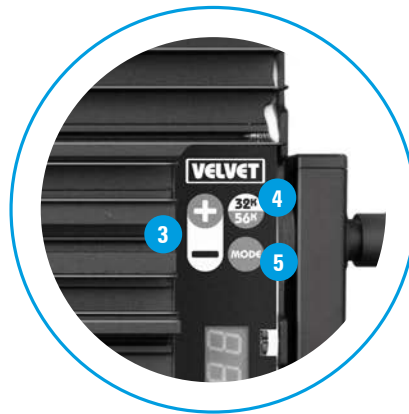

VELVET Light 4 Studio

Ref.: VL4STNY

Datasheet: November 2024 / Page 1

4x1 feet bicolor dustproof AC powered soft light LED panel

More info

[Website](#)

Natural soft light panel. Weatherproof IP54 rated. Bicolor light with high TLCI (96). Precise color temperature adjustment from 2700K to 6500K. Perfect skin tones and real colors. Robust and lightweight, low-carbon aluminum body. Totally silent fanless operation. High efficiency means 100% light output even with batteries V-lock / Gold mount. DMX-RDM control

1. XLR-3 DC In
2. Power switch
3. +/− Adjustment buttons
4. 3200K/ 5600K Quick access button
5. Mode selection button (Dimmer/ Colour Temp)
6. XLR DMX-5 In
7. Digital display
8. XLR-5 DMX Out