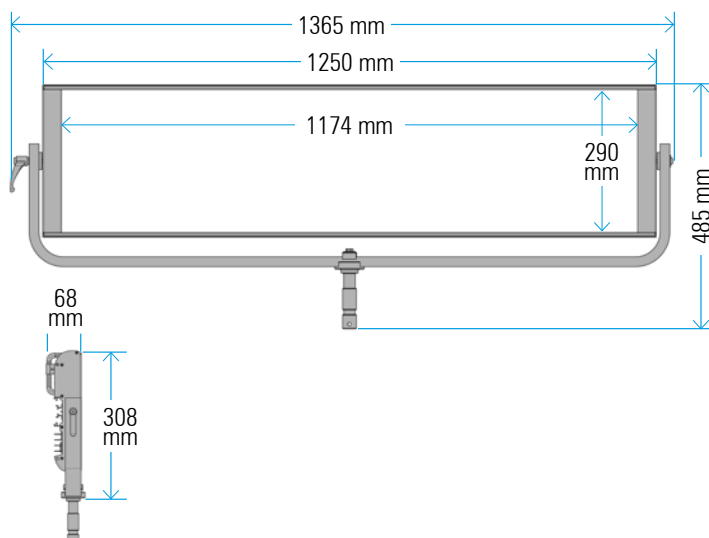

VELVET Light 4 IP54 + M0 Yoke