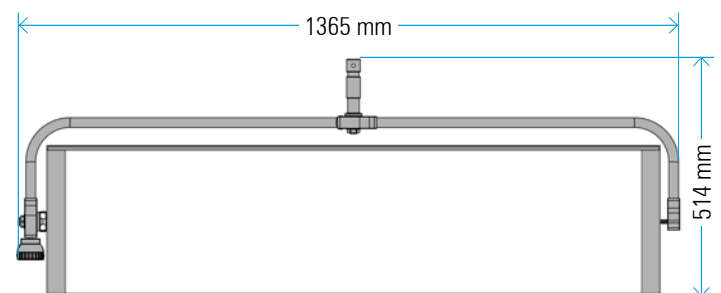

VELVET Light 4 IP54 + P0 Yoke