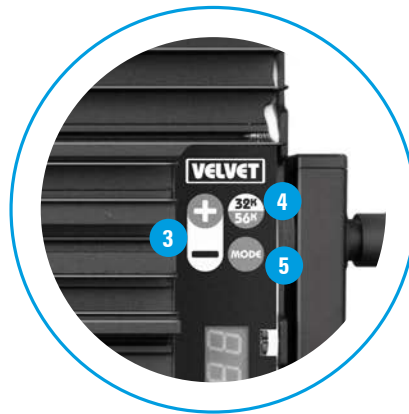

VELVET Light 4 IP54

Ref.: VL4IP54NY

Datasheet: November 2024 / Page 1

4x1 feet bicolor weatherproof soft light LED panel

More info

[Website](#)

Natural soft light panel. Weatherproof IP54 rated. Bicolor light with high TLCI (96). Precise color temperature adjustment from 2700K to 6500K. Perfect skin tones and real colors. Robust and lightweight, low-carbon aluminum body. Totally silent fanless operation. High efficiency means 100% light output even with batteries V-lock / Gold mount. DMX-RDM control.

1. XLR-3 DC In
2. Power switch
3. +/− Adjustment buttons
4. 3200K/ 5600K Quick access button
5. Mode selection button (Dimmer/ Colour Temp)
6. Digital display
7. XLR-5 DMX In