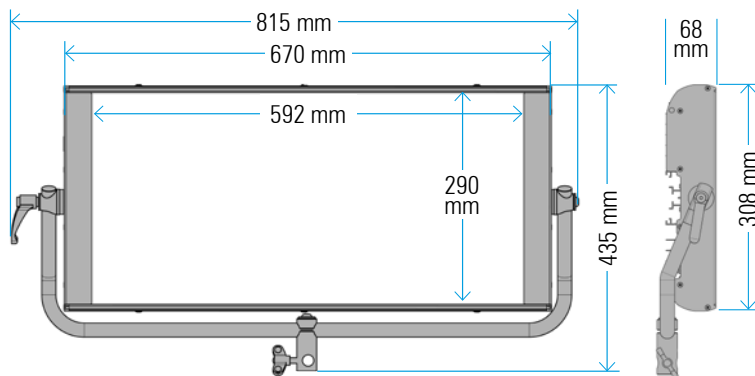

VELVET Light 2 Studio

Ref.: VL2STNY

Datasheet: November 2024 / Page 2

SPECIFICATIONS

COLOUR TEMPERATURE	Adjustable from 2700K to 6500K (100K increments)
LIGHT INTENSITY	Dimmable 0 to 100 (smooth and flicker-free)
LOCAL CONTROL	Shock proof buttons and display
WIRE CONTROL	DMX-RDM with XLR-5 In & Out connectors
TLCI INDEX	92 at 3200K and 95 at 5600K
PHOTOMETRICS	6090 lux / 647 fc at 1m / 3 feet 798 lux / 73 fc at 3m / 10 feet
BEAM ANGLE	100°
DIMENSIONS	670x308x68mm / 26.4"x12"x2.7" (panel) 770x515x68mm / 30.3"x17.1"x2.7" (panel + yoke)
WEIGHT	5.9 kg / 13 lbs (panel) 6.5 kg / 14.3 lbs (panel + yoke)
POWER DRAW	160W (0.70A at 220VAC — 1.45A at 110VAC)
POWER SUPPLY	90-264V AC 50/60Hz
LED RATED LIFE	More than 50.000 hours L70 More than 35.000 hours L80
POWER CONNECTION	Neutrik XLR-3 DC In connector
OUTPUT FREQUENCY	2000 fps
OPERATION TEMPERATURE	From -20°C to +40°C
COOLING	No-noise, fan-free passive cooling
PROTECTION	IP51 dustproof, indoor or outdoor protected use
VELVET LED TECHNOLOGY	Selected BIN LED + optic diffuser + CPU software control
RIGGING OPTIONS	Aluminum yoke with 16 female combined with 28 pin, quick link swivel ball head, pole operated yoke, multipanels yokes
QUICK MOUNTING ACCESSORIES	AC power supply, foldable Snapgrid, removable barn doors, cordura case, hard case
CONSTRUCTION & FINISH	Black anodized extruded aluminum and black powder coated sheet aluminum

VELVET Light 2 IP54 + MO Yoke