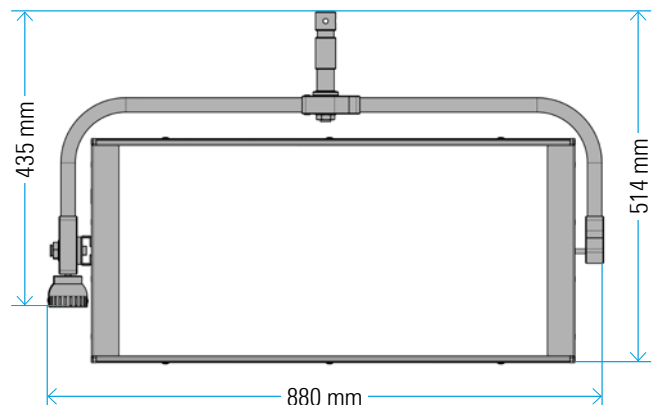

VELVET Light 2 IP54 + PO Yoke