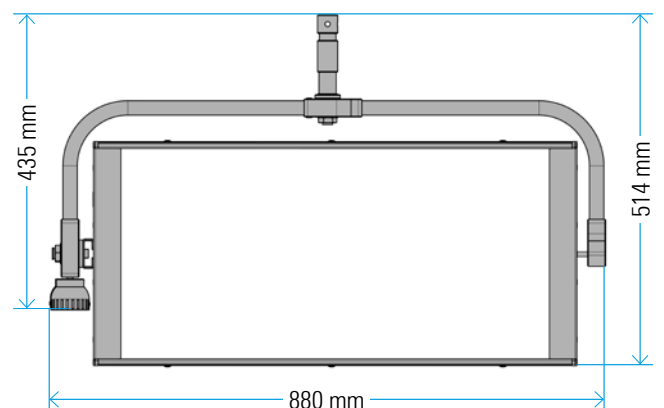

VELVET Light 2 IP54 + PO Yoke