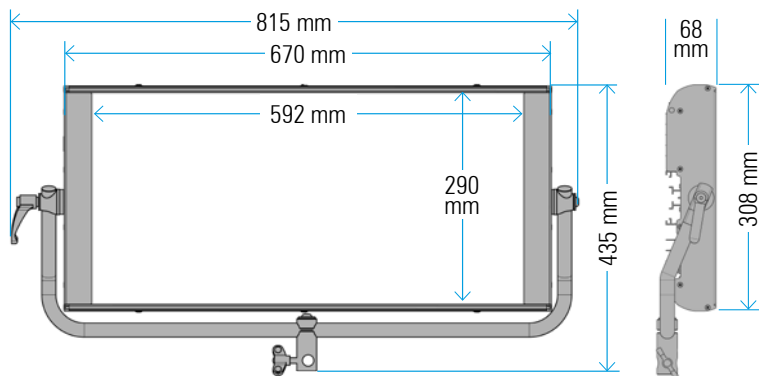

VELVET Light 2 IP54 + MO Yoke