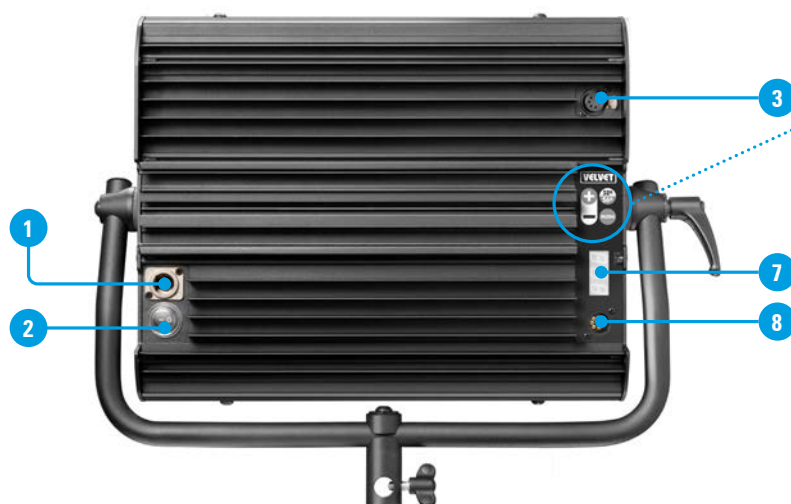

VELVET Light 1 Studio

Ref.: VL1STNYNY

Datasheet: November 2024 / Page 1

1x1 foot bicolor dustproof AC powered soft light LED panel

Natural soft light panel. Dustproof IP51 rated. Bicolor light with high TLCI (96). Precise color temperature adjustment from 2700K to 6500K. Perfect skin tones and real colors. Robust and lightweight low-carbon footprint aluminum body. Totally silent fanless operation. High efficiency: very low power consumption. DMX-RDM control. AC & DMX In & Out connectors.

More info

[Website](#)

1. XLR-3 DC In
2. Power switch
3. XLR DMX-5 Out
4. + / - Adjustment buttons
5. 3200K / 5600K Quick access button
6. Mode selection button (Dimmer / Colour Temp)
7. Digital display
8. XLR-5 DMX In