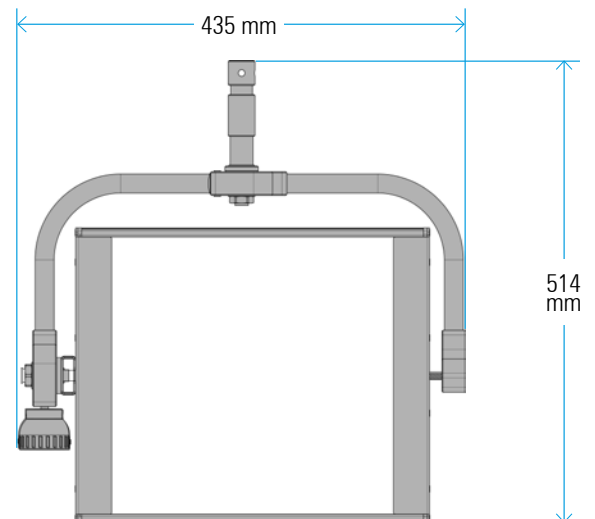

VELVET Light 1 Studio + PO Yoke