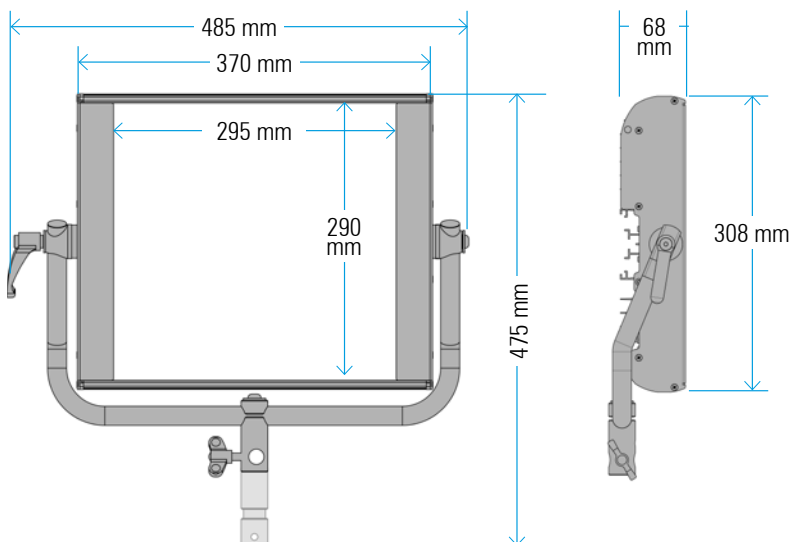

VELVET Light 1 Studio

Ref.: VL1STNYYN

Datasheet: November 2024 / Page 2

SPECIFICATIONS

COLOUR TEMPERATURE	Adjustable from 2700K a 6500K (100K increments)
LIGHT INTENSITY	Dimmable 0 to 100 (smooth and flicker-free)
LOCAL CONTROL	Shock proof buttons and display
WIRE CONTROL	DMX-RDM with XLR-5 In & Out connectors
TLCI INDEX	92 at 3200K and 95 at 5600K
PHOTOMETRICS	3520 lux / 327 fc at 1m / 3 feet 461 lux / 42.8 fc at 3m / 10 feet
BEAM ANGLE	100°
DIMENSIONS	370x308x68mm / 14.5"x12"x2.7" (panel) 485x395x68mm (panel+yoke)
WEIGHT	3.5 kg / 7.7 lbs (panel) 4 kg / 8.8 lbs (panel + yoke)
POWER DRAW	100W (0.40A at 220VAC — 0.90A at 110VAC)
POWER SUPPLY	90-264V AC 50/60Hz
LED RATED LIFE	More than 50,000 hours L70 More than 35,000 hours L80
POWER CONNECTION	Neutrik XLR-3 DC In connector
OUTPUT FREQUENCY	2000 fps
OPERATION TEMPERATURE	From -20°C to +40°C
COOLING	No-noise, fan-free passive cooling
PROTECTION	IP51 dustproof, indoor or outdoor protected use
VELVET LED CYC TECHNOLOGY	Selected BIN LED + optic diffuser + CPU software control
RIGGING OPTIONS	Aluminum yoke with 16 female combined with 28 pin, quick link swivel ball head, pole operated yoke, multipanels yokes
QUICK MOUNTING ACCESSORIES	AC power supply, foldable Snapgrid, removable barn doors, cordura case, hard case
CONSTRUCTION & FINISH	Black anodized extruded aluminum and black powder coated sheet aluminum

VELVET Light 1 Studio + MO Yoke