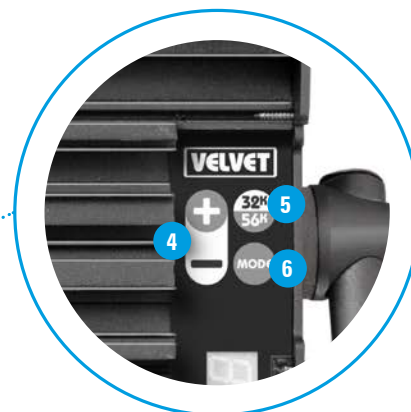

VELVET Light 1 Studio

Ref.: VL1STNYNY

Datasheet: November 2024 / Page 1

1x1 foot bicolor dustproof AC powered soft light LED panel

Natural soft light panel. Dustproof IP51 rated. Bicolor light with high TLCI (96). Precise color temperature adjustment from 2700K to 6500K. Perfect skin tones and real colors. Robust and lightweight low-carbon footprint aluminum body. Totally silent fanless operation. High efficiency: very low power consumption. DMX-RDM control. AC & DMX In & Out connectors.

More info

[Website](#)

1. XLR-3 DC In
2. Power switch
3. XLR DMX-5 Out
4. + / - Adjustment buttons
5. 3200K / 5600K Quick access button
6. Mode selection button (Dimmer / Colour Temp)
7. Digital display
8. XLR-5 DMX In