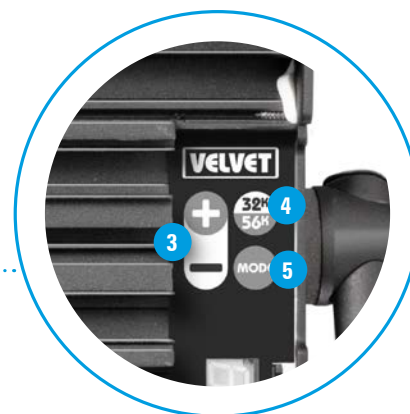

VELVET Light 1 IP54

Ref.: VL1IP54NY

Datasheet: November 2024 / Page 1

1x1 foot bicolor weatherproof soft light LED panels

Natural soft light panel. Weatherproof IP54 rated. Bicolor light with high TLCI (96). Precise color temperature adjustment from 2700K to 6500K. Perfect skin tones and real colors. Robust and lightweight, low-carbon aluminum body. Totally silent fanless operation. High efficiency means 100% light output even with batteries V-lock / Gold mount. DMX-RDM control.

More info

[Website](#)

1. XLR-3 DC In
2. Power switch
3. + / - Adjustment buttons
4. 3200K / 5600K Quick access button
5. Mode selection button (Dimmer/ Colour Temp)
6. Digital display
7. XLR-5 DMX In