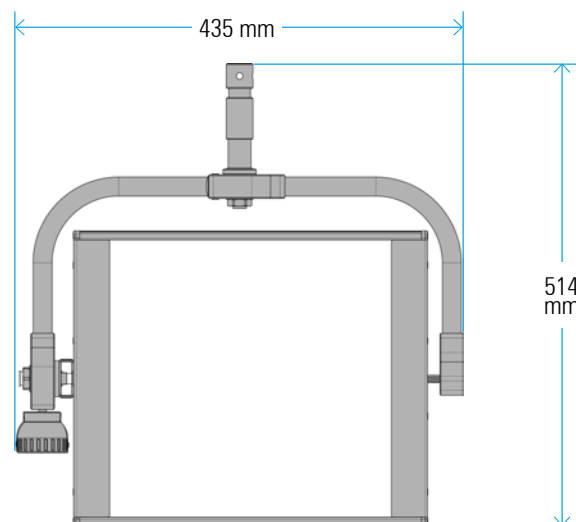

VELVET Light 1 IP54 + PO Yoke