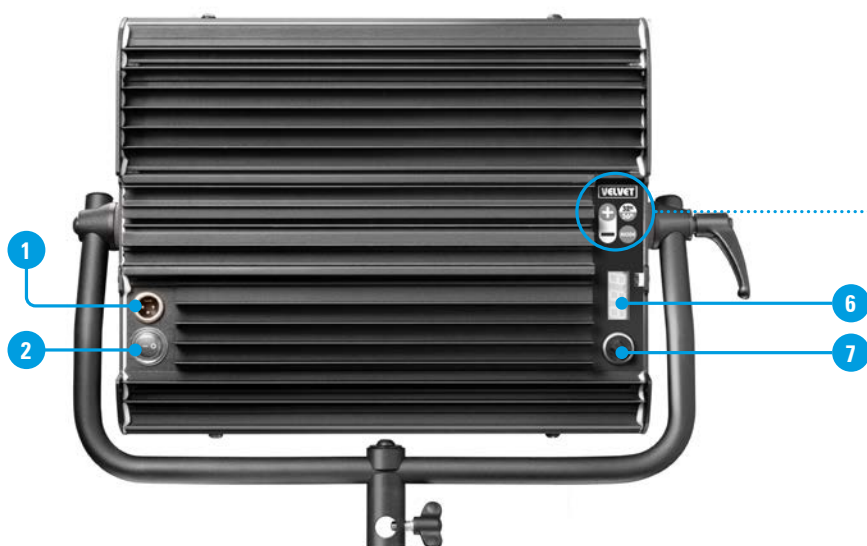

VELVET Light 1 IP54

Ref.: VL1IP54NY

Datasheet: November 2024 / Page 1

1x1 foot bicolor weatherproof soft light LED panels

Natural soft light panel. Weatherproof IP54 rated. Bicolor light with high TLCI (96). Precise color temperature adjustment from 2700K to 6500K. Perfect skin tones and real colors. Robust and lightweight, low-carbon aluminum body. Totally silent fanless operation. High efficiency means 100% light output even with batteries V-lock / Gold mount. DMX-RDM control.

More info

[Website](#)

1. XLR-3 DC In
2. Power switch
3. + / - Adjustment buttons
4. 3200K / 5600K Quick access button
5. Mode selection button (Dimmer/ Colour Temp)
6. Digital display
7. XLR-5 DMX In