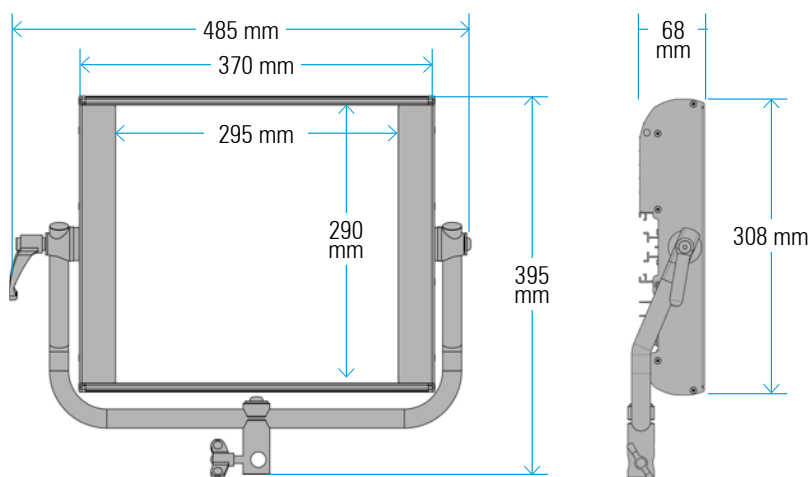

VELVET Light 1 IP54 + MO Yoke