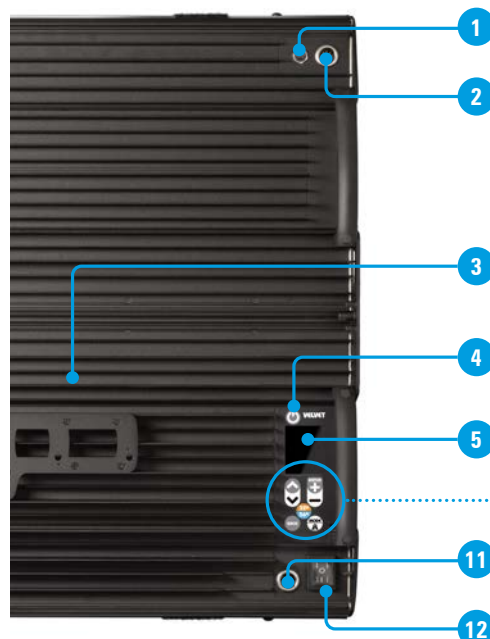

1. Mini USB connector
2. XLR-5 DMX-RDM In & Out connector
3. Accessories mounting plate
4. Light power button
5. Digital display
6. Up and down scroll buttons
7. Enter / +/- Adjustment buttons
8. 3200K / 5600K quick access button
9. Back button
10. Mode selection / Lock button
11. XLR-3 DC In connector
12. Main power switch