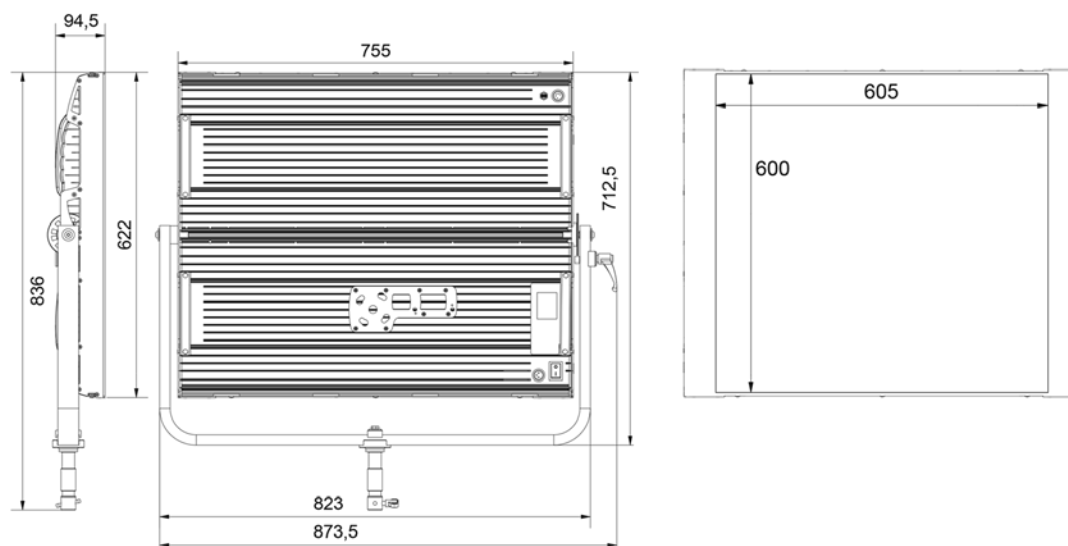

SPECIFICATIONS

COLOUR TEMPERATURE	Continuously adjustable from 2500K to 10000K
GREEN-MAGENTA	Continuously adjustable from full minusgreen to full plusgreen
COLOR SPECTRUM	Full color spectrum R+G+B+W+CW with hue, saturation, and base colortemperature control
CONTROL COLOR MODES	CCT, HSI, RGB, Gels and Effects base Kelvin white light can be set combined with any color
LIGHT INTENSITY	Dimmable 0 to 100, smooth and flicker-free
LOCAL CONTROL	With 8x shock resistant buttons and color display
WIRE CONTROL	DMX-RDM with XLR-5 In connector
WIRELESS CONTROL	DMX-RDM with LumenRadio, CRMX Wi-Fi Art-Net + VELVET Goya App, Bluetooth
TLCI INDEX	96 at 3200K and 97 at 5600K
PHOTOMETRICS	2405 Lux / 223 fc at 3m / 10 feet 700 Lux / 65 fc at 6m / 19.6 feet
BEAM ANGLE	115°
DIMENSIONS	763 x 620 x 93mm / 30 x 24.4 x 3.6 inches
WEIGHT	13 kg / 28.6 lbs (panel) 15.3 kg / 33.7 lbs (panel + yoke)
POWER DRAW	403W (1.75A at 220VAC — 3.6A at 110VAC)
POWER SUPPLY	28V DC (XLR3). 90-264V AC 50/60Hz
LED RATED LIFE	More than 50.000 hours
POWER CONNECTION	Neutrik PowerCon TRUE1 TOP In connector
OUTPUT FREQUENCY	2000 fps
OPERATION TEMPERATURE	From -20°C to +40°C
COOLING	Silent and fan-free pasive cooling
PROTECTION	IP54 weatherproof, indoor or outdoor use
VELVET LED TECHNOLOGY	Selected BIN LED core unit + optic diffuser + CPU software control
RIGGING OPTIONS	Aluminum yoke with 16mm baby receptacle combined with 28mm junior pin, multiple 1/4"- 20 rigging points, pole operated yoke.
QUICK MOUNTING ACCESSORIES	Foldable SnapBag, foldable Snapgrid, removable barn doors, cordura case, hard case
CONSTRUCTION & FINISH	Fixture and yoke made of black powdercoated extruded and sheet aluminum

WIRE VIEW