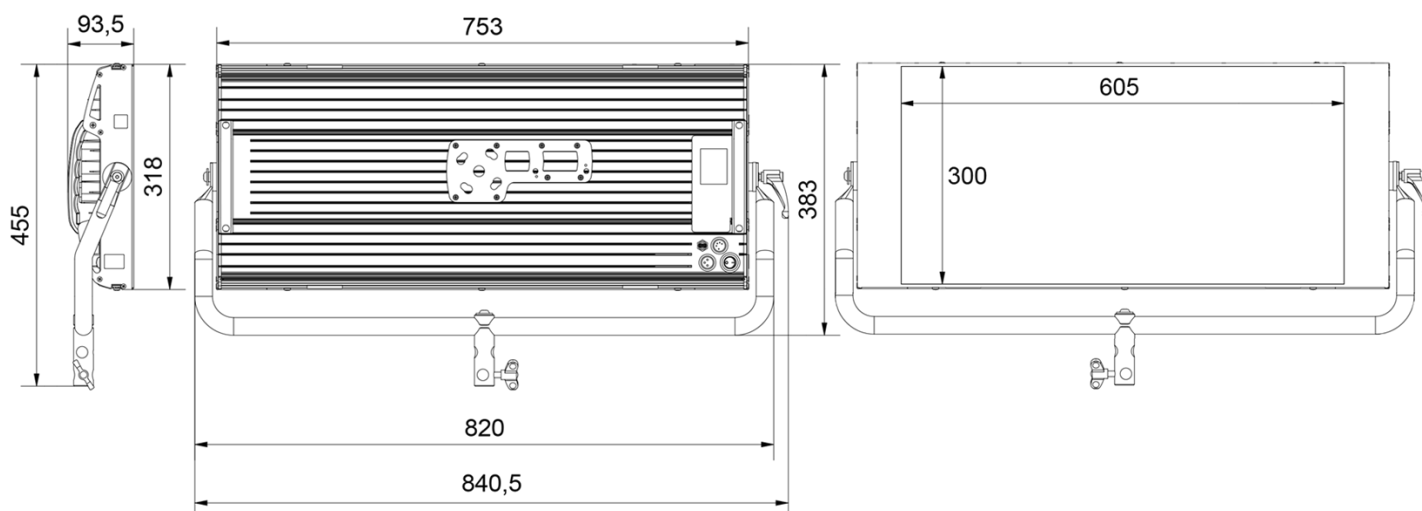

SPECIFICATIONS

COLOUR TEMPERATURE	Continuously adjustable from 2500K to 10.000K
GREEN-MAGENTA	Continuously adjustable from full minusgreen to full plusgreen
COLOR SPECTRUM	Full color spectrum R+G+B+W+CW with hue, saturation, and base colortemperature control
CONTROL COLOR MODES	CCT, HSI, RGB, Gels and Effects base Kelvin white light can be set combined with any color
LIGHT INTENSITY	Dimmable 0 to 100, smooth and flicker-free
LOCAL CONTROL	With 8x shock resistant buttons and color display
WIRE CONTROL	DMX-RDM with XLR-5 in connector
WIRELESS CONTROL	DMX-RDM with LumenRadio, CRMX Wi-Fi Art-Net +VELVET Goya App, Bluetooth
TLCI INDEX	96 at 3200K and 97 at 5600K
PHOTOMETRICS	7982 lux / 741 fc at 1m / 3 feet 1300 lux / 120 fc at 3m / 10 feet
BEAM ANGLE	115°
DIMENSIONS	753 x 318 x 92mm / 29.6 x 12.5 x 3.6 inches
WEIGHT	6.9 kg / 15.2 lbs (panel) 7.6 kg / 16.7 lbs (panel + yoke)
POWER DRAW	225W (0.98A at 220VAC — 2.0A at 110VAC)
POWER SUPPLY	24-35V DC (XLR3). VLock/ Gold Mount battery plate 90-264V AC 50/60Hz
LED RATED LIFE	More than 50.000 hours
POWER CONNECTION	Neutrik PowerCon TRUE1 TOP In connector
OUTPUT FREQUENCY	2000 fps
OPERATION TEMPERATURE	From -20°C to +40°C
COOLING	Silent and fan-free passive cooling
PROTECTION	IP54 weatherproof, indoor or outdoor use
VELVET LED CYC TECHNOLOGY	Selected BIN LED core unit + optic diffuser + CPU software control
RIGGING OPTIONS	Aluminum yoke with 28mm junior pin, multiple ¼"-20 rigging points, pole-operated yoke.
QUICK MOUNTING ACCESSORIES	Foldable SnapBag, foldable Snapgrid, removable barn doors, cordura case, hard case
CONSTRUCTION & FINISH	Fixture and yoke made of 100% black powdercoated extruded and sheet aluminum

WIRE VIEW