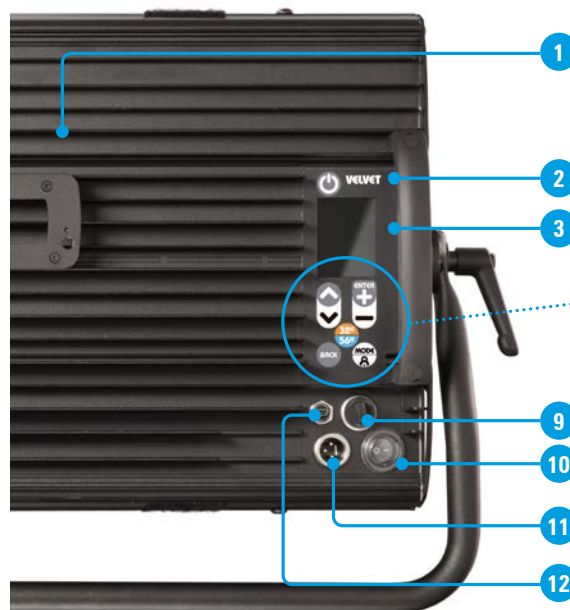

## 2x1 feet weatherproof soft light LED panel R+G+B+W+CW with wireless control

Natural soft light color 5LED panel. Weatherproof IP54 rated. High color reproduction. High SSI, TLCI & CRI (96). Perfect skin tones and real colors. Robust, lightweight, low-carbon aluminum body. Totally silent fanless operation. High efficiency: 100% output even with batteries. Available V-lock / Gold mount. DMX-RDM, LumenRadio CRMX, Wi-fi Artnet and Bluetooth.

[More info](#)

[Website](#)

1. Accessories mounting plate
2. Light power buttons
3. Digital display
4. Up and down scroll buttons
5. Enter / +/- Adjustment buttons
6. 3200K / 5600K quick access buttons
7. Back button
8. Mode selection / Lock buttons
9. XLR-5 DMX-RDM In & Out connector
10. Main power switch
11. XLR-3 DC In connector
12. Mini USB connector