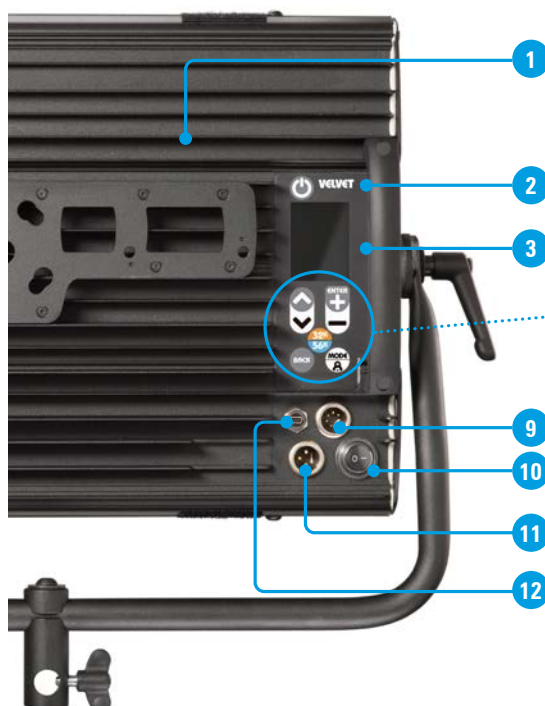

1. Accessories mounting plate
2. Light power buttons
3. Digital display
4. Up and down scroll buttons
5. Enter / + / - Adjustment buttons
6. 3200K / 5600K quick access buttons
7. Back button
8. Mode selection / Lock buttons
9. XLR-5 DMX-RDM In & Out connector
10. Main power switch
11. XLR-3 DC In connector
12. Mini USB connector