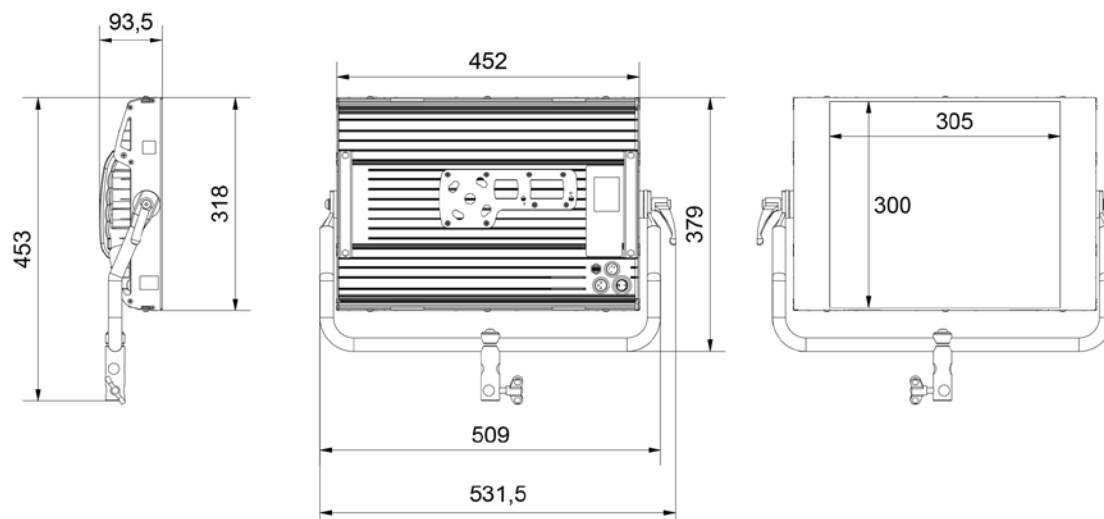

SPECIFICATIONS

COLOUR TEMPERATURE	Continuously adjustable from 2500K to 10000K
GREEN-MAGENTA	Continuously adjustable from full minusgreen to full plusgreen
COLOR SPECTRUM	Full color spectrum R+G+B+W+CW with hue, saturation, and base colortemperature control
CONTROL COLOR MODES	CCT, HSI, RGB, Gels and Effects base Kelvin white light can be set combined with any color
LIGHT INTENSITY	Dimmable 0 to 100, smooth and flicker-free
LOCAL CONTROL	With 8x shock resistant buttons and color display
WIRE CONTROL	DMX-RDM with XLR-5 in connector
WIRELESS CONTROL	DMX-RDM with LumenRadio, CRMX Wi-Fi Art-Net + VELVET Goya App, Bluetooth
TLCI INDEX	96 at 3200K and 97 at 5600K
PHOTOMETRICS	775 lux / 72 fc at 3m / 10 feet 205 lux / 19 fc at 6m / 20 feet
BEAM ANGLE	95°
DIMENSIONS	453x318x92mm / 17.8x12.5x3.6 inches
WEIGHT	4.4 kg / 9.7 lbs (panel) 4.9 kg / 10.8 lbs (panel + yoke)
POWER DRAW	112W (0.47A at 220VAC — 1.0A at 110VAC)
POWER SUPPLY	12-35V DC (XLR3). VLock Gold mount battery 90-264V AC 50/60Hz
LED RATED LIFE	More than 50.000 hours
POWER CONNECTION	Neutrik PowerCon TRUE1 TOP In connector
OUTPUT FREQUENCY	2000 fps
OPERATION TEMPERATURE	From -20°C to +40°C
COOLING	Silent and fan-free pasive cooling
PROTECTION	IP54 weatherproof, indoor or outdoor use
VELVET LED TECHNOLOGY	Selected BIN LED core unit + optic diffuser + CPU software control
RIGGING OPTIONS	Aluminum yoke with 16mm baby receptacle combined with 28mm junior pin, center ball-head mount, multiple 1/4"- 20 rigging points, pole operated yoke.
QUICK MOUNTING ACCESSORIES	Foldable SnapBag, foldable Snapgrid, removable barn doors, cordura case, hard case
CONSTRUCTION & FINISH	Fixture and yoke made of black powdercoated extruded and sheet aluminum

WIRE VIEW