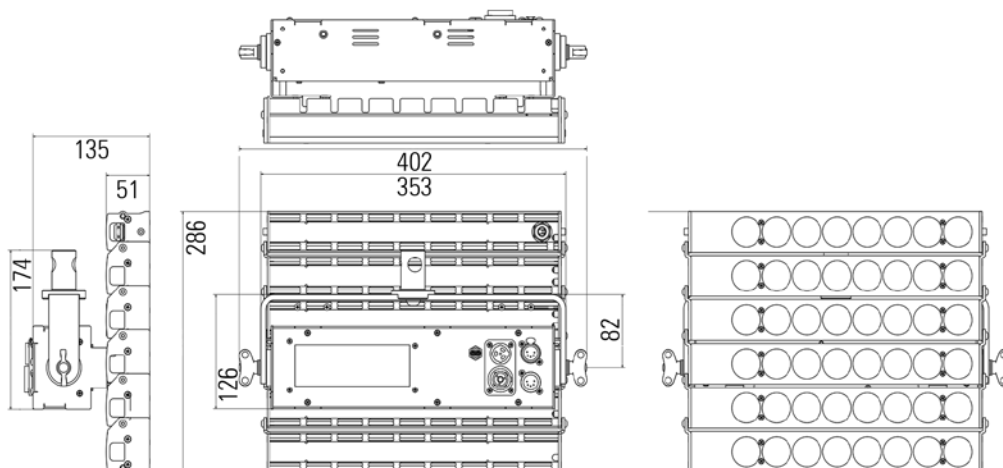

SPECIFICATIONS

NUMBER OF LIGHT ENGINES	6
COLOUR TEMPERATURE	Continuously adjustable from 2500K to 10000K
LIGHT INTENSITY	Dimmable 0 to 100, smooth and flicker-free
GREEN/MAGENTA CORRECTION	Continuously adjustable (full Plusgreen to full Minusgreen)
COLOR CONTROL MODES	CCT, HSI, RGB, Gels and Effects
LOCAL CONTROL	Shock proof buttons and color display
WIRE CONTROL	DMX-RDM with XLR-5 In & Out connectors
WIRELESS CONTROL	Wi-Fi ArtNet
COLOR RENDERING INDEX	95 CRI typical
TLCI INDEX	94 at 3200 and 93 at 5600K
PHOTOMETRICS	435 Lux / 40 fc over a background of up to 6 meters / 19.6 feet
BEAM ANGLE	Asymmetrical adjustable: Horizontal beam angle 45° / Vertical beam angle adjustable 45° to 125°
DIMENSIONS	340x300x148mm / 13,4x12x,2,7"
WEIGHT	6.1kg / 13.4 lbs. including yoke
POWER DRAW	152W (0.77A at 220VAC — 1.38A at 110VAC)
POWER SUPPLY	90-264 VAC 50/60Hz
LED RATED LIFE	More than 50.000 hours L70 / More than 35.000 hours L80
POWER CONNECTION	Neutrik PowerCon TRUE1 in and out connectors
OUTPUT FREQUENCY	16KHz flicker-free up to 2000fps
OPERATION TEMPERATURE	From -20°C to +40°C
COOLING	No-noise, fan-free passive cooling
PROTECTION	IP21 dustproof, indoor or outdoor protected use
VELVET LED TECHNOLOGY	RGBW high-power selected BIN LED core unit + multi Fresnel system
RIGGING OPTIONS	Aluminum yoke with 16 female combined with 28 pin, swivel ball head, pole operated yoke
QUICK MOUNTING ACCESSORIES	Removable barn doors, flight case
CONSTRUCTION & FINISH	Black anodized extruded aluminum and black powder coated sheet aluminum

WIRE VIEW