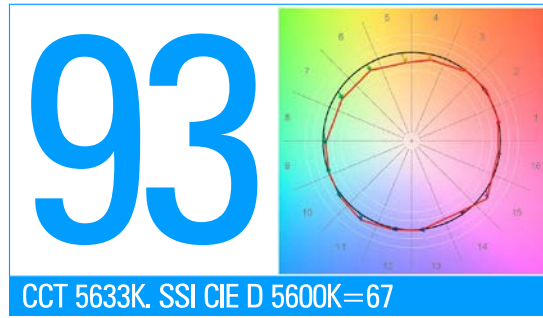

PHOTOMETRICS

435 lux 40 fc	422 lux 39 fc								6m/ 19.6'
598 lux 55 fc	580 lux 54 fc	598 lux 55 fc	580 lux 54 fc						5m/ 16.4'
743 lux 69 fc	730 lux 67 fc	743 lux 69 fc	730 lux 67 fc	743 lux 69 fc	730 lux 67 fc				4m/ 13'
1012 lux 94 fc	1056 lux 98 fc	1012 lux 94 fc	1056 lux 98 fc	1012 lux 94 fc	1056 lux 98 fc	1012 lux 94 fc	1056 lux 98 fc		3m/ 9.8'
1126 lux 104 fc	968 lux 90 fc	1126 lux 104 fc	968 lux 90 fc	1126 lux 104 fc	968 lux 90 fc	1126 lux 104 fc	968 lux 90 fc		2m/ 6.5'
1144 lux 106 fc	1080 lux 100 fc	1144 lux 106 fc	1080 lux 100 fc	1144 lux 106 fc	1080 lux 100 fc	1144 lux 106 fc	1080 lux 100 fc		1m/ 3.2'
152W 0.70A/220V 1.38A/110V	93	126W 0.57A/220V 1.14A/110V	93	94W 0.42A/220V 0.86A/110V	93	76W 0.34A/220V 0.69A/110V	93