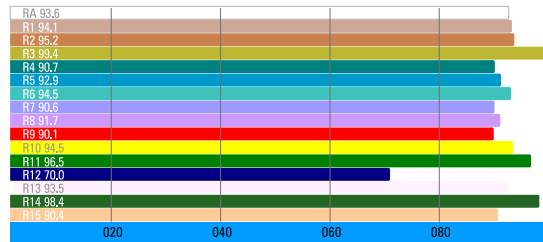

SPECIFICATIONS

NUMBER OF LIGHT ENGINES	6
COLOUR TEMPERATURE	Continuously adjustable from 2500K to 10000K
LIGHT INTENSITY	Dimmable 0 to 100, smooth and flicker-free
GREEN/MAGENTA CORRECTION	Continuously adjustable (full Plusgreen to full Minusgreen)
COLOR CONTROL MODES	CCT, HSI, RGB, Gels and Effects
LOCAL CONTROL	Shock proof buttons and color display
WIRE CONTROL	DMX-RDM with XLR-5 In & Out connectors
WIRELESS CONTROL	Wi-Fi ArtNet
COLOR RENDERING INDEX	95 CRI typical
TLCI INDEX	94 at 3200 and 93 at 5600K
PHOTOMETRICS	435 Lux / 40 fc over a background of up to 6 meters / 19.6 feet
BEAM ANGLE	Asymmetrical adjustable: Horizontal beam angle 45° / Vertical beam angle adjustable 45° to 125°
DIMENSIONS	340x300x148mm / 13,4x12x,2,7"
WEIGHT	6.1kg / 13.4 lbs. including yoke
POWER DRAW	152W (0.77A at 220VAC — 1.38A at 110VAC)
POWER SUPPLY	90-264 VAC 50/60Hz
LED RATED LIFE	More than 50.000 hours L70 / More than 35.000 hours L80
POWER CONNECTION	Neutrik PowerCon TRUE1 in and out connectors
OUTPUT FREQUENCY	16KHz flicker-free up to 2000fps
OPERATION TEMPERATURE	From -20°C to +40°C
COOLING	No-noise, fan-free passive cooling
PROTECTION	IP21 dustproof, indoor or outdoor protected use
VELVET LED TECHNOLOGY	RGBW high-power selected BIN LED core unit + multi Fresnel system
RIGGING OPTIONS	Aluminum yoke with 16 female combined with 28 pin, swivel ball head, pole operated yoke
QUICK MOUNTING ACCESSORIES	Removable barn doors, flight case
CONSTRUCTION & FINISH	Black anodized extruded aluminum and black powder coated sheet aluminum

SPECTRAL DISTRIBUTION — Horizontal beam angle 45° / Vertical beam angle adjustable 45° to 125°

LIGHTING COMPARISON