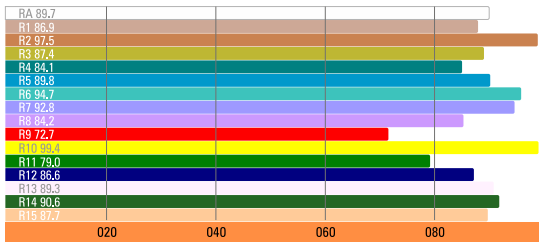

SPECIFICATIONS

NUMBER OF LIGHT ENGINES	6
COLOUR TEMPERATURE	Continuously adjustable from 2500K to 10000K
LIGHT INTENSITY	Dimmable 0 to 100, smooth and flicker-free
GREEN/MAGENTA CORRECTION	Continuously adjustable (full Plusgreen to full Minusgreen)
COLOR CONTROL MODES	CCT, HSI, RGB, Gels and Effects
LOCAL CONTROL	Shock proof buttons and color display
WIRE CONTROL	DMX-RDM with XLR-5 In & Out connectors
WIRELESS CONTROL	Wi-Fi ArtNet
COLOR RENDERING INDEX	95 CRI typical
TLCI INDEX	94 at 3200 and 93 at 5600K
PHOTOMETRICS	435 Lux / 40 fc over a background of up to 6 meters / 19.6 feet
BEAM ANGLE	Asymmetrical adjustable: Horizontal beam angle 45° / Vertical beam angle adjustable 45° to 125°
DIMENSIONS	340x300x148mm / 13,4x12x,2,7"
WEIGHT	6.1kg / 13.4 lbs. including yoke
POWER DRAW	152W (0.77A at 220VAC — 1.38A at 110VAC)
POWER SUPPLY	90-264 VAC 50/60Hz
LED RATED LIFE	More than 50.000 hours L70 / More than 35.000 hours L80
POWER CONNECTION	Neutrik PowerCon TRUE1 in and out connectors
OUTPUT FREQUENCY	16KHz flicker-free up to 2000fps
OPERATION TEMPERATURE	From -20°C to +40°C
COOLING	No-noise, fan-free passive cooling
PROTECTION	IP21 dustproof, indoor or outdoor protected use
VELVET LED TECHNOLOGY	RGBW high-power selected BIN LED core unit + multi Fresnel system
RIGGING OPTIONS	Aluminum yoke with 16 female combined with 28 pin, swivel ball head, pole operated yoke
QUICK MOUNTING ACCESSORIES	Removable barn doors, flight case
CONSTRUCTION & FINISH	Black anodized extruded aluminum and black powder coated sheet aluminum

SPECTRAL DISTRIBUTION — Horizontal beam angle 45° / Vertical beam angle adjustable 45° to 125°

LIGHTING COMPARISON