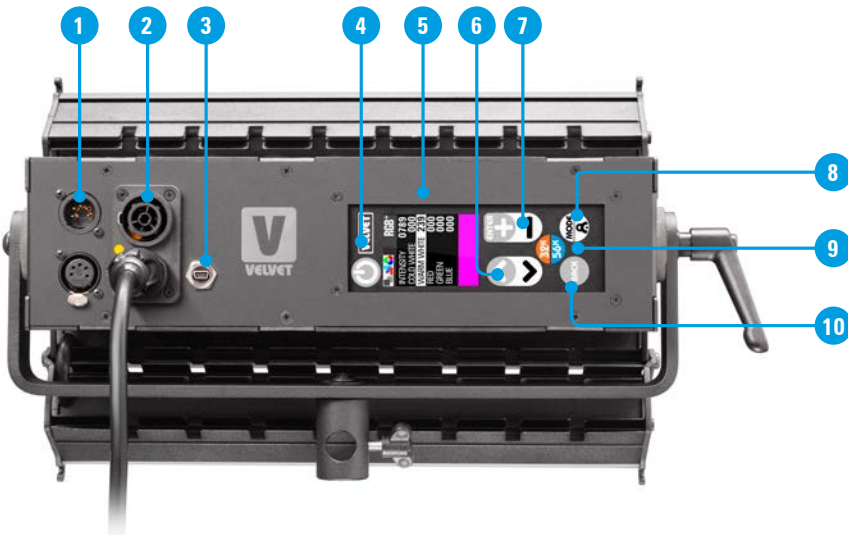

Color asymmetrical beam fixtures with multiple light engines

RGBW asymmetrical cyclorama fixture. Multiple light engines with individual control by battens to create gradient color effects. Mechanically tunable vertical beam. High color reproduction (96 CRI index). Lightweight, low-carbon aluminum body. Totally silent fanless operation. DMX-RDM, Wi-fi ArtNet, Bluetooth. High efficiency with built-in PSU.

INCLUDES: 6x 34cms long articulated battens with on board AC Control, AC In & Out PowerCon TRUE1, DMX In & Out XLR-5,USB, WIFI ArtNet, 1x yoke with 28mm junior pin - 16mm baby receiver, 1x PowerCon TRUE1 power cable 3.5 mts

More info

[Website](#)

1. XLR-5 DMX-RDM In & Out connectors
2. PowerCon In & Out connectors
3. Mini USB connector
4. Main power switch
5. Digital display
6. Up and down scroll buttons
7. Enter / +/- Adjustment buttons
8. Mode selection / Lock button
9. 3200K / 5600K Quick access button
10. Back button