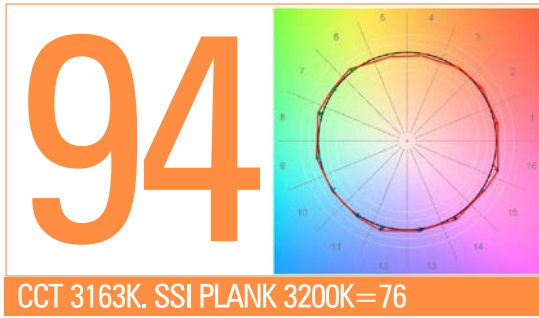

PHOTOMETRICS

435 lux 40 fc	422 lux 39 fc								6m/ 19.6'
598 lux 55 fc	580 lux 54 fc	598 lux 55 fc	580 lux 54 fc						5m/ 16.4'
743 lux 69 fc	730 lux 67 fc	743 lux 69 fc	730 lux 67 fc	743 lux 69 fc	730 lux 67 fc				4m/ 13'
1012 lux 94 fc	1056 lux 98 fc	1012 lux 94 fc	1056 lux 98 fc	1012 lux 94 fc	1056 lux 98 fc	1012 lux 94 fc	1056 lux 98 fc		3m/ 9.8'
1126 lux 104 fc	968 lux 90 fc	1126 lux 104 fc	968 lux 90 fc	1126 lux 104 fc	968 lux 90 fc	1126 lux 104 fc	968 lux 90 fc		2m/ 6.5'
1144 lux 106 fc	1080 lux 100 fc	1144 lux 106 fc	1080 lux 100 fc	1144 lux 106 fc	1080 lux 100 fc	1144 lux 106 fc	1080 lux 100 fc		1m/ 3.2'
152W 0.70A/220V 1.38A/110V	93	126W 0.57A/220V 1.14A/110V	93	94W 0.42A/220V 0.86A/110V	93	76W 0.34A/220V 0.69A/110V	93