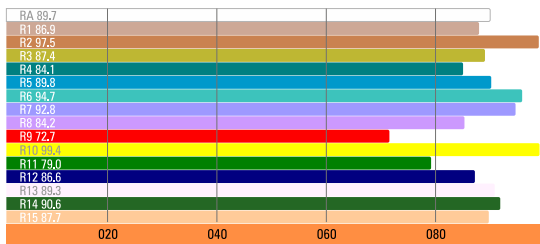

PHOTOMETRICS

435 lux 40 fc	422 lux 39 fc									6m/ 19.6'
598 lux 55 fc	580 lux 54 fc	598 lux 55 fc	580 lux 54 fc							5m/ 16.4'
743 lux 69 fc	730 lux 67 fc	743 lux 69 fc	730 lux 67 fc	743 lux 69 fc	730 lux 67 fc					4m/ 13'
1012 lux 94 fc	1056 lux 98 fc	1012 lux 94 fc	1056 lux 98 fc	1012 lux 94 fc	1056 lux 98 fc	1012 lux 94 fc	1056 lux 98 fc			3m/ 9.8'
1126 lux 104 fc	968 lux 90 fc	1126 lux 104 fc	968 lux 90 fc	1126 lux 104 fc	968 lux 90 fc	1126 lux 104 fc	968 lux 90 fc			2m/ 6.5'
1144 lux 106 fc	1080 lux 100 fc	1144 lux 106 fc	1080 lux 100 fc	1144 lux 106 fc	1080 lux 100 fc	1144 lux 106 fc	1080 lux 100 fc			1m/ 3.2'
152W 0.70A/220V 1.38A/110V	126W 0.57A/220V 1.14A/110V	126W 0.57A/220V 1.14A/110V	126W 0.57A/220V 1.14A/110V	94W 0.42A/220V 0.86A/110V	94W 0.42A/220V 0.86A/110V	94W 0.42A/220V 0.86A/110V	76W 0.34A/220V 0.69A/110V			
94	93	94	93	94	93	94	93