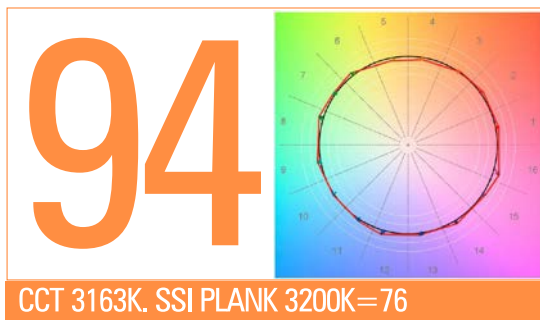

PHOTOMETRICS

435 lux 40 fc	422 lux 39 fc									6m/ 19.6'
598 lux 55 fc	580 lux 54 fc	598 lux 55 fc	580 lux 54 fc							5m/ 16.4'
743 lux 69 fc	730 lux 67 fc	743 lux 69 fc	730 lux 67 fc	743 lux 69 fc	730 lux 67 fc					4m/ 13'
1012 lux 94 fc	1056 lux 98 fc	1012 lux 94 fc	1056 lux 98 fc	1012 lux 94 fc	1056 lux 98 fc	1012 lux 94 fc	1056 lux 98 fc			3m/ 9.8'
1126 lux 104 fc	968 lux 90 fc	1126 lux 104 fc	968 lux 90 fc	1126 lux 104 fc	968 lux 90 fc	1126 lux 104 fc	968 lux 90 fc			2m/ 6.5'
1144 lux 106 fc	1080 lux 100 fc	1144 lux 106 fc	1080 lux 100 fc	1144 lux 106 fc	1080 lux 100 fc	1144 lux 106 fc	1080 lux 100 fc			1m/ 3.2'
152W 0.70A/220V 1.38A/110V	126W 0.57A/220V 1.14A/110V	126W 0.57A/220V 1.14A/110V	126W 0.57A/220V 1.14A/110V	94W 0.42A/220V 0.86A/110V	94W 0.42A/220V 0.86A/110V	94W 0.42A/220V 0.86A/110V	76W 0.34A/220V 0.69A/110V			
94	93	94	93	94	93	94	93