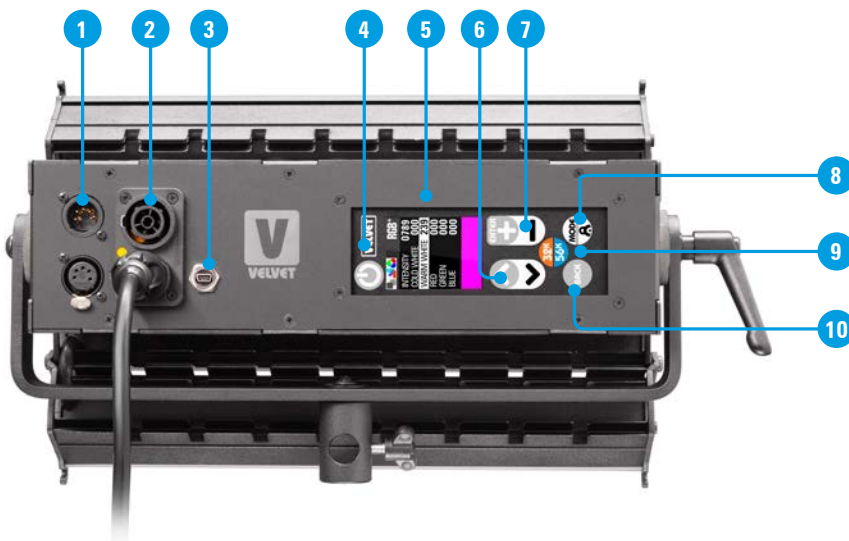

## Color asymmetrical beam fixtures with multiple light engines

RGBW asymmetrical cyclorama fixture. Multiple light engines with individual control by battens to create gradient color effects. Mechanically tunable vertical beam. High color reproduction (96 CRI index). Lightweight, low-carbon aluminum body. Totally silent fanless operation. DMX-RDM, Wi-fi ArtNet, Bluetooth. High efficiency with built-in PSU.

**INCLUDES:** 4x 34cms long articulated battens with on board AC Control, AC In & Out PowerCon TRUE1, DMX In & Out XLR-5, USB, WIFI ArtNet, 1x yoke with 28mm junior pin - 16mm baby receiver, 1x PowerCon TRUE1 power cable 3.5 mts

More info

[Website](#)

1. XLR-5 DMX-RDM In & Out connectors
2. PowerCon In & Out connectors
3. Mini USB connector
4. Main power switch
5. Digital display
6. Up and down scroll buttons
7. Enter / +/- Adjustment buttons
8. Mode selection / Lock button
9. 3200K / 5600K quick access button
10. Back button