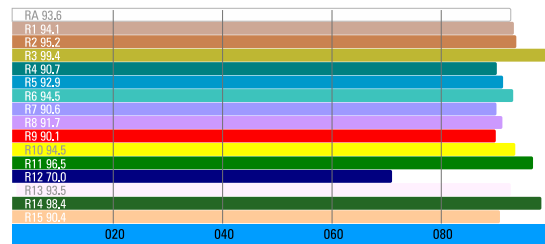

PHOTOMETRICS

435 lux 40 fc	422 lux 39 fc									6m/ 19.6'
598 lux 55 fc	580 lux 54 fc	598 lux 55 fc	580 lux 54 fc							5m/ 16.4'
743 lux 69 fc	730 lux 67 fc	743 lux 69 fc	730 lux 67 fc	743 lux 69 fc	730 lux 67 fc					4m/ 13'
1012 lux 94 fc	1056 lux 98 fc	1012 lux 94 fc	1056 lux 98 fc	1012 lux 94 fc	1056 lux 98 fc	1012 lux 94 fc	1056 lux 98 fc			3m/ 9.8'
1126 lux 104 fc	968 lux 90 fc	1126 lux 104 fc	968 lux 90 fc	1126 lux 104 fc	968 lux 90 fc	1126 lux 104 fc	968 lux 90 fc			2m/ 6.5'
1144 lux 106 fc	1080 lux 100 fc	1144 lux 106 fc	1080 lux 100 fc	1144 lux 106 fc	1080 lux 100 fc	1144 lux 106 fc	1080 lux 100 fc			1m/ 3.2'
152W 0.70A/220V 1.38A/110V	126W 0.57A/220V 1.14A/110V	126W 0.57A/220V 1.14A/110V	126W 0.57A/220V 1.14A/110V	94W 0.42A/220V 0.86A/110V	94W 0.42A/220V 0.86A/110V	94W 0.42A/220V 0.86A/110V	76W 0.34A/220V 0.69A/110V			
94	93	94	93	94	93	94	93