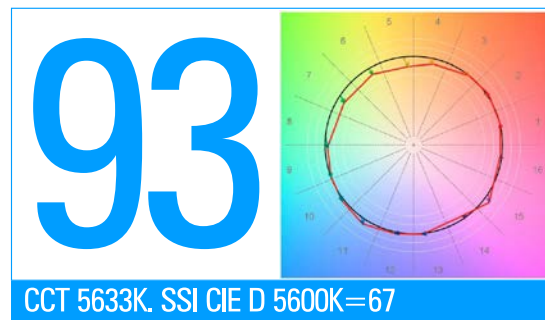

PHOTOMETRICS

435 lux 40 fc	422 lux 39 fc									6m/ 19.6'
598 lux 55 fc	580 lux 54 fc	598 lux 55 fc	580 lux 54 fc							5m/ 16.4'
743 lux 69 fc	730 lux 67 fc	743 lux 69 fc	730 lux 67 fc	743 lux 69 fc	730 lux 67 fc					4m/ 13'
1012 lux 94 fc	1056 lux 98 fc	1012 lux 94 fc	1056 lux 98 fc	1012 lux 94 fc	1056 lux 98 fc	1012 lux 94 fc	1056 lux 98 fc			3m/ 9.8'
1126 lux 104 fc	968 lux 90 fc	1126 lux 104 fc	968 lux 90 fc	1126 lux 104 fc	968 lux 90 fc	1126 lux 104 fc	968 lux 90 fc			2m/ 6.5'
1144 lux 106 fc	1080 lux 100 fc	1144 lux 106 fc	1080 lux 100 fc	1144 lux 106 fc	1080 lux 100 fc	1144 lux 106 fc	1080 lux 100 fc			1m/ 3.2'
152W 0.70A/220V 1.38A/110V	126W 0.57A/220V 1.14A/110V	126W 0.57A/220V 1.14A/110V	126W 0.57A/220V 1.14A/110V	94W 0.42A/220V 0.86A/110V	94W 0.42A/220V 0.86A/110V	94W 0.42A/220V 0.86A/110V	76W 0.34A/220V 0.69A/110V			
94	93	94	93	94	93	94	93