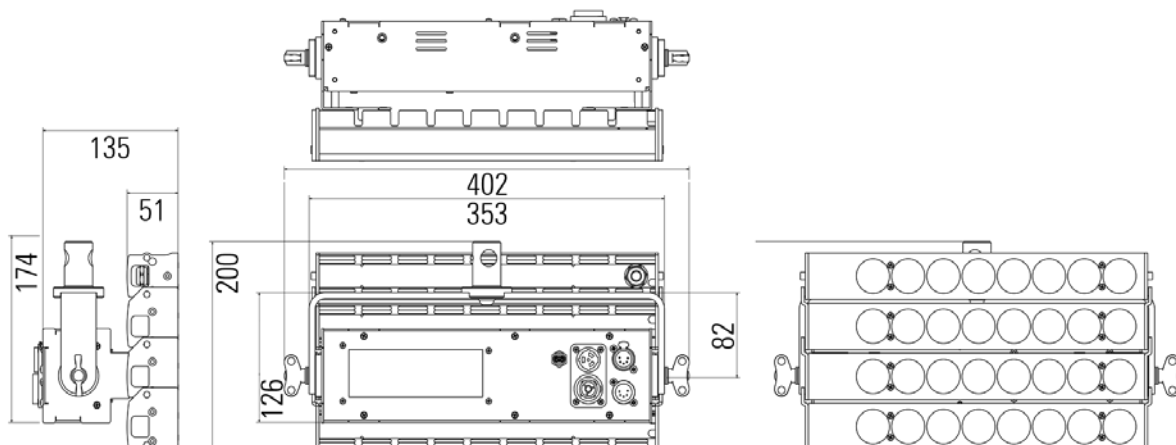

SPECIFICATIONS

NUMBER OF LIGHT ENGINES	4
COLOUR TEMPERATURE	Continuously adjustable from 2500K to 10000K
LIGHT INTENSITY	Dimmable 0 to 100, smooth and flicker-free
GREEN/MAGENTA CORRECTION	Continuously adjustable (full Plusgreen to full Minusgreen)
COLOR CONTROL MODES	CCT, HSI, RGB, Gels and Effects
LOCAL CONTROL	Shock proof buttons and color display
WIRE CONTROL	DMX-RDM with XLR-5 In & Out connectors
WIRELESS CONTROL	Wi-Fi ArtNet
COLOR RENDERING INDEX	95 CRI typical
TLCI INDEX	94 at 3200K and 93 at 5600K
PHOTOMETRICS	743 Lux / 69 fc over a background of up to 4 meters / 13 feet
BEAM ANGLE	Asymmetrical adjustable: Horizontal beam angle 45° / Vertical beam angle adjustable 45° to 95°
DIMENSIONS	340x205x148mm / 13.4" x8" x5.8"
WEIGHT	4.9kg / 10.8 lbs. including yoke
POWER DRAW	94W (0.42A at 220VAC — 0.85A at 110VAC)
POWER SUPPLY	90-264 VAC 50/60Hz
LED RATED LIFE	More than 50.000 hours L70 / More than 35.000 hours L80
POWER CONNECTION	Neutrik PowerCon TRUE1 in and out connectors
OUTPUT FREQUENCY	16KHz flicker-free up to 2000fps
OPERATION TEMPERATURE	From -20°C to +40°C
COOLING	No-noise, fan-free passive cooling
PROTECTION	IP21 dustproof, indoor or outdoor protected use
VELVET LED TECHNOLOGY	RGBW high-power selected BIN LED core unit + multi Fresnel system
RIGGING OPTIONS	Aluminum yoke with 16 female combined with 28 pin, swivel ball head, pole operated yoke
QUICK MOUNTING ACCESSORIES	Removable barn doors, flight case
CONSTRUCTION & FINISH	Black anodized extruded aluminum and black powder coated sheet aluminum

WIRE VIEW