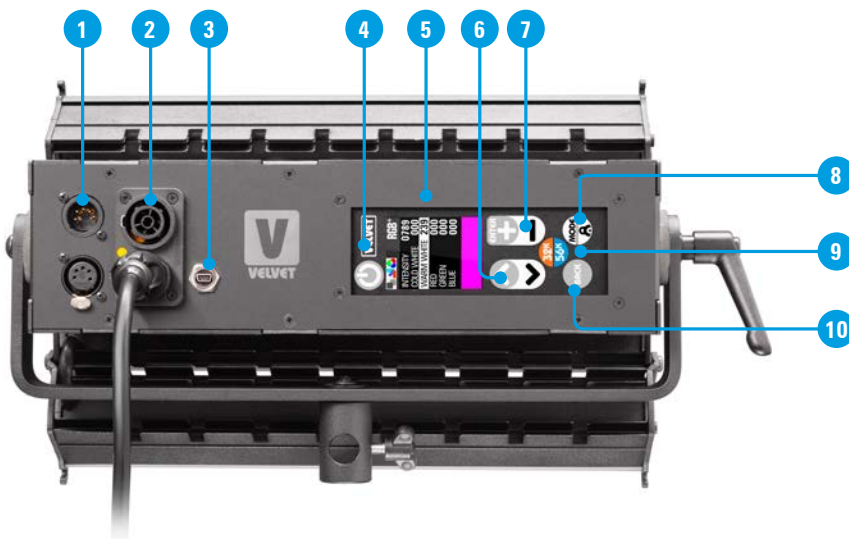

Color asymmetrical beam fixtures with multiple light engines

RGBW asymmetrical cyclorama fixture. Multiple light engines with individual control by battens to create gradient color effects. Mechanically tunable vertical beam. High color reproduction (96 CRI index). Lightweight, low-carbon aluminum body. Totally silent fanless operation. DMX-RDM, Wi-fi ArtNet, Bluetooth. High efficiency with built-in PSU.

INCLUDES: 3x 34cms long articulated battens without board AC Control, AC In & Out PowerCon TRUE1, DMX In & Out XLR-5, USB, WIFI ArtNet, 1x yoke with 28mm junior pin - 16mm baby receiver, 1x PowerCon TRUE1 power cable 3.5 mts

More info

[Website](#)

1. XLR-5 DMX-RDM In & Out connectors
2. PowerCon In & Out connectors
3. Mini USB connector
4. Main power switch
5. Digital display
6. Up and down scroll buttons
7. Enter / +/- Adjustment buttons
8. Mode selection / Lock button
9. 3200K / 5600K quick access button
10. Back button