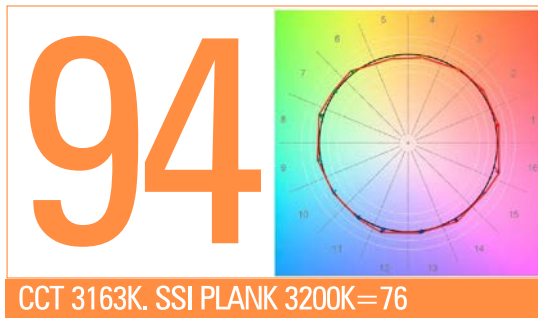

PHOTOMETRICS

435 lux 40 fc	422 lux 39 fc								6m/ 19.6'
598 lux 55 fc	580 lux 54 fc	598 lux 55 fc	580 lux 54 fc						5m/ 16.4'
743 lux 69 fc	730 lux 67 fc	743 lux 69 fc	730 lux 67 fc	743 lux 69 fc	730 lux 67 fc				4m/ 13'
1012 lux 94 fc	1056 lux 98 fc	1012 lux 94 fc	1056 lux 98 fc	1012 lux 94 fc	1056 lux 98 fc	1012 lux 94 fc	1056 lux 98 fc		3m/ 9.8'
1126 lux 104 fc	968 lux 90 fc	1126 lux 104 fc	968 lux 90 fc	1126 lux 104 fc	968 lux 90 fc	1126 lux 104 fc	968 lux 90 fc		2m/ 6.5'
1144 lux 106 fc	1080 lux 100 fc	1144 lux 106 fc	1080 lux 100 fc	1144 lux 106 fc	1080 lux 100 fc	1144 lux 106 fc	1080 lux 100 fc		1m/ 3.2'
152W 0.70A/220V 1.38A/110V	93	126W 0.57A/220V 1.14A/110V	93	94W 0.42A/220V 0.86A/110V	93	76W 0.34A/220V 0.69A/110V	93		
94		94		94		94