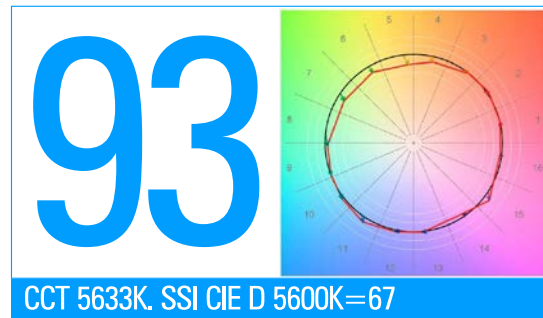

SPECIFICATIONS

NUMBER OF LIGHT ENGINES	3
COLOUR TEMPERATURE	Continuously adjustable from 2500K to 10000K
LIGHT INTENSITY	Dimmable 0 to 100, smooth and flicker-free
GREEN/MAGENTA CORRECTION	Continuously adjustable (full Plusgreen to full Minusgreen)
COLOR CONTROL MODES	CCT, HSI, RGB, Gels and Effects
LOCAL CONTROL	Shock proof buttons and color display
WIRE CONTROL	DMX-RDM with XLR-5 In & Out connectors
WIRELESS CONTROL	Wi-Fi ArtNet
COLOR RENDERING INDEX	95 CRI typical
TLCI INDEX	94 at 3200K and 93 at 5600K
PHOTOMETRICS	1012 Lux / 94 fc over a background of up to 3m / 10 feet
BEAM ANGLE	Asymmetrical adjustable: Horizontal beam angle 45° / Vertical beam angle adjustable 45° to 80°
DIMENSIONS	340x160x148mm / 13.4"x6.3"x5.8"
WEIGHT	3.7kg / 8.15 lbs. (fixture + yoke)
POWER DRAW	76W (0.34A at 220VAC — 0.69A at 110VAC)
POWER SUPPLY	90-264VAC 50/60Hz
LED RATED LIFE	More than 50.000 hours L70 / More than 35.000 hours L80
POWER CONNECTION	Neutrik PowerCon TRUE1 in and out connectors
OUTPUT FREQUENCY	16KHz flicker-free up to 2000fps
OPERATION TEMPERATURE	From -20°C to +40°C
COOLING	No-noise, fan-free passive cooling
PROTECTION	IP21 dustproof, indoor or outdoor protected use
VELVET LED TECHNOLOGY	RGBW high-power selected BIN LED core unit + multi Fresnel system
RIGGING OPTIONS	Aluminum yoke with 16 female combined with 28 pin, swivel ball head, pole operated yoke
QUICK MOUNTING ACCESSORIES	Removable barn doors, flight case
CONSTRUCTION & FINISH	Black anodized extruded aluminum and black powder coated sheet aluminum

SPECTRAL DISTRIBUTION — Horizontal beam angle 45° / Vertical beam angle adjustable 45° to 125°

LIGHTING COMPARISON