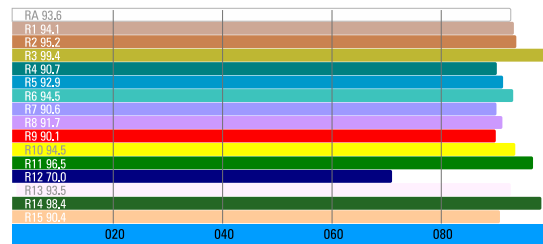

PHOTOMETRICS

435 lux 40 fc	422 lux 39 fc								6m/ 19.6'
598 lux 55 fc	580 lux 54 fc	598 lux 55 fc	580 lux 54 fc						5m/ 16.4'
743 lux 69 fc	730 lux 67 fc	743 lux 69 fc	730 lux 67 fc	743 lux 69 fc	730 lux 67 fc				4m/ 13'
1012 lux 94 fc	1056 lux 98 fc	1012 lux 94 fc	1056 lux 98 fc	1012 lux 94 fc	1056 lux 98 fc	1012 lux 94 fc	1056 lux 98 fc		3m/ 9.8'
1126 lux 104 fc	968 lux 90 fc	1126 lux 104 fc	968 lux 90 fc	1126 lux 104 fc	968 lux 90 fc	1126 lux 104 fc	968 lux 90 fc		2m/ 6.5'
1144 lux 106 fc	1080 lux 100 fc	1144 lux 106 fc	1080 lux 100 fc	1144 lux 106 fc	1080 lux 100 fc	1144 lux 106 fc	1080 lux 100 fc		1m/ 3.2'
152W 0.70A/220V 1.38A/110V	93	126W 0.57A/220V 1.14A/110V	93	94W 0.42A/220V 0.86A/110V	93	76W 0.34A/220V 0.69A/110V	93		
94		94		94		94