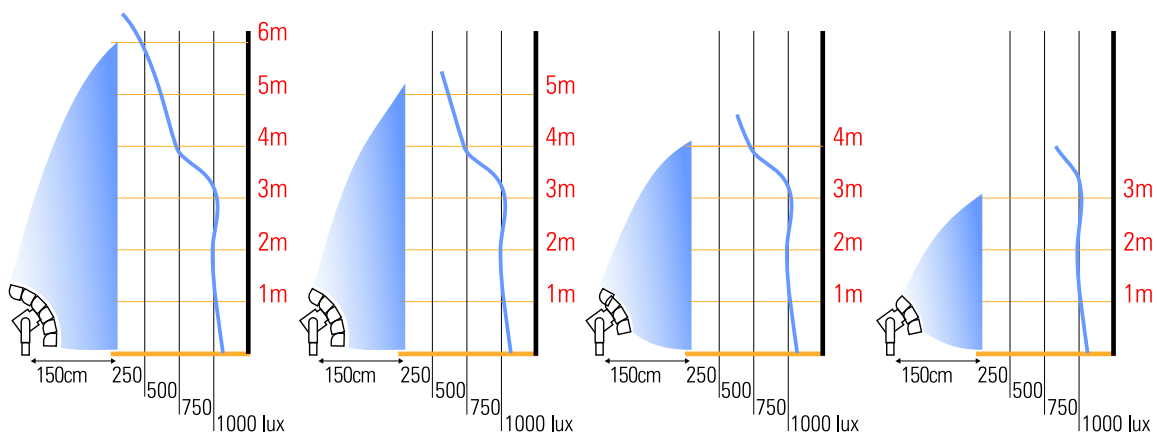

SPECIFICATIONS

NUMBER OF LIGHT ENGINES	3
COLOUR TEMPERATURE	Continuously adjustable from 2500K to 10000K
LIGHT INTENSITY	Dimmable 0 to 100, smooth and flicker-free
GREEN/MAGENTA CORRECTION	Continuously adjustable (full Plusgreen to full Minusgreen)
COLOR CONTROL MODES	CCT, HSI, RGB, Gels and Effects
LOCAL CONTROL	Shock proof buttons and color display
WIRE CONTROL	DMX-RDM with XLR-5 In & Out connectors
WIRELESS CONTROL	Wi-Fi ArtNet
COLOR RENDERING INDEX	95 CRI typical
TLCI INDEX	94 at 3200K and 93 at 5600K
PHOTOMETRICS	1012 Lux / 94 fc over a background of up to 3m / 10 feet
BEAM ANGLE	Asymmetrical adjustable: Horizontal beam angle 45° / Vertical beam angle adjustable 45° to 80°
DIMENSIONS	340x160x148mm / 13.4"x6.3"x5.8"
WEIGHT	3.7kg / 8.15 lbs. (fixture + yoke)
POWER DRAW	76W (0.34A at 220VAC — 0.69A at 110VAC)
POWER SUPPLY	90-264VAC 50/60Hz
LED RATED LIFE	More than 50.000 hours L70 / More than 35.000 hours L80
POWER CONNECTION	Neutrik PowerCon TRUE1 in and out connectors
OUTPUT FREQUENCY	16KHz flicker-free up to 2000fps
OPERATION TEMPERATURE	From -20°C to +40°C
COOLING	No-noise, fan-free passive cooling
PROTECTION	IP21 dustproof, indoor or outdoor protected use
VELVET LED TECHNOLOGY	RGBW high-power selected BIN LED core unit + multi Fresnel system
RIGGING OPTIONS	Aluminum yoke with 16 female combined with 28 pin, swivel ball head, pole operated yoke
QUICK MOUNTING ACCESSORIES	Removable barn doors, flight case
CONSTRUCTION & FINISH	Black anodized extruded aluminum and black powder coated sheet aluminum

SPECTRAL DISTRIBUTION — Horizontal beam angle 45° / Vertical beam angle adjustable 45° to 125°

LIGHTING COMPARISON