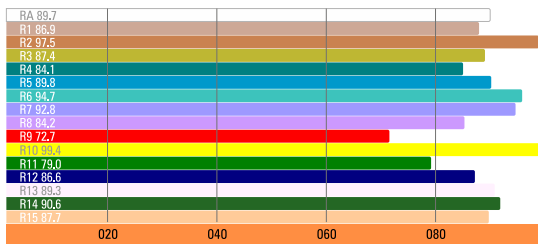

SPECIFICATIONS

NUMBER OF LIGHT ENGINES	3
COLOUR TEMPERATURE	Continuously adjustable from 2500K to 10000K
LIGHT INTENSITY	Dimmable 0 to 100, smooth and flicker-free
GREEN/MAGENTA CORRECTION	Continuously adjustable (full Plusgreen to full Minusgreen)
COLOR CONTROL MODES	CCT, HSI, RGB, Gels and Effects
LOCAL CONTROL	Shock proof buttons and color display
WIRE CONTROL	DMX-RDM with XLR-5 In & Out connectors
WIRELESS CONTROL	Wi-Fi ArtNet
COLOR RENDERING INDEX	95 CRI typical
TLCI INDEX	94 at 3200K and 93 at 5600K
PHOTOMETRICS	1012 Lux / 94 fc over a background of up to 3m / 10 feet
BEAM ANGLE	Asymmetrical adjustable: Horizontal beam angle 45° / Vertical beam angle adjustable 45° to 80°
DIMENSIONS	340x160x148mm / 13.4"x6.3"x5.8"
WEIGHT	3.7kg / 8.15 lbs. (fixture + yoke)
POWER DRAW	76W (0.34A at 220VAC — 0.69A at 110VAC)
POWER SUPPLY	90-264VAC 50/60Hz
LED RATED LIFE	More than 50.000 hours L70 / More than 35.000 hours L80
POWER CONNECTION	Neutrik PowerCon TRUE1 in and out connectors
OUTPUT FREQUENCY	16KHz flicker-free up to 2000fps
OPERATION TEMPERATURE	From -20°C to +40°C
COOLING	No-noise, fan-free passive cooling
PROTECTION	IP21 dustproof, indoor or outdoor protected use
VELVET LED TECHNOLOGY	RGBW high-power selected BIN LED core unit + multi Fresnel system
RIGGING OPTIONS	Aluminum yoke with 16 female combined with 28 pin, swivel ball head, pole operated yoke
QUICK MOUNTING ACCESSORIES	Removable barn doors, flight case
CONSTRUCTION & FINISH	Black anodized extruded aluminum and black powder coated sheet aluminum

SPECTRAL DISTRIBUTION — Horizontal beam angle 45° / Vertical beam angle adjustable 45° to 125°

LIGHTING COMPARISON