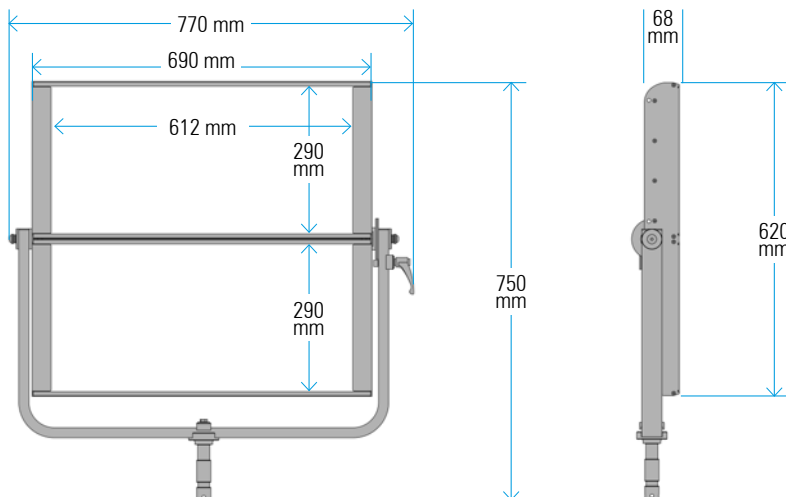

VELVET Power 2x2 Spot 15° Studio IP51

Ref.: VP2X2SPST

Datasheet: November 2021 / Page 2

SPECIFICATIONS

COLOUR TEMPERATURE	Adjustable from 2700K a 6500K (100K increments)
LIGHT INTENSITY	Dimmable 0 to 100 (smooth and flicker-free)
LOCAL CONTROL	Shock proof buttons and display
WIRE CONTROL	DMX DMX-RDM with XLR-5 IN connector
TLCI INDEX	98 at 3200K and 96 at 5600K
PHOTOMETRICS	23000 lux / 2137 fc at 3m / 9.8 feet 7000 lux/ 650 fc at 6m / 20 feet
BEAM ANGLE	15° Nominal 30° With D25 filter 45° With D50 filter 90° With D100 filter 105° With DVELVET filter
DIMENSIONS	690x620x68mm / 27"x24.5"x2.7" panel 770x750x125mm / 30"x29.5"x5" panel + yoke + PSU
WEIGHT	14 kg / 31 lbs panel 16 kg / 35.3 lbs panel + yoke 20 kg / 44 lbs panel + yoke + PSU
POWER DRAW	340W (12.1 Amps at 28 VDC – 0.7 Amps at 230VAC)
POWER SUPPLY	90-264V AC 50/60Hz through XLR3 connector
LED RATED LIFE	More than 50.000 hours
POWER CONNECTION	Neutrik XLR-3 DC In connector
OUTPUT FREQUENCY	2000 fps
OPERATION TEMPERATURE	From -20°C to +40°C
COOLING	No-noise, fan-free passive cooling
PROTECTION	IP51 dustproof, indoor or outdoor use
VELVET LED TECHNOLOGY	Selected BIN High-power LED + VELVET custom optics + CPU software control
CONSTRUCTION & FINISH	Made of black powdercoated extruded and sheet aluminum

VELVET Power 2x2 IP54 + M0 Yoke

VELVET Power 2x2 IP54 + P0 Yoke

VELVET Power 2x2 Spot 15° Studio IP51

Ref.: VP2X2SPST

Datasheet: November 2021 / Page 3

PHOTOMETRICS

CCT 3220K

CCT 5440K