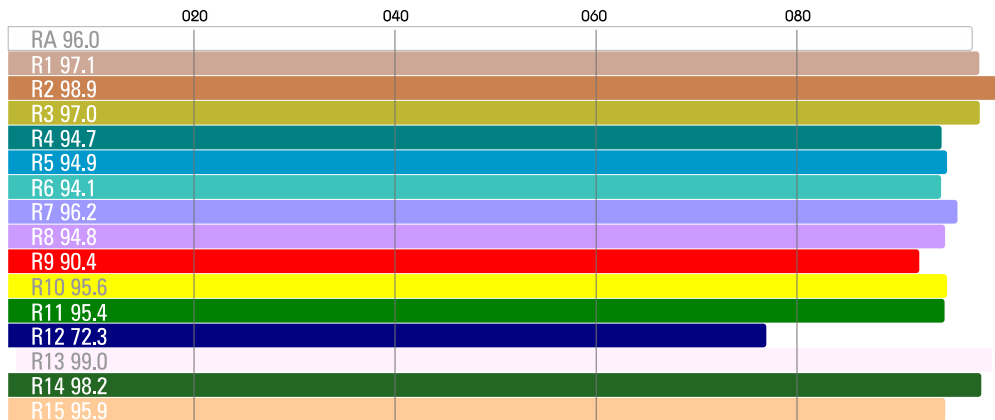

VELVET Power 2x2 Spot 15° Studio IP51

Ref.: VP2X2SPST

Datasheet: November 2021 / Page 2

SPECIFICATIONS

COLOUR TEMPERATURE	Adjustable from 2700K a 6500K (100K increments)
LIGHT INTENSITY	Dimmable 0 to 100 (smooth and flicker-free)
LOCAL CONTROL	Shock proof buttons and display
WIRE CONTROL	DMX DMX-RDM with XLR-5 IN connector
TLCI INDEX	98 at 3200K and 96 at 5600K
PHOTOMETRICS	23000 lux / 2137 fc at 3m / 9.8 feet 7000 lux/ 650 fc at 6m / 20 feet
BEAM ANGLE	15° Nominal 30° With D25 filter 45° With D50 filter 90° With D100 filter 105° With DVELVET filter
DIMENSIONS	690x620x68mm / 27"x24.5"x2.7" panel 770x750x125mm / 30"x29.5"x5" panel + yoke + PSU
WEIGHT	14 kg / 31 lbs panel 16 kg / 35.3 lbs panel + yoke 20 kg / 44 lbs panel + yoke + PSU
POWER DRAW	340W (12.1 Amps at 28 VDC – 0.7 Amps at 230VAC)
POWER SUPPLY	90-264V AC 50/60Hz through XLR3 connector
LED RATED LIFE	More than 50.000 hours
POWER CONNECTION	Neutrik XLR-3 DC In connector
OUTPUT FREQUENCY	2000 fps
OPERATION TEMPERATURE	From -20°C to +40°C
COOLING	No-noise, fan-free passive cooling
PROTECTION	IP51 dustproof, indoor or outdoor use
VELVET LED TECHNOLOGY	Selected BIN High-power LED + VELVET custom optics + CPU software control
CONSTRUCTION & FINISH	Made of black powdercoated extruded and sheet aluminum

VELVET Power 2x2 IP54 + M0 Yoke

VELVET Power 2x2 IP54 + P0 Yoke

VELVET Power 2x2 Spot 15° Studio IP51

Ref.: VP2X2SPST

Datasheet: November 2021 / Page 3

PHOTOMETRICS

CCT 3220K

CCT 5440K