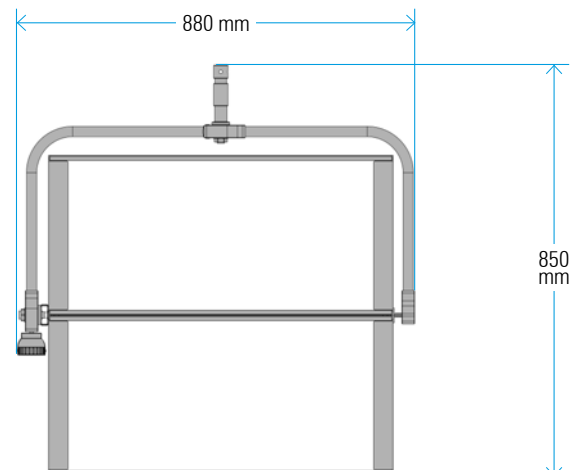

VELVET Power 2x2 Spot 15° Studio IP51

Ref.: VP2X2SPST

Datasheet: November 2021 / Page 2

SPECIFICATIONS

COLOUR TEMPERATURE	Adjustable from 2700K a 6500K (100K increments)
LIGHT INTENSITY	Dimmable 0 to 100 (smooth and flicker-free)
LOCAL CONTROL	Shock proof buttons and display
WIRE CONTROL	DMX DMX-RDM with XLR-5 IN connector
TLCI INDEX	98 at 3200K and 96 at 5600K
PHOTOMETRICS	23000 lux / 2137 fc at 3m / 9.8 feet 7000 lux/ 650 fc at 6m / 20 feet
BEAM ANGLE	15° Nominal 30° With D25 filter 45° With D50 filter 90° With D100 filter 105° With DVELVET filter
DIMENSIONS	690x620x68mm / 27"x24.5"x2.7" panel 770x750x125mm / 30"x29.5"x5" panel + yoke + PSU
WEIGHT	14 kg / 31 lbs panel 16 kg / 35.3 lbs panel + yoke 20 kg / 44 lbs panel + yoke + PSU
POWER DRAW	340W (12.1 Amps at 28 VDC – 0.7 Amps at 230VAC)
POWER SUPPLY	90-264V AC 50/60Hz through XLR3 connector
LED RATED LIFE	More than 50.000 hours
POWER CONNECTION	Neutrik XLR-3 DC In connector
OUTPUT FREQUENCY	2000 fps
OPERATION TEMPERATURE	From -20°C to +40°C
COOLING	No-noise, fan-free passive cooling
PROTECTION	IP51 dustproof, indoor or outdoor use
VELVET LED TECHNOLOGY	Selected BIN High-power LED + VELVET custom optics + CPU software control
CONSTRUCTION & FINISH	Made of black powdercoated extruded and sheet aluminum

VELVET Power 2x2 IP54 + M0 Yoke

VELVET Power 2x2 IP54 + P0 Yoke

VELVET Power 2x2 Spot 15° Studio IP51

Ref.: VP2X2SPST

Datasheet: November 2021 / Page 3

PHOTOMETRICS

CCT 3220K

CCT 5440K