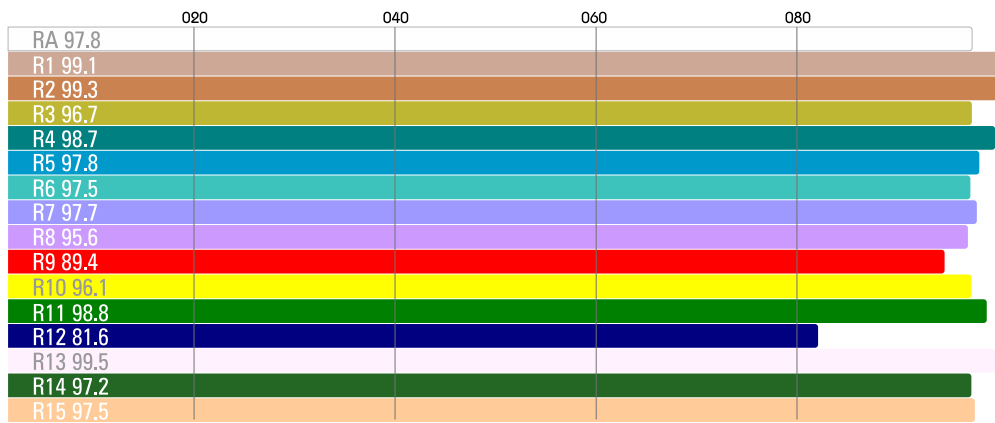

VELVET Power 2x2 Spot 15° Studio IP51

Ref.: VP2X2SPST

Datasheet: November 2021 / Page 3

PHOTOMETRICS