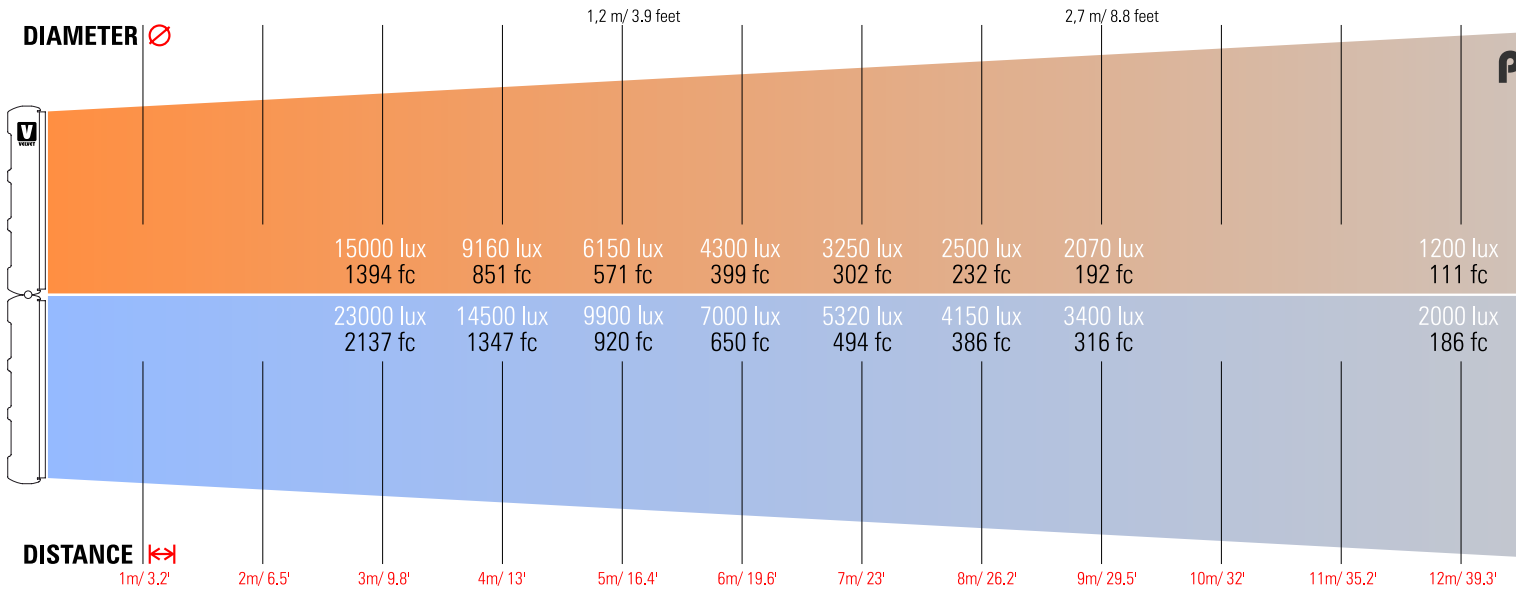

VELVET Power 2x2 Spot 15° Studio IP51

Ref.: VP2X2SPST

Datasheet: November 2021 / Page 2

SPECIFICATIONS

COLOUR TEMPERATURE	Adjustable from 2700K a 6500K (100K increments)
LIGHT INTENSITY	Dimmable 0 to 100 (smooth and flicker-free)
LOCAL CONTROL	Shock proof buttons and display
WIRE CONTROL	DMX DMX-RDM with XLR-5 IN connector
TLCI INDEX	98 at 3200K and 96 at 5600K
PHOTOMETRICS	23000 lux / 2137 fc at 3m / 9.8 feet 7000 lux/ 650 fc at 6m / 20 feet
BEAM ANGLE	15° Nominal 30° With D25 filter 45° With D50 filter 90° With D100 filter 105° With DVELVET filter
DIMENSIONS	690x620x68mm / 27"x24.5"x2.7" panel 770x750x125mm / 30"x29.5"x5" panel + yoke + PSU
WEIGHT	14 kg / 31 lbs panel 16 kg / 35.3 lbs panel + yoke 20 kg / 44 lbs panel + yoke + PSU
POWER DRAW	340W (12.1 Amps at 28 VDC – 0.7 Amps at 230VAC)
POWER SUPPLY	90-264V AC 50/60Hz through XLR3 connector
LED RATED LIFE	More than 50.000 hours
POWER CONNECTION	Neutrik XLR-3 DC In connector
OUTPUT FREQUENCY	2000 fps
OPERATION TEMPERATURE	From -20°C to +40°C
COOLING	No-noise, fan-free passive cooling
PROTECTION	IP51 dustproof, indoor or outdoor use
VELVET LED TECHNOLOGY	Selected BIN High-power LED + VELVET custom optics + CPU software control
CONSTRUCTION & FINISH	Made of black powdercoated extruded and sheet aluminum

VELVET Power 2x2 IP54 + M0 Yoke

VELVET Power 2x2 IP54 + P0 Yoke

VELVET Power 2x2 Spot 15° Studio IP51

Ref.: VP2X2SPST

Datasheet: November 2021 / Page 3

PHOTOMETRICS

CCT 3220K

CCT 5440K