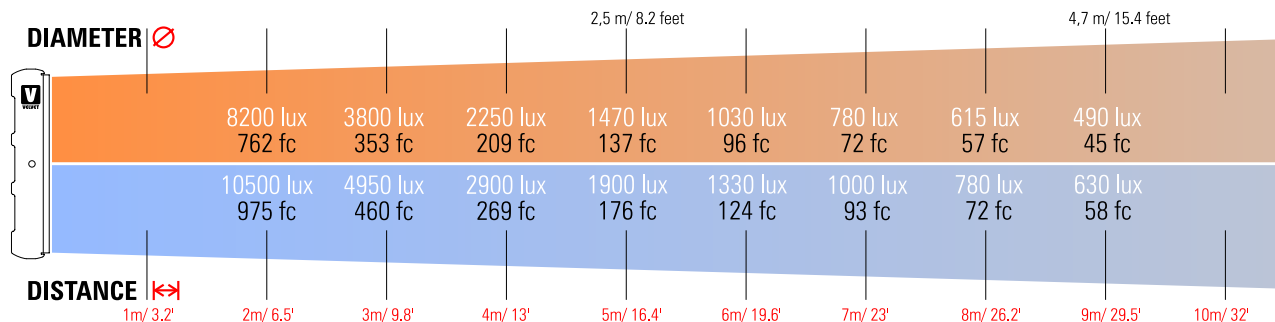

VELVET Power 2 Studio 30° IP51

Ref.: VP2ST

Datasheet: November 2021 / Page 2

SPECIFICATIONS

COLOUR TEMPERATURE	Adjustable from 2700K a 6500K (100K increments)
LIGHT INTENSITY	Dimmable 0 to 100 (smooth and flicker-free)
LOCAL CONTROL	Shock proof buttons and display
WIRE CONTROL	DMX DMX-RDM with XLR-5 IN connector
TLCI INDEX	98 at 3200K and 96 at 5600K
PHOTOMETRICS	4950 lux / 460 fc at 3m / 9.8 feet 1330 lux / 124 fc at 6m / 20 feet
BEAM ANGLE	30° Nominal 45° With D25 filter 60° With D50 filter 105° With D100 filter 115° With DVELVET filter
DIMENSIONS	690x308x68mm / 27.2"x12"x2.7" (panel) 815x435x68mm / 32.1"x17.1"x2.7" (panel+yoke)
WEIGHT	7 kg / 15,5 lbs (panel) 7.6 kg / 16.7 lbs (panel + yoke)
POWER DRAW	190W
POWER SUPPLY	90-264V AC 50/60Hz through XLR3 connector
LED RATED LIFE	More than 50.000 hours
POWER CONNECTION	Neutrik XLR-3 DC In connector
OUTPUT FREQUENCY	2000 fps
OPERATION TEMPERATURE	From -20°C to +40°C
COOLING	No-noise, fan-free passive cooling
PROTECTION	IP51 dustproof, indoor or outdoor use
VELVET LED TECHNOLOGY	Selected BIN High-power LED + VELVET custom optics + CPU software control
CONSTRUCTION & FINISH	Made of black powdercoated extruded and sheet aluminum

VELVET Power 2 IP54 + MO Yoke

VELVET Power 2 IP54 + PO Yoke

VELVET Power 2 Studio 30° IP51

Ref.: VP2ST

Datasheet: November 2021 / Page 3

PHOTOMETRICS

CCT 3220K

CCT 5440K