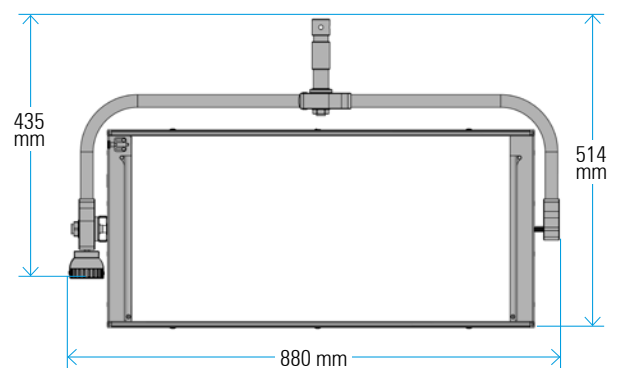

VELVET Power 2 IP54 + PO Yoke