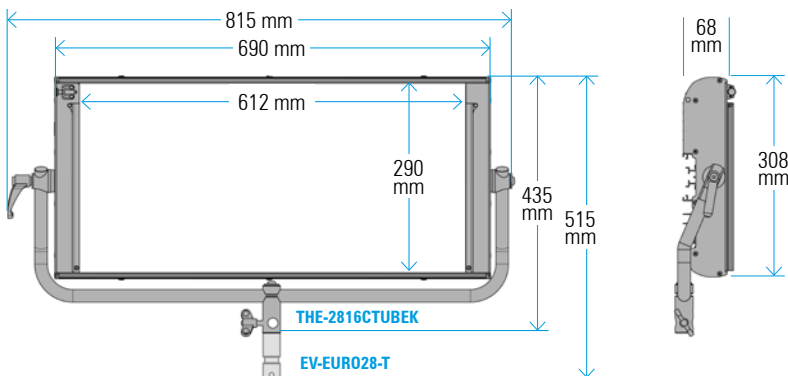

VELVET Power 2 Studio 30° IP51

Ref.: VP2ST

Datasheet: November 2021 / Page 2

SPECIFICATIONS

COLOUR TEMPERATURE	Adjustable from 2700K a 6500K (100K increments)
LIGHT INTENSITY	Dimmable 0 to 100 (smooth and flicker-free)
LOCAL CONTROL	Shock proof buttons and display
WIRE CONTROL	DMX DMX-RDM with XLR-5 IN connector
TLCI INDEX	98 at 3200K and 96 at 5600K
PHOTOMETRICS	4950 lux / 460 fc at 3m / 9.8 feet 1330 lux / 124 fc at 6m / 20 feet
BEAM ANGLE	30° Nominal 45° With D25 filter 60° With D50 filter 105° With D100 filter 115° With DVELVET filter
DIMENSIONS	690x308x68mm / 27.2"x12"x2.7" (panel) 815x435x68mm / 32.1"x17.1"x2.7" (panel+yoke)
WEIGHT	7 kg / 15,5 lbs (panel) 7.6 kg / 16.7 lbs (panel + yoke)
POWER DRAW	190W
POWER SUPPLY	90-264V AC 50/60Hz through XLR3 connector
LED RATED LIFE	More than 50.000 hours
POWER CONNECTION	Neutrik XLR-3 DC In connector
OUTPUT FREQUENCY	2000 fps
OPERATION TEMPERATURE	From -20°C to +40°C
COOLING	No-noise, fan-free passive cooling
PROTECTION	IP51 dustproof, indoor or outdoor use
VELVET LED TECHNOLOGY	Selected BIN High-power LED + VELVET custom optics + CPU software control
CONSTRUCTION & FINISH	Made of black powdercoated extruded and sheet aluminum

VELVET Power 2 IP54 + MO Yoke

VELVET Power 2 IP54 + PO Yoke

VELVET Power 2 Studio 30° IP51

Ref.: VP2ST

Datasheet: November 2021 / Page 3

PHOTOMETRICS

CCT 3220K

CCT 5440K