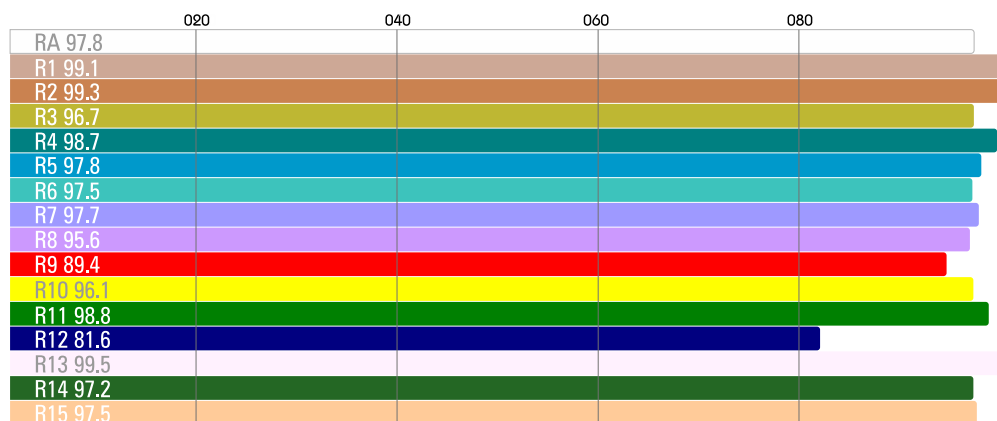

VELVET Power 2 Studio 30° IP51

Ref.: VP2ST

Datasheet: November 2021 / Page 2

SPECIFICATIONS

COLOUR TEMPERATURE	Adjustable from 2700K a 6500K (100K increments)
LIGHT INTENSITY	Dimmable 0 to 100 (smooth and flicker-free)
LOCAL CONTROL	Shock proof buttons and display
WIRE CONTROL	DMX DMX-RDM with XLR-5 IN connector
TLCI INDEX	98 at 3200K and 96 at 5600K
PHOTOMETRICS	4950 lux / 460 fc at 3m / 9.8 feet 1330 lux / 124 fc at 6m / 20 feet
BEAM ANGLE	30° Nominal 45° With D25 filter 60° With D50 filter 105° With D100 filter 115° With DVELVET filter
DIMENSIONS	690x308x68mm / 27.2"x12"x2.7" (panel) 815x435x68mm / 32.1"x17.1"x2.7" (panel+yoke)
WEIGHT	7 kg / 15,5 lbs (panel) 7.6 kg / 16.7 lbs (panel + yoke)
POWER DRAW	190W
POWER SUPPLY	90-264V AC 50/60Hz through XLR3 connector
LED RATED LIFE	More than 50.000 hours
POWER CONNECTION	Neutrik XLR-3 DC In connector
OUTPUT FREQUENCY	2000 fps
OPERATION TEMPERATURE	From -20°C to +40°C
COOLING	No-noise, fan-free passive cooling
PROTECTION	IP51 dustproof, indoor or outdoor use
VELVET LED TECHNOLOGY	Selected BIN High-power LED + VELVET custom optics + CPU software control
CONSTRUCTION & FINISH	Made of black powdercoated extruded and sheet aluminum

VELVET Power 2 IP54 + MO Yoke

VELVET Power 2 IP54 + PO Yoke

VELVET Power 2 Studio 30° IP51

Ref.: VP2ST

Datasheet: November 2021 / Page 3

PHOTOMETRICS

CCT 3220K

CCT 5440K