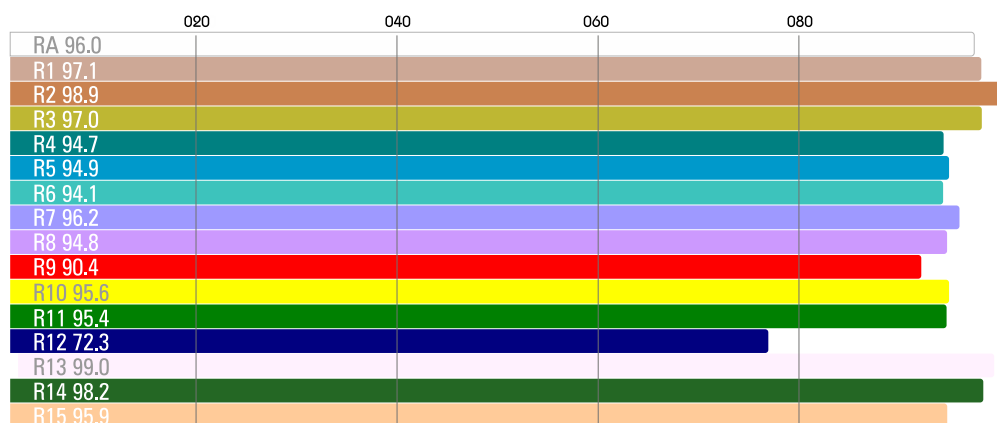

VELVET Power 2 Studio 30° IP51

Ref.: VP2ST

Datasheet: November 2021 / Page 2

SPECIFICATIONS

COLOUR TEMPERATURE	Adjustable from 2700K a 6500K (100K increments)
LIGHT INTENSITY	Dimmable 0 to 100 (smooth and flicker-free)
LOCAL CONTROL	Shock proof buttons and display
WIRE CONTROL	DMX DMX-RDM with XLR-5 IN connector
TLCI INDEX	98 at 3200K and 96 at 5600K
PHOTOMETRICS	4950 lux / 460 fc at 3m / 9.8 feet 1330 lux / 124 fc at 6m / 20 feet
BEAM ANGLE	30° Nominal 45° With D25 filter 60° With D50 filter 105° With D100 filter 115° With DVELVET filter
DIMENSIONS	690x308x68mm / 27.2"x12"x2.7" (panel) 815x435x68mm / 32.1"x17.1"x2.7" (panel+yoke)
WEIGHT	7 kg / 15,5 lbs (panel) 7.6 kg / 16.7 lbs (panel + yoke)
POWER DRAW	190W
POWER SUPPLY	90-264V AC 50/60Hz through XLR3 connector
LED RATED LIFE	More than 50.000 hours
POWER CONNECTION	Neutrik XLR-3 DC In connector
OUTPUT FREQUENCY	2000 fps
OPERATION TEMPERATURE	From -20°C to +40°C
COOLING	No-noise, fan-free passive cooling
PROTECTION	IP51 dustproof, indoor or outdoor use
VELVET LED TECHNOLOGY	Selected BIN High-power LED + VELVET custom optics + CPU software control
CONSTRUCTION & FINISH	Made of black powdercoated extruded and sheet aluminum

VELVET Power 2 IP54 + MO Yoke

VELVET Power 2 IP54 + PO Yoke

VELVET Power 2 Studio 30° IP51

Ref.: VP2ST

Datasheet: November 2021 / Page 3

PHOTOMETRICS

CCT 3220K

CCT 5440K