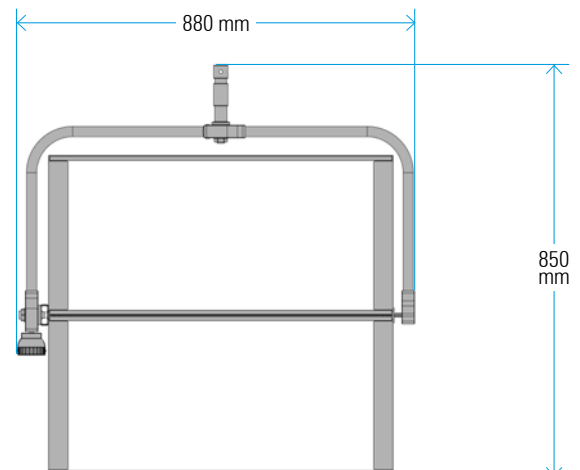

VELVET Power 2x2 Studio

Ref.: VP2X2STNY

Datasheet: November 2024 / Page 2

SPECIFICATIONS

COLOUR TEMPERATURE	Adjustable from 2700K a 6500K (100K increments)
LIGHT INTENSITY	Dimmable 0 to 100 (smooth and flicker-free)
LOCAL CONTROL	Shock proof buttons and display
WIRE CONTROL	DMX-RDM with XLR-5 In connector
TLCI INDEX	98 at 3200K and 96 at 5600K
PHOTOMETRICS	10000 lux / 929 fc at 3m / 9.8 feet 2260 lux / 247 fc at 6m / 20 feet
BEAM ANGLE	30° Nominal 45° With D25 filter 60° With D50 filter 105° With D100 filter 115° With DVELVET filter
DIMENSIONS	690x620x68mm / 27"x24.5"x2.7" panel 770x750x125mm / 30"x29.5"x5" panel + yoke + PSU
WEIGHT	14 kg / 31 lbs panel 16 kg / 35.3 lbs panel + yoke 20 kg / 44 lbs panel + yoke + PSU
POWER DRAW	410W (1.86 Amps at 230VAC)
POWER SUPPLY	90-264V AC 50/60Hz through XLR3 connector
LED RATED LIFE	More than 50.000 hours
POWER CONNECTION	Neutrik XLR-3 DC In connector
OUTPUT FREQUENCY	2000 fps
OPERATION TEMPERATURE	From -20°C to +40°C
COOLING	No-noise, fan-free passive cooling
PROTECTION	IP51 dustproof, indoor or outdoor use
VELVET LED TECHNOLOGY	Selected BIN High-power LED + VELVET custom optics + CPU software control
CONSTRUCTION & FINISH	Made of black powdercoated extruded and sheet aluminum

VELVET Power 2x2 IP54 + M0 Yoke

VELVET Power 2x2 IP54 + P0 Yoke

VELVET Power 2x2 Studio

Ref.: VP2X2STNY

Datasheet: November 2024 / Page 3

PHOTOMETRICS