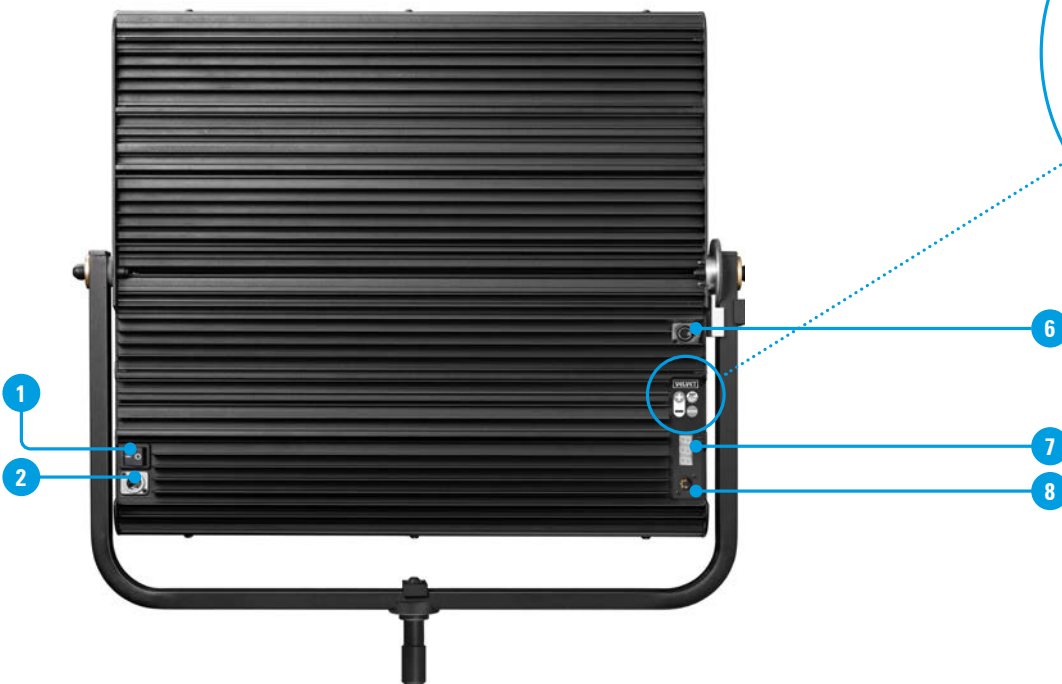

VELVET Power 2x2 Studio

Ref.: VP2X2STNY

Datasheet: November 2024 / Page 1

2x2 feet bicolor dustproof AC powered concentrated long distance beam light LED panel

Hard and soft light in the same fixture. Dustproof IP51 bicolor rated panel. Long throw concentrated beam of 15° or 30°. High TLCI & CRI (97). Precise color temperature adjustment from 2700K to 6500K. Totally silent fanless operation. robust and lightweight low-carbon aluminum body. High efficiency: low power consumption. DMX-RDM control. AC & DMX In & Out built-in connectors.

More info

[Website](#)

1. Power switch
2. XLR-3 DC In
3. + / - Adjustment buttons
4. 3200K / 5600K Quick access button
5. Mode selection button (Dimmer / Colour Temp)
6. XLR-5 DMX Out
7. Digital display
8. XLR-5 DMX In