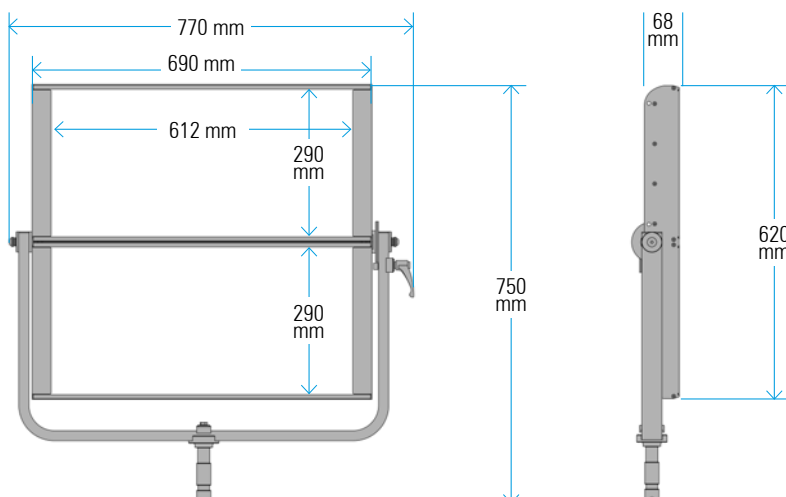

VELVET Power 2x2 Studio

Ref.: VP2X2STNY

Datasheet: November 2024 / Page 2

SPECIFICATIONS

COLOUR TEMPERATURE	Adjustable from 2700K a 6500K (100K increments)
LIGHT INTENSITY	Dimmable 0 to 100 (smooth and flicker-free)
LOCAL CONTROL	Shock proof buttons and display
WIRE CONTROL	DMX-RDM with XLR-5 In connector
TLCI INDEX	98 at 3200K and 96 at 5600K
PHOTOMETRICS	10000 lux / 929 fc at 3m / 9.8 feet 2260 lux / 247 fc at 6m / 20 feet
BEAM ANGLE	30° Nominal 45° With D25 filter 60° With D50 filter 105° With D100 filter 115° With DVELVET filter
DIMENSIONS	690x620x68mm / 27"x24.5"x2.7" panel 770x750x125mm / 30"x29.5"x5" panel + yoke + PSU
WEIGHT	14 kg / 31 lbs panel 16 kg / 35.3 lbs panel + yoke 20 kg / 44 lbs panel + yoke + PSU
POWER DRAW	410W (1.86 Amps at 230VAC)
POWER SUPPLY	90-264V AC 50/60Hz through XLR3 connector
LED RATED LIFE	More than 50.000 hours
POWER CONNECTION	Neutrik XLR-3 DC In connector
OUTPUT FREQUENCY	2000 fps
OPERATION TEMPERATURE	From -20°C to +40°C
COOLING	No-noise, fan-free passive cooling
PROTECTION	IP51 dustproof, indoor or outdoor use
VELVET LED TECHNOLOGY	Selected BIN High-power LED + VELVET custom optics + CPU software control
CONSTRUCTION & FINISH	Made of black powdercoated extruded and sheet aluminum

VELVET Power 2x2 IP54 + M0 Yoke

VELVET Power 2x2 IP54 + P0 Yoke

VELVET Power 2x2 Studio

Ref.: VP2X2STNY

Datasheet: November 2024 / Page 3

PHOTOMETRICS