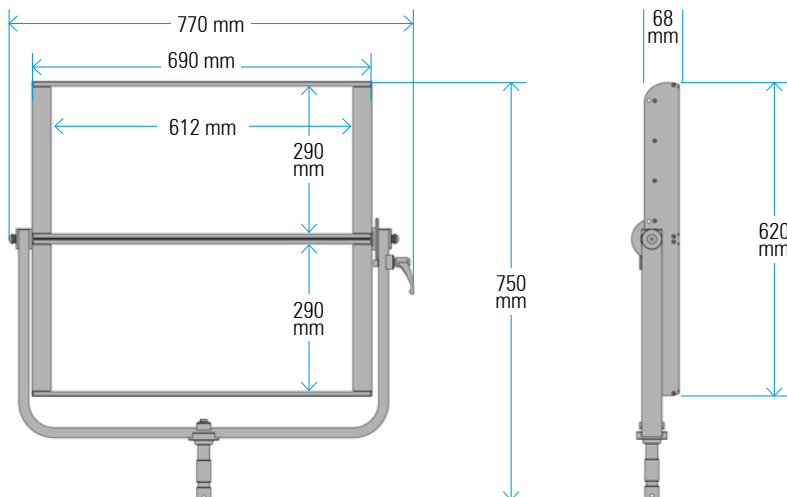

VELVET Power 2x2 Spot Studio

Ref.: VP2X2SPSTNY

Datasheet: November 2024 / Page 2

SPECIFICATIONS

COLOUR TEMPERATURE	Adjustable from 2700K a 6500K (100K increments)
LIGHT INTENSITY	Dimmable 0 to 100 (smooth and flicker-free)
LOCAL CONTROL	Shock proof buttons and display
WIRE CONTROL	DMX-RDM with XLR-5 In connector
TLCI INDEX	98 at 3200K and 96 at 5600K
PHOTOMETRICS	23000 lux / 2137 fc at 3m / 9.8 feet 7000 lux / 650 fc at 6m / 20 feet
BEAM ANGLE	15° Nominal 30° With D25 filter 45° With D50 filter 90° With D100 filter 105° With DVELVET filter
DIMENSIONS	690x620x68mm / 27"x24.5"x2.7" panel 770x750x125mm / 30"x29.5"x5" panel + yoke + PSU
WEIGHT	14 kg / 31 lbs panel 16 kg / 35.3 lbs panel + yoke 20 kg / 44 lbs panel + yoke + PSU
POWER DRAW	410W (1.86 Amps at 230VAC)
POWER SUPPLY	90-264V AC 50/60Hz through XLR3 connector
LED RATED LIFE	More than 50.000 hours
POWER CONNECTION	Neutrik XLR-3 DC In connector
OUTPUT FREQUENCY	2000 fps
OPERATION TEMPERATURE	From -20°C to +40°C
COOLING	No-noise, fan-free passive cooling
PROTECTION	IP51 dustproof, indoor or outdoor use
VELVET LED TECHNOLOGY	Selected BIN High-power LED + VELVET custom optics + CPU software control
CONSTRUCTION & FINISH	Made of black powdercoated extruded and sheet aluminum

VELVET Power 2x2 IP54 + M0 Yoke