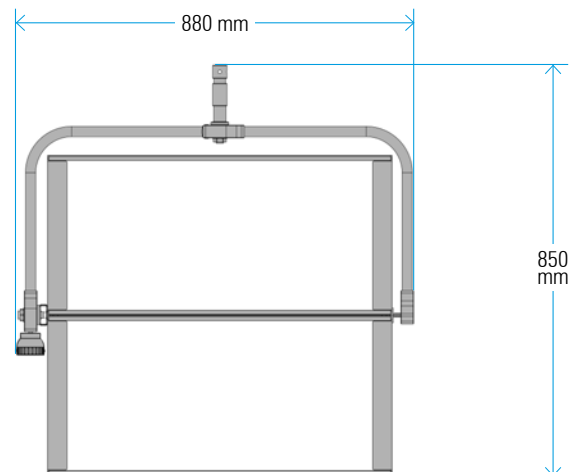

VELVET Power 2x2 IP54 + P0 Yoke