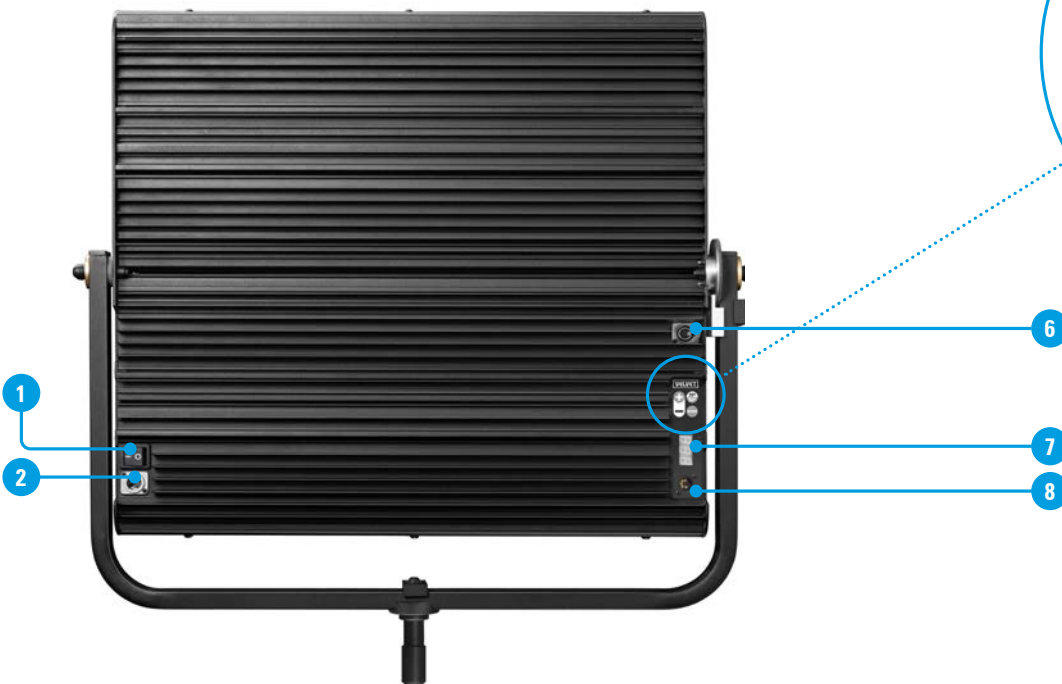

VELVET Power 2x2 Spot Studio

Ref.: VP2X2SPSTNY

Datasheet: November 2024 / Page 1

2x2 feet bicolor dustproof AC powered concentrated long distance beam light LED panel

Hard and soft light in the same fixture. Dustproof IP51 bicolor rated panel. Long throw concentrated beam of 15° or 30°. High TLCI & CRI (97). Precise color temperature adjustment from 2700K to 6500K. Totally silent fanless operation. Robust and lightweight low-carbon aluminum body. High efficiency: low power consumption. DMX-RDM control. AC & DMX In & Out built-in connectors.

More info

[Website](#)

1. Power switch
2. XLR-3 DC In
3. +/- Adjustment buttons
4. 3200K/ 5600K Quick access button
5. Mode selection button (Dimmer/ Colour Temp)
6. XLR-5 DMX Out
7. Digital display
8. XLR-5 DMX In