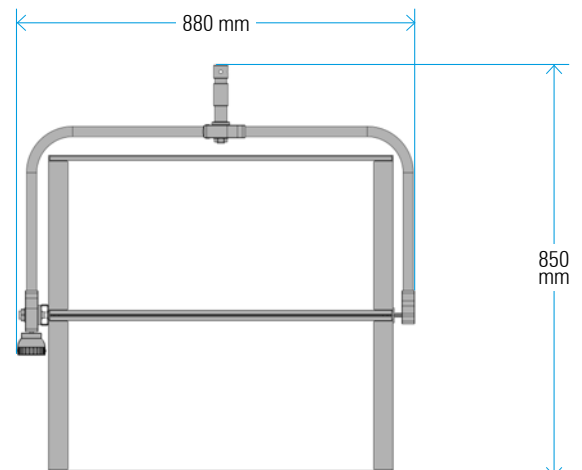

Ref.: VP2X2IP54NY

Datasheet: November 2024 / Page 2

SPECIFICATIONS

COLOUR TEMPERATURE	Adjustable from 2700K a 6500K (100K increments)
LIGHT INTENSITY	Dimmable 0 to 100 (smooth and flicker-free)
LOCAL CONTROL	Shock proof buttons and display
WIRE CONTROL	DMX-RDM with XLR-5 In connector (In & Out with DMX splitter)
TLCI INDEX	98 at 3200K and 96 at 5600K
PHOTOMETRICS	10000 lux / 929 fc at 3m / 9.8 feet 2260 lux / 247 fc at 6m / 20 feet
BEAM ANGLE	30° Nominal 45° With D25 filter 60° With D50 filter 105° With D100 filter 115° With DVELVET filter
DIMENSIONS	690x620x68mm / 27"x24.5"x2.7" panel 770x750x125mm / 30"x29.5"x5" panel + yoke + PSU
WEIGHT	14 kg / 31 lbs panel 16 kg / 35.3 lbs panel + yoke 20 kg / 44 lbs panel + yoke + PSU
POWER DRAW	410W (14.6 Amps at 28 VDC – 1.86 Amps at 230VAC)
POWER SUPPLY	26-28V DC 90-264V AC 50/60Hz
LED RATED LIFE	More than 50.000 hours
POWER CONNECTION	Neutrik XLR-3 DC In connector
OUTPUT FREQUENCY	2000 fps
OPERATION TEMPERATURE	From -20°C to +40°C
COOLING	No-noise, fan-free passive cooling
PROTECTION	IP54 rainproof, indoor or outdoor use
VELVET LED TECHNOLOGY	Selected BIN High-power LED + VELVET custom optics + CPU software control
CONSTRUCTION & FINISH	Made of black powdercoated extruded and sheet aluminum

VELVET Power 2x2 IP54 + M0 Yoke

VELVET Power 2x2 IP54 + P0 Yoke

VELVET Power 2x2 IP54

Ref.: VP2X2IP54NY

Datasheet: November 2024 / Page 3

PHOTOMETRICS