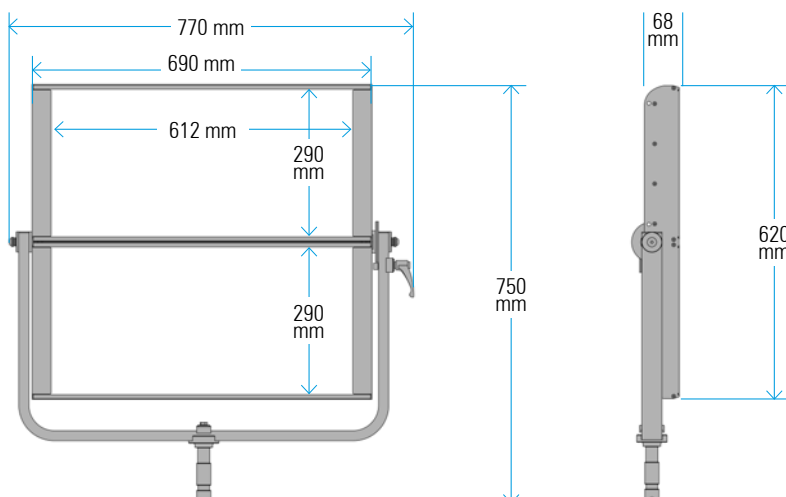

Ref.: VP2X2IP54NY

Datasheet: November 2024 / Page 2

SPECIFICATIONS

COLOUR TEMPERATURE	Adjustable from 2700K a 6500K (100K increments)
LIGHT INTENSITY	Dimmable 0 to 100 (smooth and flicker-free)
LOCAL CONTROL	Shock proof buttons and display
WIRE CONTROL	DMX-RDM with XLR-5 In connector (In & Out with DMX splitter)
TLCI INDEX	98 at 3200K and 96 at 5600K
PHOTOMETRICS	10000 lux / 929 fc at 3m / 9.8 feet 2260 lux / 247 fc at 6m / 20 feet
BEAM ANGLE	30° Nominal 45° With D25 filter 60° With D50 filter 105° With D100 filter 115° With DVELVET filter
DIMENSIONS	690x620x68mm / 27"x24.5"x2.7" panel 770x750x125mm / 30"x29.5"x5" panel + yoke + PSU
WEIGHT	14 kg / 31 lbs panel 16 kg / 35.3 lbs panel + yoke 20 kg / 44 lbs panel + yoke + PSU
POWER DRAW	410W (14.6 Amps at 28 VDC – 1.86 Amps at 230VAC)
POWER SUPPLY	26-28V DC 90-264V AC 50/60Hz
LED RATED LIFE	More than 50.000 hours
POWER CONNECTION	Neutrik XLR-3 DC In connector
OUTPUT FREQUENCY	2000 fps
OPERATION TEMPERATURE	From -20°C to +40°C
COOLING	No-noise, fan-free passive cooling
PROTECTION	IP54 rainproof, indoor or outdoor use
VELVET LED TECHNOLOGY	Selected BIN High-power LED + VELVET custom optics + CPU software control
CONSTRUCTION & FINISH	Made of black powdercoated extruded and sheet aluminum

VELVET Power 2x2 IP54 + M0 Yoke

VELVET Power 2x2 IP54 + P0 Yoke

VELVET Power 2x2 IP54

Ref.: VP2X2IP54NY

Datasheet: November 2024 / Page 3

PHOTOMETRICS