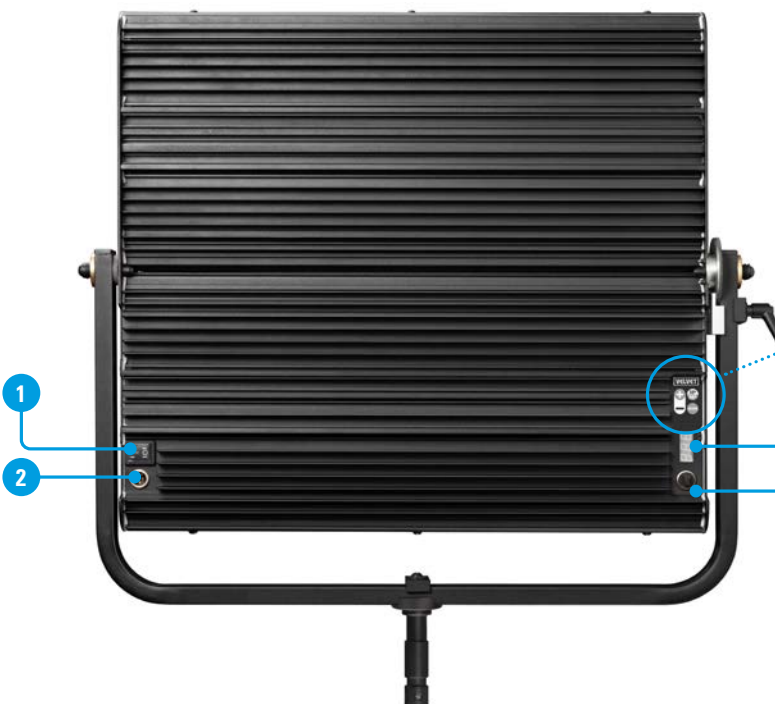

VELVET Power 2x2 Spot IP54

Ref.: VP2X2SPIP54NY

Datasheet: November 2024 / Page 1

2x2 feet bicolor weatherproof concentrated long distance beam light LED panel

Hard and soft light in the same fixture. Rainproof IP54 bicolor rated panel. Long throw concentrated beam of 15° or 30°. High TLCI (97). Precise color temperature adjustment from 2700K to 6500K. Totally silent fanless operation. Robust and lightweight, low-carbon aluminum body. High efficiency means 100% light output even with V-lock / Gold mount batteries. DMX-RDM control.

More info

[Website](#)

1. Power switch
2. XLR-3 DC In
3. + / - Adjustment buttons
4. 3200K / 5600K Quick access button
5. Mode selection button (Dimmer/ Colour Temp)
6. Digital display
7. XLR-5 DMX In