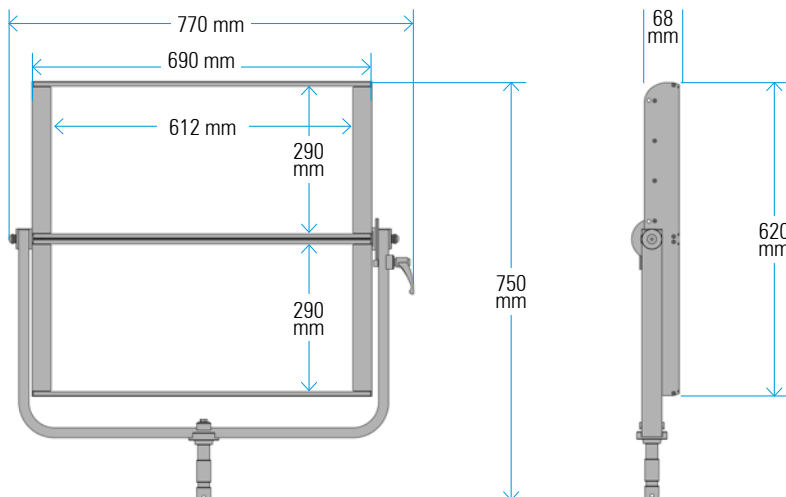

Ref.: VP2X2SPIP54NY

Datasheet: November 2024 / Page 2

SPECIFICATIONS

COLOUR TEMPERATURE	Adjustable from 2700K a 6500K (100K increments)
LIGHT INTENSITY	Dimmable 0 to 100 (smooth and flicker-free)
LOCAL CONTROL	Shock proof buttons and display
WIRE CONTROL	DMX-RDM with XLR-5 In connector (In & Out with DMX splitter)
TLCI INDEX	98 at 3200K and 96 at 5600K
PHOTOMETRICS	23000 lux / 2137 fc at 3m / 9.8 feet 7000 lux / 650 fc at 6m / 20 feet
BEAM ANGLE	15° Nominal 30° With D25 filter 45° With D50 filter 90° With D100 filter 105° With DVELVET filter
DIMENSIONS	690x620x68mm / 27"x24.5"x2.7" panel 770x750x125mm / 30"x29.5"x5" panel + yoke + PSU
WEIGHT	14 kg / 31 lbs panel 16 kg / 35.3 lbs panel + yoke 20 kg / 44 lbs panel + yoke + PSU
POWER DRAW	410W (14.6 Amps at 28 VDC – 1.86 Amps at 230VAC)
POWER SUPPLY	26-28V DC 90-264V AC 50/60Hz
LED RATED LIFE	More than 50.000 hours
POWER CONNECTION	Neutrik XLR-3 DC In connector
OUTPUT FREQUENCY	2000 fps
OPERATION TEMPERATURE	From -20°C to +40°C
COOLING	No-noise, fan-free passive cooling
PROTECTION	IP54 rainproof, indoor or outdoor use
VELVET LED TECHNOLOGY	Selected BIN High-power LED + VELVET custom optics + CPU software control
CONSTRUCTION & FINISH	Made of black powdercoated extruded and sheet aluminum

VELVET Power 2x2 IP54 + M0 Yoke

VELVET Power 2x2 IP54 + P0 Yoke

VELVET Power 2x2 Spot IP54

Ref.: VP2X2SPIP54NY

Datasheet: November 2024 / Page 3

PHOTOMETRICS