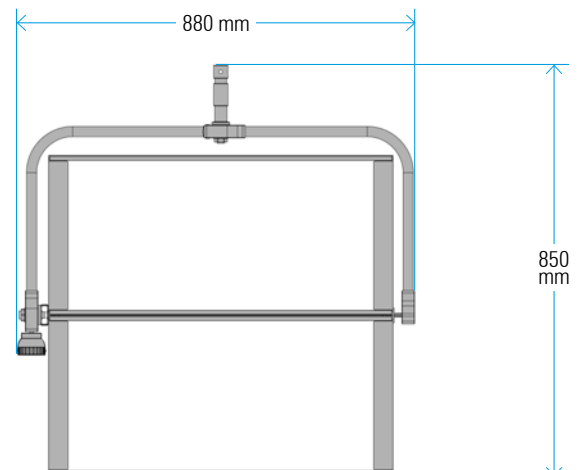

Ref.: VP2X2SPIP54NY

Datasheet: November 2024 / Page 2

SPECIFICATIONS

COLOUR TEMPERATURE	Adjustable from 2700K a 6500K (100K increments)
LIGHT INTENSITY	Dimmable 0 to 100 (smooth and flicker-free)
LOCAL CONTROL	Shock proof buttons and display
WIRE CONTROL	DMX-RDM with XLR-5 In connector (In & Out with DMX splitter)
TLCI INDEX	98 at 3200K and 96 at 5600K
PHOTOMETRICS	23000 lux / 2137 fc at 3m / 9.8 feet 7000 lux / 650 fc at 6m / 20 feet
BEAM ANGLE	15° Nominal 30° With D25 filter 45° With D50 filter 90° With D100 filter 105° With DVELVET filter
DIMENSIONS	690x620x68mm / 27"x24.5"x2.7" panel 770x750x125mm / 30"x29.5"x5" panel + yoke + PSU
WEIGHT	14 kg / 31 lbs panel 16 kg / 35.3 lbs panel + yoke 20 kg / 44 lbs panel + yoke + PSU
POWER DRAW	410W (14.6 Amps at 28 VDC – 1.86 Amps at 230VAC)
POWER SUPPLY	26-28V DC 90-264V AC 50/60Hz
LED RATED LIFE	More than 50.000 hours
POWER CONNECTION	Neutrik XLR-3 DC In connector
OUTPUT FREQUENCY	2000 fps
OPERATION TEMPERATURE	From -20°C to +40°C
COOLING	No-noise, fan-free passive cooling
PROTECTION	IP54 rainproof, indoor or outdoor use
VELVET LED TECHNOLOGY	Selected BIN High-power LED + VELVET custom optics + CPU software control
CONSTRUCTION & FINISH	Made of black powdercoated extruded and sheet aluminum

VELVET Power 2x2 IP54 + M0 Yoke

VELVET Power 2x2 IP54 + P0 Yoke

VELVET Power 2x2 Spot IP54

Ref.: VP2X2SPIP54NY

Datasheet: November 2024 / Page 3

PHOTOMETRICS