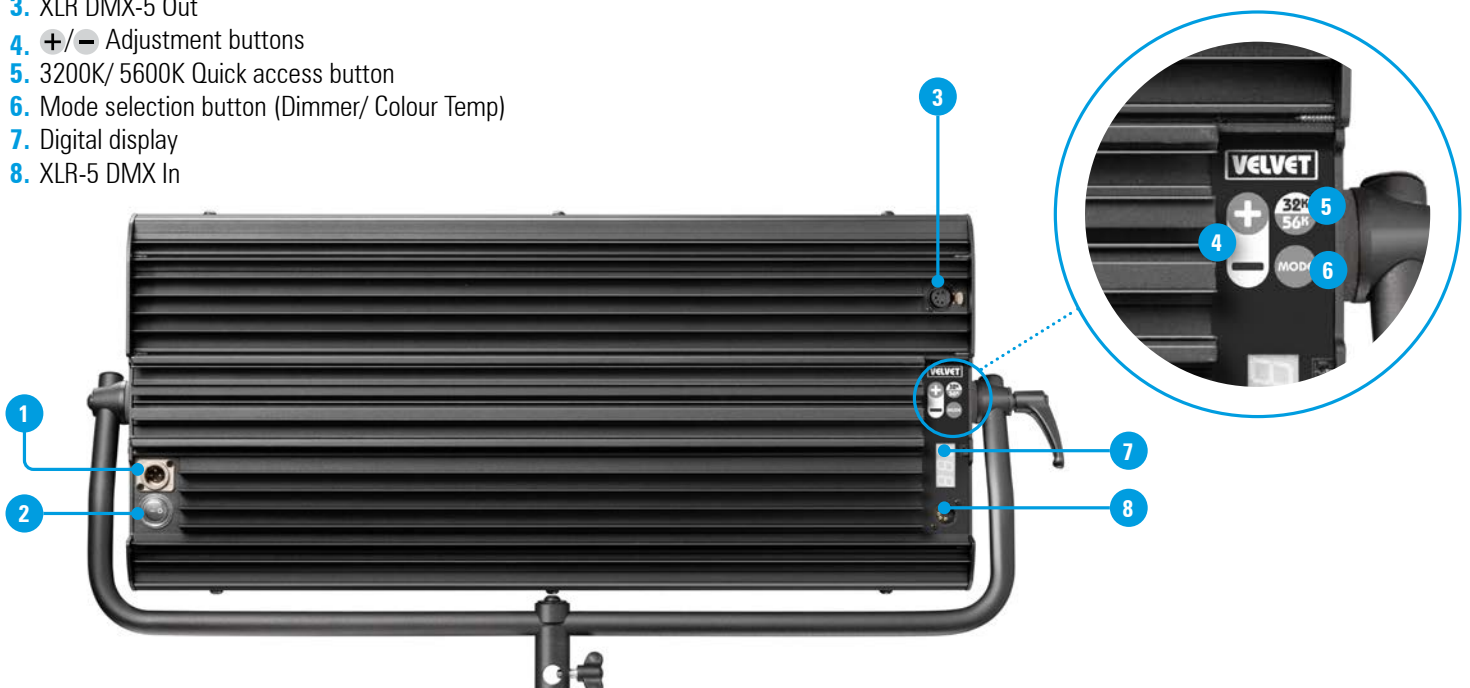

VELVET Power 2 Studio

Ref.: VP2STNY

Datasheet: November 2024 / Page 1

2x1 feet bicolor dustproof AC powered concentrated long distance beam light LED panel

Hard and soft light in the same fixture. Dustproof IP51 bicolor rated panel. Long throw concentrated beam of 15° or 30°. High TLCI & CRI (97). Precise color temperature adjustment from 2700K to 6500K. Totally silent fanless operation. Robust and lightweight low-carbon aluminum body. High efficiency: low power consumption. DMX-RDM control. AC & DMX In & Out built-in connectors.

More info

[Website](#)

1. XLR-3 DC In
2. Power switch
3. XLR DMX-5 Out
4. + / - Adjustment buttons
5. 3200K / 5600K Quick access button
6. Mode selection button (Dimmer / Colour Temp)
7. Digital display
8. XLR-5 DMX In

VELVET Power 2 Studio

Ref.: VP2STNY

Datasheet: November 2024 / Page 2

SPECIFICATIONS

COLOUR TEMPERATURE	Adjustable from 2700K a 6500K (100K increments)
LIGHT INTENSITY	Dimmable 0 to 100 (smooth and flicker-free)
LOCAL CONTROL	Shock proof buttons and display
WIRE CONTROL	DMX-RDM with XLR-5 In connector
TLCI INDEX	98 at 3200K and 96 at 5600K
PHOTOMETRICS	4950 lux / 460 fc at 3m / 9.8 feet 1330 lux / 124 fc at 6m / 20 feet
BEAM ANGLE	30° Nominal 45° With D25 filter 60° With D50 filter 105° With D100 filter 115° With DVELVET filter
DIMENSIONS	690x308x68mm / 27.2"x12"x2.7" (panel) 815x435x68mm / 32.1"x17.1"x2.7" (panel+yoke)
WEIGHT	7 kg / 15,5 lbs (panel) 7.6 kg / 16.7 lbs (panel + yoke)
POWER DRAW	190W
POWER SUPPLY	90-264V AC 50/60Hz through XLR3 connector
LED RATED LIFE	More than 50.000 hours
POWER CONNECTION	Neutrik XLR-3 DC In connector
OUTPUT FREQUENCY	2000 fps
OPERATION TEMPERATURE	From -20°C to +40°C
COOLING	No-noise, fan-free passive cooling
PROTECTION	IP51 dustproof, indoor or outdoor use
VELVET LED TECHNOLOGY	Selected BIN High-power LED + VELVET custom optics + CPU software control
CONSTRUCTION & FINISH	Made of black powdercoated extruded and sheet aluminum