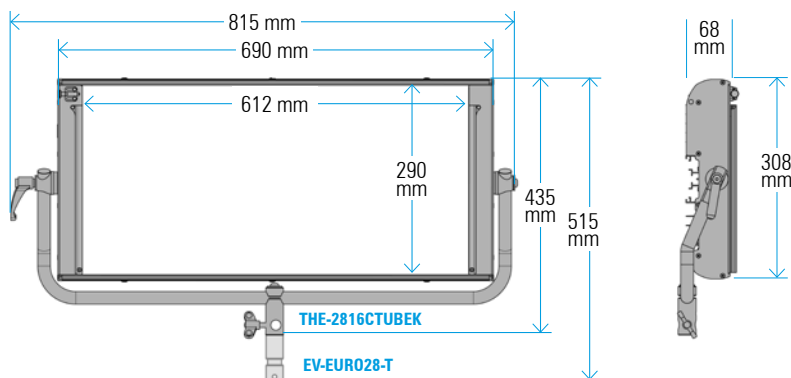

VELVET Power 2 Studio

Ref.: VP2STNY

Datasheet: November 2024 / Page 2

SPECIFICATIONS

COLOUR TEMPERATURE	Adjustable from 2700K a 6500K (100K increments)
LIGHT INTENSITY	Dimmable 0 to 100 (smooth and flicker-free)
LOCAL CONTROL	Shock proof buttons and display
WIRE CONTROL	DMX-RDM with XLR-5 In connector
TLCI INDEX	98 at 3200K and 96 at 5600K
PHOTOMETRICS	4950 lux / 460 fc at 3m / 9.8 feet 1330 lux / 124 fc at 6m / 20 feet
BEAM ANGLE	30° Nominal 45° With D25 filter 60° With D50 filter 105° With D100 filter 115° With DVELVET filter
DIMENSIONS	690x308x68mm / 27.2"x12"x2.7" (panel) 815x435x68mm / 32.1"x17.1"x2.7" (panel+yoke)
WEIGHT	7 kg / 15,5 lbs (panel) 7.6 kg / 16.7 lbs (panel + yoke)
POWER DRAW	190W
POWER SUPPLY	90-264V AC 50/60Hz through XLR3 connector
LED RATED LIFE	More than 50.000 hours
POWER CONNECTION	Neutrik XLR-3 DC In connector
OUTPUT FREQUENCY	2000 fps
OPERATION TEMPERATURE	From -20°C to +40°C
COOLING	No-noise, fan-free passive cooling
PROTECTION	IP51 dustproof, indoor or outdoor use
VELVET LED TECHNOLOGY	Selected BIN High-power LED + VELVET custom optics + CPU software control
CONSTRUCTION & FINISH	Made of black powdercoated extruded and sheet aluminum

VELVET Power 2 IP54 + MO Yoke