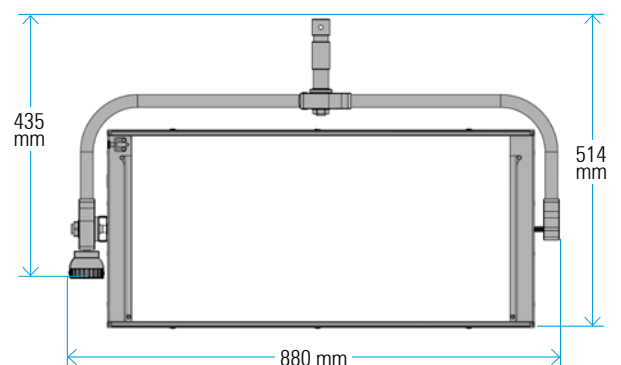

VELVET Power 2 IP54 + PO Yoke