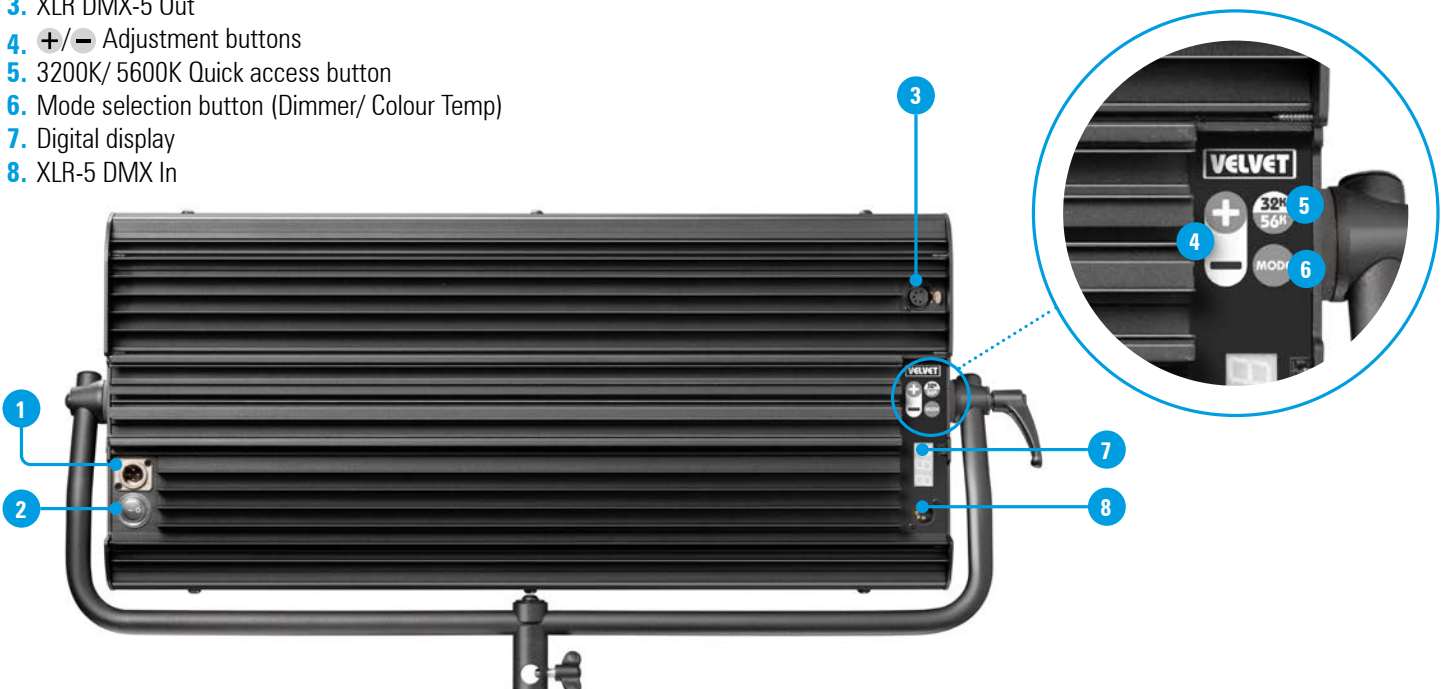

1. XLR-3 DC In
2. Power switch
3. XLR DMX-5 Out
4. +/− Adjustment buttons
5. 3200K/ 5600K Quick access button
6. Mode selection button (Dimmer/ Colour Temp)
7. Digital display
8. XLR-5 DMX In