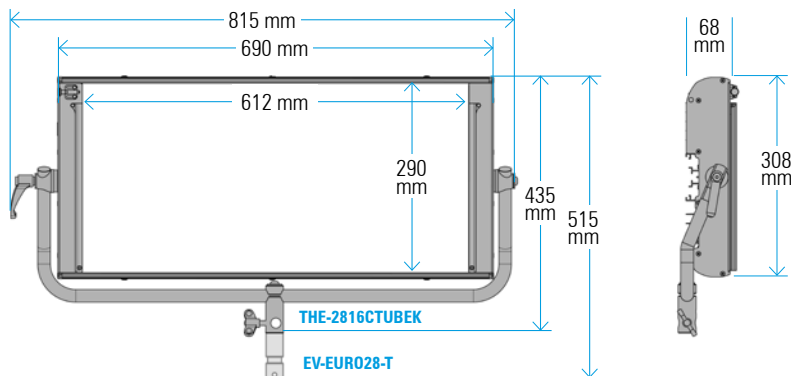

VELVET Power 2 Spot Studio

Ref.: VP2SPSTNY

Datasheet: November 2024 / Page 2

SPECIFICATIONS

COLOUR TEMPERATURE	Adjustable from 2700K a 6500K (100K increments)
LIGHT INTENSITY	Dimmable 0 to 100 (smooth and flicker-free)
LOCAL CONTROL	Shock proof buttons and display
WIRE CONTROL	DMX-RDM with XLR-5 In connector
TLCI INDEX	98 at 3200K and 96 at 5600K
PHOTOMETRICS	8900 lux / 827 fc at 3m / 9.8 feet 2540 lux / 236 fc at 6m/20 feet
BEAM ANGLE	15° Nominal 30° With D25 filter 45° With D50 filter 90° With D100 filter 105° With DVELVET filter
DIMENSIONS	690x308x68mm / 27.2"x12"x2.7" (panel) 815x435x68mm / 32.1"x17.1"x2.7" (panel+yoke)
WEIGHT	7 kg / 15,5 lbs (panel) 7.6 kg / 16.7 lbs (panel + yoke)
POWER DRAW	190W
POWER SUPPLY	90-264V AC 50/60Hz through XLR3 connector
LED RATED LIFE	More than 50.000 hours
POWER CONNECTION	Neutrik XLR-3 DC In connector
OUTPUT FREQUENCY	2000 fps
OPERATION TEMPERATURE	From -20°C to +40°C
COOLING	No-noise, fan-free passive cooling
PROTECTION	IP51 dustproof, indoor or outdoor use
VELVET LED TECHNOLOGY	Selected BIN High-power LED + VELVET custom optics + CPU software control
CONSTRUCTION & FINISH	Made of black powdercoated extruded and sheet aluminum

VELVET Power 2 IP54 + MO Yoke