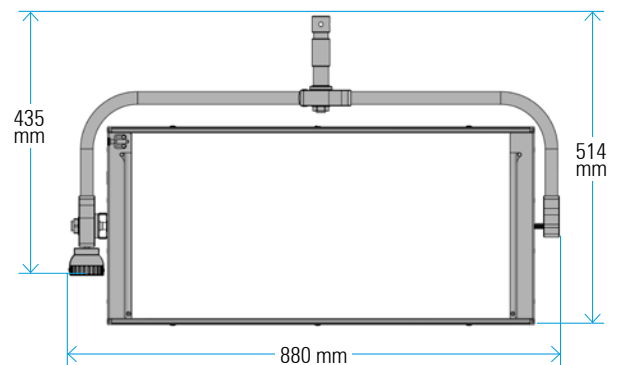

VELVET Power 2 IP54 + PO Yoke