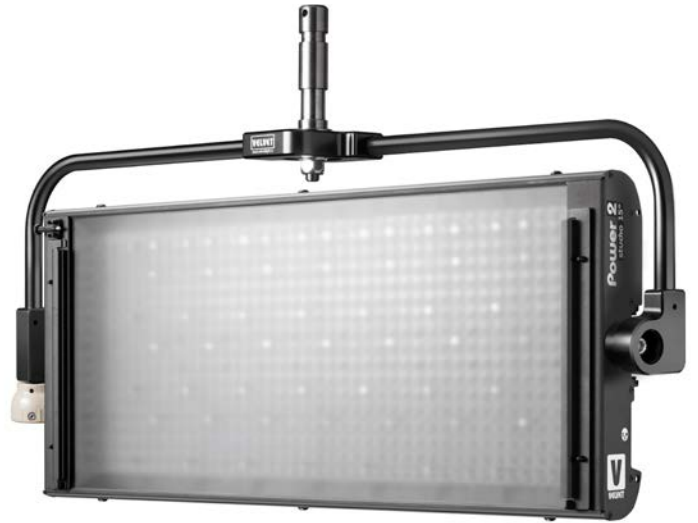

VELVET Power 2 Spot Studio

Ref.: VP2SPSTNY

Datasheet: November 2024 / Page 1

2x1 feet bicolor dustproof AC powered concentrated long distance beam light LED panel

Hard and soft light in the same fixture. Dustproof IP51 bicolor rated panel. Long throw concentrated beam of 15° or 30°. High TLCI & CRI (97). Precise color temperature adjustment from 2700K to 6500K. Totally silent fanless operation. Robust and lightweight low-carbon aluminum body. High efficiency: low power consumption. DMX-RDM control. AC & DMX In & Out built-in connectors.

More info

[Website](#)