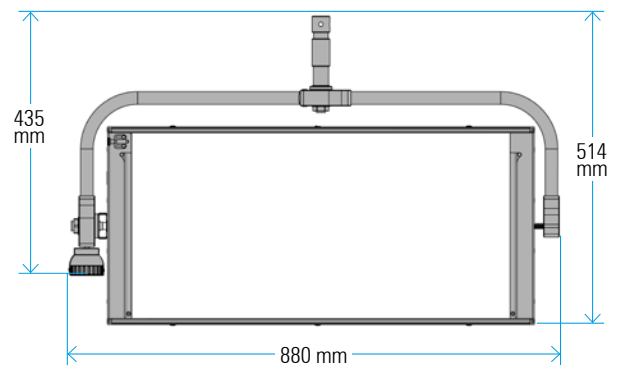

VELVET Power 2 IP54 + PO Yoke