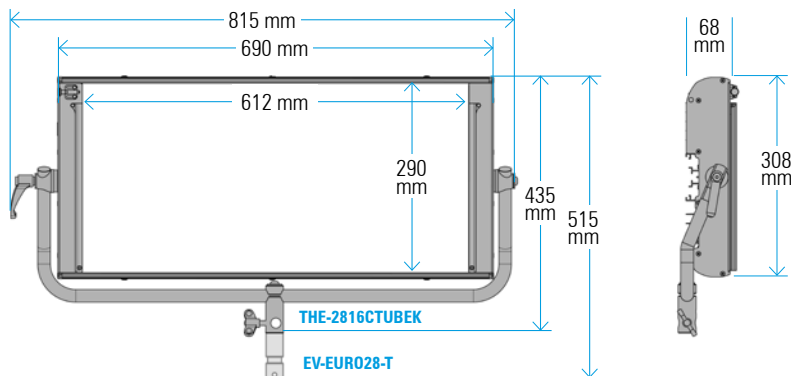

VELVET Power 2 Spot IP54

Ref.: VP2SPIP54NY

Datasheet: November 2024 / Page 2

SPECIFICATIONS

COLOUR TEMPERATURE	Adjustable from 2700K a 6500K (100K increments)
LIGHT INTENSITY	Dimmable 0 to 100 (smooth and flicker-free)
LOCAL CONTROL	Shock proof buttons and display
WIRE CONTROL	DMX-RDM with XLR-5 In connector (In & Out with DMX splitter)
TLCI INDEX	98 at 3200K and 96 at 5600K
PHOTOMETRICS	8900 lux / 827 fc at 3m / 9.8 feet 2540 lux / 236 fc at 6m/20 feet
BEAM ANGLE	15° Nominal 30° With D25 filter 45° With D50 filter 90° With D100 filter 105° With DVELVET filter
DIMENSIONS	690x308x68mm / 27.2"x12"x2.7" (panel) 815x435x68mm / 32.1"x17.1"x2.7" (panel + yoke)
WEIGHT	7 kg / 15,5 lbs (panel) 7.6 kg / 16.7 lbs (panel + yoke)
POWER DRAW	190W
POWER SUPPLY	24-35V DC via XLR3 V-Lock or Gold mount battery plate 90-264V AC 50/60Hz
LED RATED LIFE	More than 50.000 hours
POWER CONNECTION	Neutrik XLR-3 DC In connector
OUTPUT FREQUENCY	2000 fps
OPERATION TEMPERATURE	From -20°C to +40°C
COOLING	No-noise, fan-free passive cooling
PROTECTION	IP54 rainproof, indoor or outdoor use
VELVET LED TECHNOLOGY	Selected BIN High-power LED + VELVET custom optics + CPU software control
CONSTRUCTION & FINISH	Made of black powdercoated extruded and sheet aluminum

VELVET Power 2 IP54 + MO Yoke

VELVET Power 2 IP54 + PO Yoke

VELVET Power 2 Spot IP54

Ref.: VP2SPIP54NY

Datasheet: November 2024 / Page 3

PHOTOMETRICS