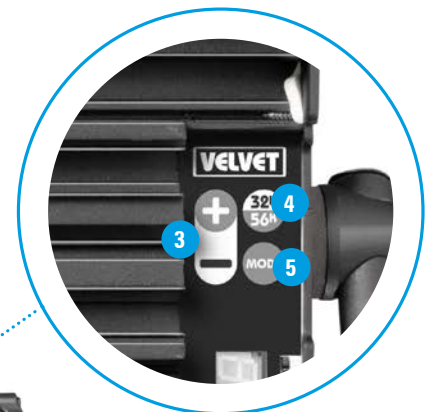

VELVET Power 2 Spot IP54

Ref.: VP2SPIP54NY

Datasheet: November 2024 / Page 1

2x1 feet bicolor weatherproof concentrated long distance beam light LED panel

Hard and soft light in the same fixture. Rainproof IP54 bicolor rated panel. Long throw concentrated beam of 15° or 30°. High TLCI (97). Precise color temperature adjustment from 2700K to 6500K. Totally silent fanless operation. Robust and lightweight, low-carbon aluminum body. High efficiency means 100% light output even with V-lock / Gold mount batteries. DMX-RDM control.

[More info](#)

[Website](#)

1. XLR-3 DC In
2. Power switch
3. + / - Adjustment buttons
4. 3200K / 5600K Quick access button
5. Mode selection button (Dimmer / Colour Temp)
6. Digital display
7. XLR-5 DMX In

VELVET Power 2 Spot IP54

Ref.: VP2SPIP54NY

Datasheet: November 2024 / Page 2

SPECIFICATIONS

COLOUR TEMPERATURE	Adjustable from 2700K a 6500K (100K increments)
LIGHT INTENSITY	Dimmable 0 to 100 (smooth and flicker-free)
LOCAL CONTROL	Shock proof buttons and display
WIRE CONTROL	DMX-RDM with XLR-5 In connector (In & Out with DMX splitter)
TLCI INDEX	98 at 3200K and 96 at 5600K
PHOTOMETRICS	8900 lux / 827 fc at 3m / 9.8 feet 2540 lux / 236 fc at 6m/20 feet
BEAM ANGLE	15° Nominal 30° With D25 filter 45° With D50 filter 90° With D100 filter 105° With DVELVET filter
DIMENSIONS	690x308x68mm / 27.2"x12"x2.7" (panel) 815x435x68mm / 32.1"x17.1"x2.7" (panel + yoke)
WEIGHT	7 kg / 15,5 lbs (panel) 7.6 kg / 16.7 lbs (panel + yoke)
POWER DRAW	190W
POWER SUPPLY	24-35V DC via XLR3 V-Lock or Gold mount battery plate 90-264V AC 50/60Hz
LED RATED LIFE	More than 50.000 hours
POWER CONNECTION	Neutrik XLR-3 DC In connector
OUTPUT FREQUENCY	2000 fps
OPERATION TEMPERATURE	From -20°C to +40°C
COOLING	No-noise, fan-free passive cooling
PROTECTION	IP54 rainproof, indoor or outdoor use
VELVET LED TECHNOLOGY	Selected BIN High-power LED + VELVET custom optics + CPU software control
CONSTRUCTION & FINISH	Made of black powdercoated extruded and sheet aluminum