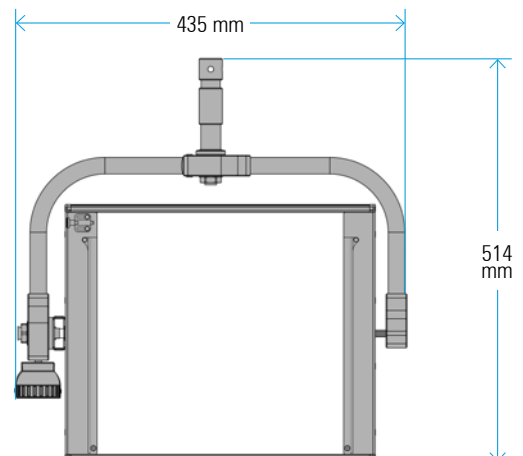

VELVET Power 1 IP51 + PO Yoke