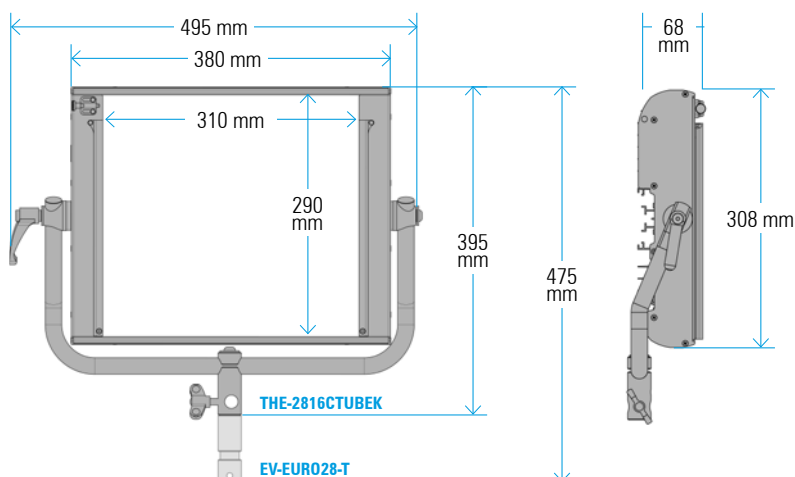

VELVET Power 1 Studio

Ref.: VP1STNY

Datasheet: November 2024 / Page 2

SPECIFICATIONS

COLOUR TEMPERATURE	Adjustable from 2700K a 6500K (100K increments)
LIGHT INTENSITY	Dimmable 0 to 100 (smooth and flicker-free)
LOCAL CONTROL	Shock proof buttons and display
WIRE CONTROL	DMX-RDM with XLR-5 In connector
TLCI INDEX	98 at 3200K and 96 at 5600K
PHOTOMETRICS	2150 lux / 200 fc at 3m / 9.8 feet 585 lux / 54 fc at 6m / 20 feet
BEAM ANGLE	30° Nominal 45° With D25 filter 60° With D50 filter 105° With D100 filter 115° With DVELVET filter
DIMENSIONS	380x308x68mm / 15"x12"x2.7" (panel) 495x395x68mm / 19.5"x15.5"x2.7" (panel+yoke)
WEIGHT	4.2 kg / 9.3 lbs (panel) 4.7 kg / 10.4 lbs (panel + yoke)
POWER DRAW	100 W / 0.91 Amps at 110 VAC
POWER SUPPLY	90-264V AC 50/60Hz through XLR3 connector
LED RATED LIFE	More than 50.000 hours
POWER CONNECTION	Neutrik XLR-3 DC In connector
OUTPUT FREQUENCY	2000 fps
OPERATION TEMPERATURE	From -20°C to +40°C
COOLING	No-noise, fan-free passive cooling
PROTECTION	IP51 dustproof, indoor or outdoor use
VELVET LED TECHNOLOGY	Selected BIN High-power LED + VELVET custom optics + CPU software control
CONSTRUCTION & FINISH	Made of black powdercoated extruded and sheet aluminum

VELVET Power 1 IP51 + MO Yoke