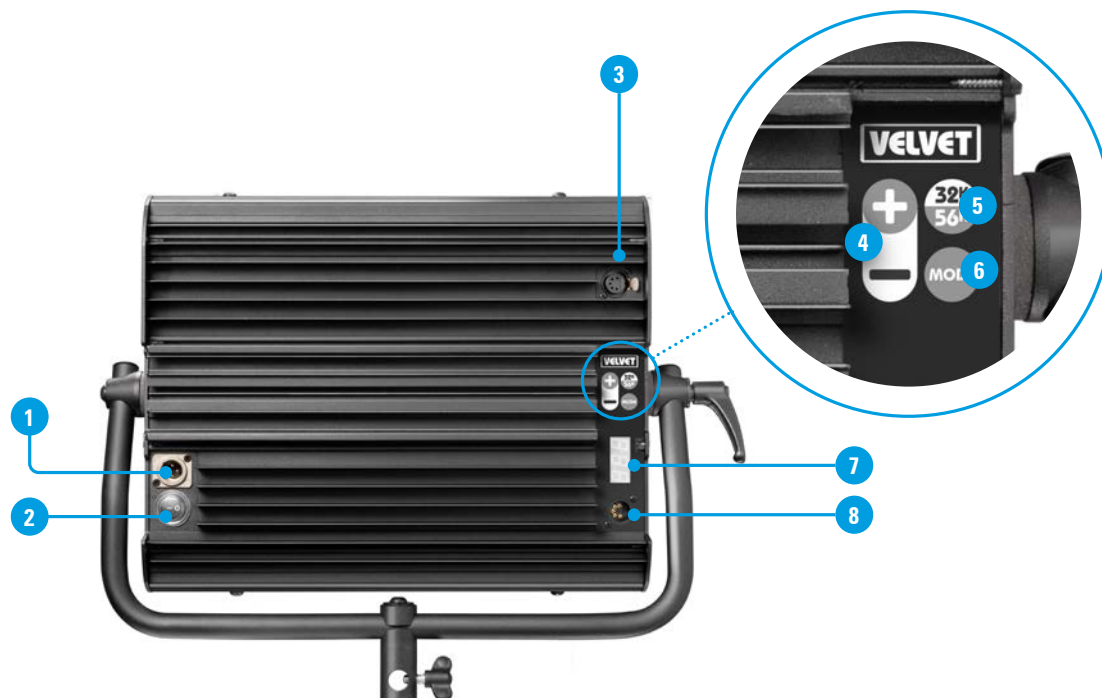

VELVET Power 1 Studio

Ref.: VP1STNY

Datasheet: November 2024 / Page 1

1x1 foot bicolor dustproof, IP51 AC powered concentrated long distance beam light LED panels

Hard and soft light in the same fixture. Dustproof IP51 bicolor rated panel. Long throw concentrated beam of 15° or 30°. High TLCI & CRI (97). Precise color temperature adjustment from 2700K to 6500K. Totally silent fanless operation. robust and lightweight low-carbon aluminum body. High efficiency: low power consumption. DMX-RDM control. AC & DMX In & Out built-in connectors.

More info

[Website](#)

1. XLR-3 DC In
2. Power switch
3. XLR DMX-5 Out
4. +/− Adjustment buttons
5. 3200K/ 5600K Quick access button
6. Mode selection button (Dimmer/ Colour Temp)
7. Digital display
8. XLR-5 DMX In