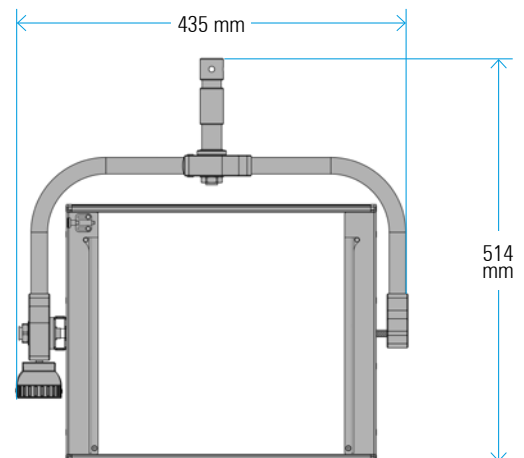

VELVET Power 1 Spot Studio

Ref.: VP1SPSTNY

Datasheet: November 2024 / Page 2

SPECIFICATIONS

COLOUR TEMPERATURE	Adjustable from 2700K a 6500K (100K increments)
LIGHT INTENSITY	Dimmable 0 to 100 (smooth and flicker-free)
LOCAL CONTROL	Shock proof buttons and display
WIRE CONTROL	DMX-RDM with XLR-5 In connector
TLCI INDEX	98 at 3200K and 96 at 5600K
PHOTOMETRICS	6000 lux / 557 fc at 3m / 9.8 feet 1700 lux / 165 fc at 6m/20 feet
BEAM ANGLE	15° Nominal 30° With D25 filter 45° With D50 filter 90° With D100 filter 105° With DVELVET filter
DIMENSIONS	380x308x68mm / 15"x12"x2.7" (panel) 495x395x68mm / 19.5"x15.5"x2.7" (panel+yoke)
WEIGHT	4.2 kg / 9.3 lbs (panel) 4.7 kg / 10.4 lbs (panel + yoke)
POWER DRAW	100 W / 0.91 Amps at 110 VAC
POWER SUPPLY	90-264V AC 50/60Hz through XLR3 connector
LED RATED LIFE	More than 50.000 hours
POWER CONNECTION	Neutrik XLR-3 DC In connector
OUTPUT FREQUENCY	2000 fps
OPERATION TEMPERATURE	From -20°C to +40°C
COOLING	No-noise, fan-free passive cooling
PROTECTION	IP51 dustproof, indoor or outdoor protected use
VELVET LED TECHNOLOGY	Selected BIN High-power LED + VELVET custom optics + CPU software control
CONSTRUCTION & FINISH	Made of black powdercoated extruded and sheet aluminum

VELVET Power 1 IP51 + MO Yoke

VELVET Power 1 IP51 + PO Yoke

VELVET Power 1 Spot Studio

Ref.: VP1SPSTNY

Datasheet: November 2024 / Page 3

PHOTOMETRICS

DIAMETER

∅ 0,8m/ 2.6'

∅ 1,3m/ 4.2'

	15°	28500 lux 2648 fc	9200 lux 855 fc	4300 lux 400 fc	2250 lux 209 fc	1600 lux 149 fc	1200 lux 111 fc	Power 1	
		37000 lux 3437 fc	12800 lux 1189 fc	6000 lux 557 fc	3600 lux 334 fc	2400 lux 223 fc	1700 lux 158 fc	100W	0,40A/220V 0,90A/110V
DISTANCE		1m/ 3.2'	2m/ 6.5'	3m/ 9.8'	4m/ 13'	5m/ 16.4'	6m/ 19.6'	98	96