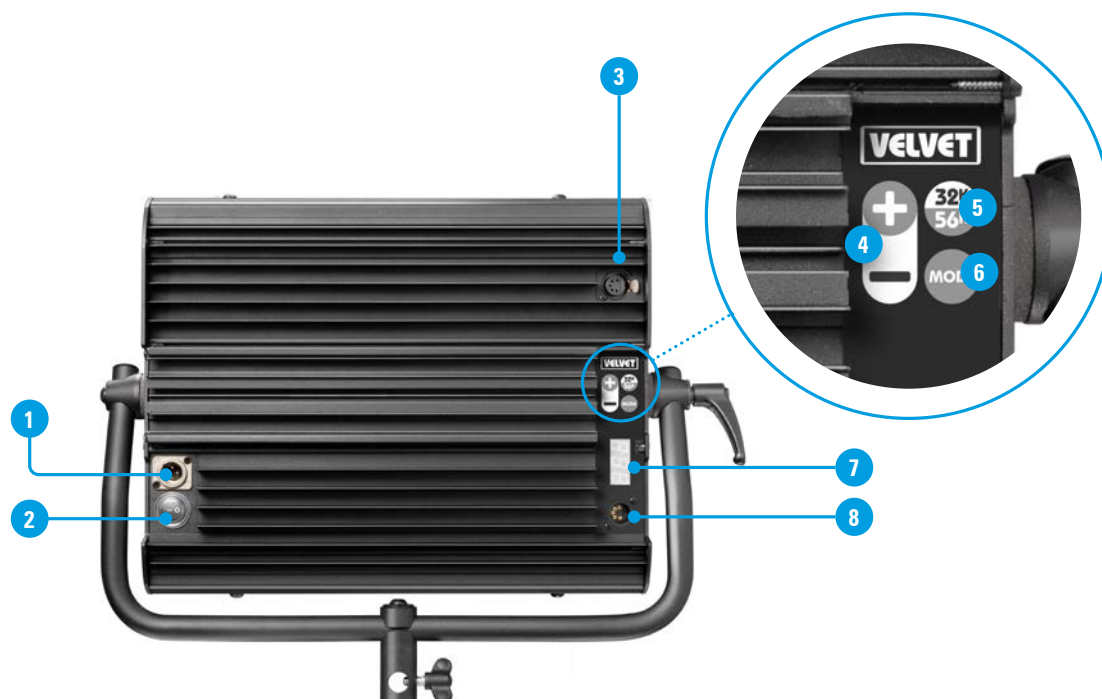

VELVET Power 1 Spot Studio

Ref.: VP1SPSTNY

Datasheet: November 2024 / Page 1

1x1 foot bicolor dustproof, IP51 AC powered concentrated long distance beam light LED panel

Hard and soft light in the same fixture. Dustproof IP51 bicolor rated panel. Long throw concentrated beam of 15° or 30°. High TLCI & CRI (97). Precise color temperature adjustment from 2700K to 6500K. Totally silent fanless operation. robust and lightweight low-carbon aluminum body. High efficiency: low power consumption. DMX-RDM control. AC & DMX In & Out built-in connectors.

More info

[Website](#)

1. XLR-3 DC In
2. Power switch
3. XLR DMX-5 Out
4. + / - Adjustment buttons
5. 3200K / 5600K Quick access button
6. Mode selection button (Dimmer / Colour Temp)
7. Digital display
8. XLR-5 DMX In

VELVET Power 1 Spot Studio

Ref.: VP1SPSTNY

Datasheet: November 2024 / Page 2

SPECIFICATIONS

COLOUR TEMPERATURE	Adjustable from 2700K a 6500K (100K increments)
LIGHT INTENSITY	Dimmable 0 to 100 (smooth and flicker-free)
LOCAL CONTROL	Shock proof buttons and display
WIRE CONTROL	DMX-RDM with XLR-5 In connector
TLCI INDEX	98 at 3200K and 96 at 5600K
PHOTOMETRICS	6000 lux / 557 fc at 3m / 9.8 feet 1700 lux / 165 fc at 6m/20 feet
BEAM ANGLE	15° Nominal 30° With D25 filter 45° With D50 filter 90° With D100 filter 105° With DVELVET filter
DIMENSIONS	380x308x68mm / 15"x12"x2.7" (panel) 495x395x68mm / 19.5"x15.5"x2.7" (panel+yoke)
WEIGHT	4.2 kg / 9.3 lbs (panel) 4.7 kg / 10.4 lbs (panel + yoke)
POWER DRAW	100 W / 0.91 Amps at 110 VAC
POWER SUPPLY	90-264V AC 50/60Hz through XLR3 connector
LED RATED LIFE	More than 50.000 hours
POWER CONNECTION	Neutrik XLR-3 DC In connector
OUTPUT FREQUENCY	2000 fps
OPERATION TEMPERATURE	From -20°C to +40°C
COOLING	No-noise, fan-free passive cooling
PROTECTION	IP51 dustproof, indoor or outdoor protected use
VELVET LED TECHNOLOGY	Selected BIN High-power LED + VELVET custom optics + CPU software control
CONSTRUCTION & FINISH	Made of black powdercoated extruded and sheet aluminum