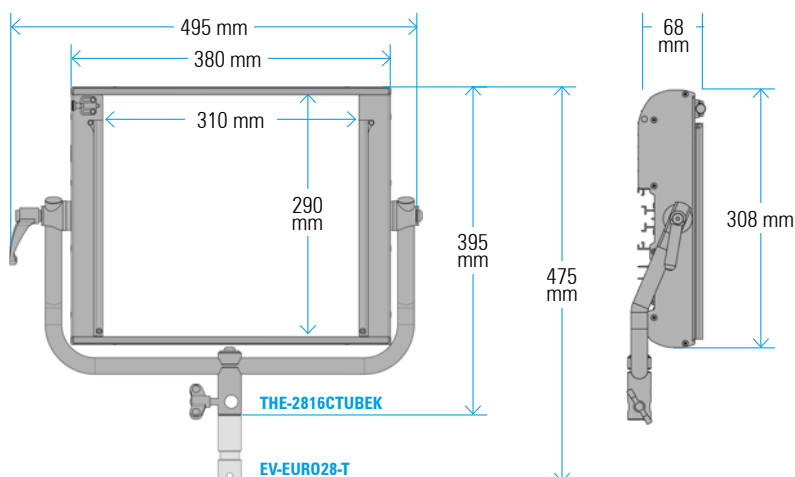

VELVET Power 1 Spot Studio

Ref.: VP1SPSTNY

Datasheet: November 2024 / Page 2

SPECIFICATIONS

COLOUR TEMPERATURE	Adjustable from 2700K a 6500K (100K increments)
LIGHT INTENSITY	Dimmable 0 to 100 (smooth and flicker-free)
LOCAL CONTROL	Shock proof buttons and display
WIRE CONTROL	DMX-RDM with XLR-5 In connector
TLCI INDEX	98 at 3200K and 96 at 5600K
PHOTOMETRICS	6000 lux / 557 fc at 3m / 9.8 feet 1700 lux / 165 fc at 6m/20 feet
BEAM ANGLE	15° Nominal 30° With D25 filter 45° With D50 filter 90° With D100 filter 105° With DVELVET filter
DIMENSIONS	380x308x68mm / 15"x12"x2.7" (panel) 495x395x68mm / 19.5"x15.5"x2.7" (panel+yoke)
WEIGHT	4.2 kg / 9.3 lbs (panel) 4.7 kg / 10.4 lbs (panel + yoke)
POWER DRAW	100 W / 0.91 Amps at 110 VAC
POWER SUPPLY	90-264V AC 50/60Hz through XLR3 connector
LED RATED LIFE	More than 50.000 hours
POWER CONNECTION	Neutrik XLR-3 DC In connector
OUTPUT FREQUENCY	2000 fps
OPERATION TEMPERATURE	From -20°C to +40°C
COOLING	No-noise, fan-free passive cooling
PROTECTION	IP51 dustproof, indoor or outdoor protected use
VELVET LED TECHNOLOGY	Selected BIN High-power LED + VELVET custom optics + CPU software control
CONSTRUCTION & FINISH	Made of black powdercoated extruded and sheet aluminum

VELVET Power 1 IP51 + MO Yoke

VELVET Power 1 IP51 + PO Yoke

VELVET Power 1 Spot Studio

Ref.: VP1SPSTNY

Datasheet: November 2024 / Page 3

PHOTOMETRICS

DIAMETER

∅ 0,8m/ 2.6'

∅ 1,3m/ 4.2'

	15°	28500 lux 2648 fc	9200 lux 855 fc	4300 lux 400 fc	2250 lux 209 fc	1600 lux 149 fc	1200 lux 111 fc	Power 1	
		37000 lux 3437 fc	12800 lux 1189 fc	6000 lux 557 fc	3600 lux 334 fc	2400 lux 223 fc	1700 lux 158 fc	100W	0,40A/220V 0,90A/110V
DISTANCE		1m/ 3.2'	2m/ 6.5'	3m/ 9.8'	4m/ 13'	5m/ 16.4'	6m/ 19.6'	98	96