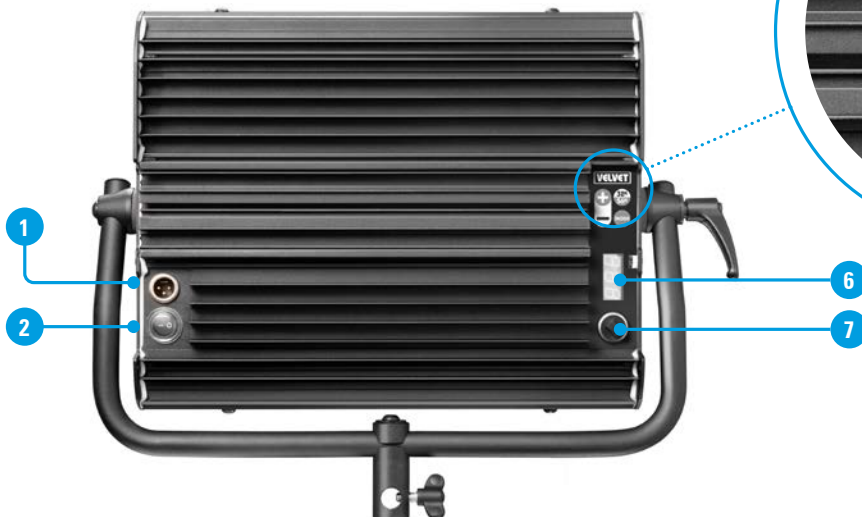

VELVET Power 1 IP54

Ref.: VP1IP54NY

Datasheet: November 2024 / Page 1

1x1 foot bicolor weatherproof concentrated long distance beam light LED panel

Hard and soft light in the same fixture. Rainproof IP54 bicolor rated panel. Long throw concentrated beam of 15° or 30°. High TLCI (97). Precise color temperature adjustment from 2700K to 6500K. Totally silent fanless operation. Robust and lightweight, low-carbon aluminum body. High efficiency means 100% light output even with V-lock / Gold mount batteries. DMX-RDM control.

[More info](#)

[Website](#)

1. XLR-3 DC In
2. Power switch
3. + / - Adjustment buttons
4. 3200K / 5600K Quick access button
5. Mode selection button (Dimmer / Colour Temp)
6. Digital display
7. XLR-5 DMX In