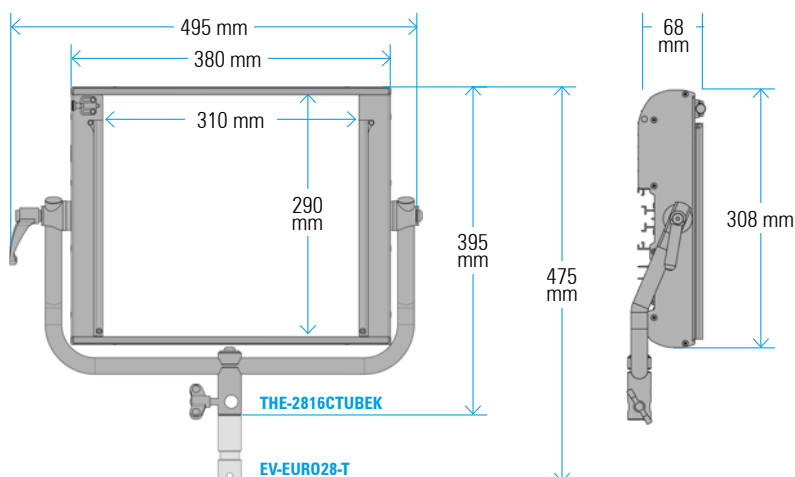

VELVET Power 1 IP54

Ref.: VP1IP54NY

Datasheet: November 2024 / Page 2

SPECIFICATIONS

COLOUR TEMPERATURE	Adjustable from 2700K a 6500K (100K increments)
LIGHT INTENSITY	Dimmable 0 to 100 (smooth and flicker-free)
LOCAL CONTROL	Shock proof buttons and display
WIRE CONTROL	DMX-RDM with XLR-5 In connector (In & Out with DMX splitter)
TLCI INDEX	98 at 3200K and 96 at 5600K
PHOTOMETRICS	2150 lux / 200 fc at 3m / 9.8 feet 585 lux / 54 fc at 6m / 20 feet
BEAM ANGLE	30° Nominal 45° With D25 filter 60° With D50 filter 105° With D100 filter 115° With DVELVET filter
DIMENSIONS	380x308x68mm / 15"x12"x2.7" (panel) 495x395x68mm / 19.5"x15.5"x2.7" (panel + yoke)
WEIGHT	4.2 kg / 9.3 lbs (panel) 4.7 kg / 10.4 lbs (panel + yoke)
POWER DRAW	100 W / 0.91 Amps at 110 VAC
POWER SUPPLY	12-35V DC via XLR3 V-Lock or Gold mount battery plate 90-264V AC 50/60Hz
LED RATED LIFE	More than 50.000 hours
POWER CONNECTION	Neutrik XLR-3 DC In connector
OUTPUT FREQUENCY	2000 fps
OPERATION TEMPERATURE	From -20°C to +40°C
COOLING	No-noise, fan-free passive cooling
PROTECTION	IP54 rainproof, indoor or outdoor use
VELVET LED TECHNOLOGY	Selected BIN High-power LED + VELVET custom optics + CPU software control
CONSTRUCTION & FINISH	Made of black powdercoated extruded and sheet aluminum

VELVET Power 1 IP54 + MO Yoke