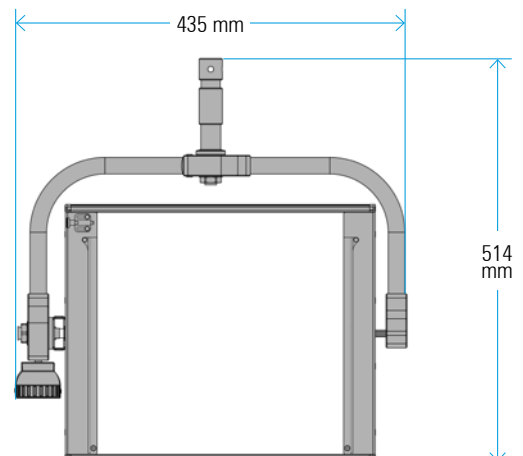

VELVET Power 1 IP54 + PO Yoke