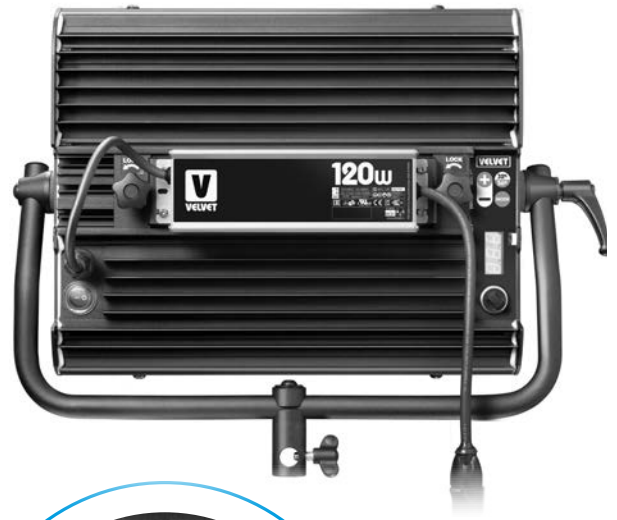

VELVET Power 1 IP54

Ref.: VP1IP54NY

Datasheet: November 2024 / Page 1

1x1 foot bicolor weatherproof concentrated long distance beam light LED panel

Hard and soft light in the same fixture. Rainproof IP54 bicolor rated panel. Long throw concentrated beam of 15° or 30°. High TLCI (97). Precise color temperature adjustment from 2700K to 6500K. Totally silent fanless operation. Robust and lightweight, low-carbon aluminum body. High efficiency means 100% light output even with V-lock / Gold mount batteries. DMX-RDM control.

[More info](#)

[Website](#)

1. XLR-3 DC In
2. Power switch
3. + / - Adjustment buttons
4. 3200K / 5600K Quick access button
5. Mode selection button (Dimmer / Colour Temp)
6. Digital display
7. XLR-5 DMX In