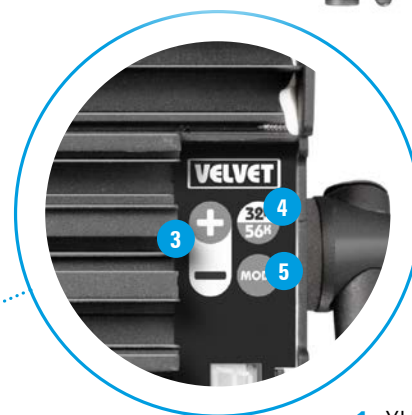

VELVET Power 1 IP54

Ref.: VP1IP54NY

Datasheet: November 2024 / Page 1

1x1 foot bicolor weatherproof concentrated long distance beam light LED panel

Hard and soft light in the same fixture. Rainproof IP54 bicolor rated panel. Long throw concentrated beam of 15° or 30°. High TLCI (97). Precise color temperature adjustment from 2700K to 6500K. Totally silent fanless operation. Robust and lightweight, low-carbon aluminum body. High efficiency means 100% light output even with V-lock / Gold mount batteries. DMX-RDM control.

[More info](#)

[Website](#)

1. XLR-3 DC In
2. Power switch
3. + / - Adjustment buttons
4. 3200K / 5600K Quick access button
5. Mode selection button (Dimmer / Colour Temp)
6. Digital display
7. XLR-5 DMX In