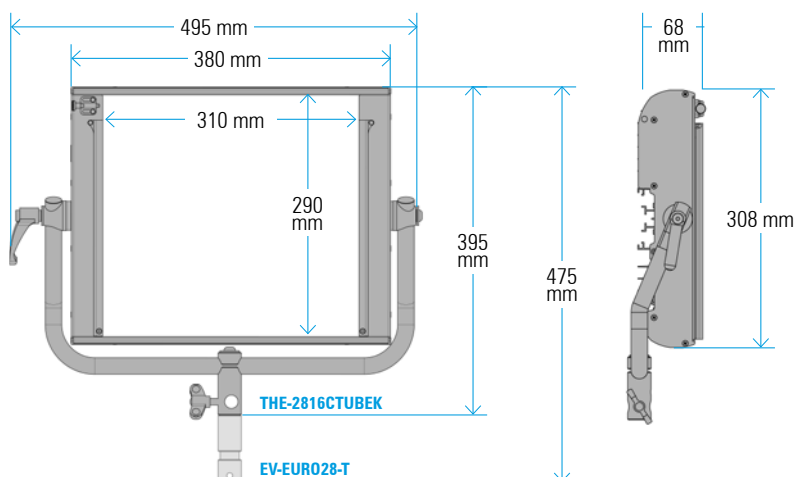

VELVET Power 1 Spot IP54

Ref.: VP1SPIP54NY

Datasheet: November 2024 / Page 2

SPECIFICATIONS

COLOUR TEMPERATURE	Adjustable from 2700K a 6500K (100K increments)
LIGHT INTENSITY	Dimmable 0 to 100 (smooth and flicker-free)
LOCAL CONTROL	Shock proof buttons and display
WIRE CONTROL	DMX-RDM with XLR-5 In connector (In & Out with DMX splitter)
TLCI INDEX	98 at 3200K and 96 at 5600K
PHOTOMETRICS	6000 lux / 557 fc at 3m / 9.8 feet 1700 lux / 165 fc at 6m / 20 feet
BEAM ANGLE	15° Nominal 30° With D25 filter 45° With D50 filter 90° With D100 filter 105° With DVELVET filter
DIMENSIONS	380x308x68mm / 15"x12"x2.7" (panel) 495x395x68mm / 19.5"x15.5"x2.7" (panel + yoke)
WEIGHT	4.2 kg / 9.3 lbs (panel) 4.7 kg / 10.4 lbs (panel + yoke)
POWER DRAW	100 W / 0.91 Amps at 110 VAC
POWER SUPPLY	12-35V DC via XLR3 V-Lock or Gold mount battery plate 90-264V AC 50/60Hz
LED RATED LIFE	More than 50.000 hours
POWER CONNECTION	Neutrik XLR-3 DC In connector
OUTPUT FREQUENCY	2000 fps
OPERATION TEMPERATURE	From -20°C to +40°C
COOLING	No-noise, fan-free passive cooling
PROTECTION	IP54 rainproof, indoor or outdoor use
VELVET LED TECHNOLOGY	Selected BIN High-power LED + VELVET custom optics + CPU software control
CONSTRUCTION & FINISH	Made of black powdercoated extruded and sheet aluminum

VELVET Power 1 IP54 + MO Yoke

VELVET Power 1 IP54 + PO Yoke

VELVET Power 1 Spot IP54

Ref.: VP1SPIP54NY

Datasheet: November 2024 / Page 3

PHOTOMETRICS

DIAMETER

∅ 0,8m/ 2.6'

∅ 1,3m/ 4.2'

	15°	28500 lux 2648 fc	9200 lux 855 fc	4300 lux 400 fc	2250 lux 209 fc	1600 lux 149 fc	1200 lux 111 fc	Power 1 100W 0,40A/220V 0,90A/110V
		37000 lux 3437 fc	12800 lux 1189 fc	6000 lux 557 fc	3600 lux 334 fc	2400 lux 223 fc	1700 lux 158 fc	
DISTANCE		1m/ 3.2'	2m/ 6.5'	3m/ 9.8'	4m/ 13'	5m/ 16.4'	6m/ 19.6'	