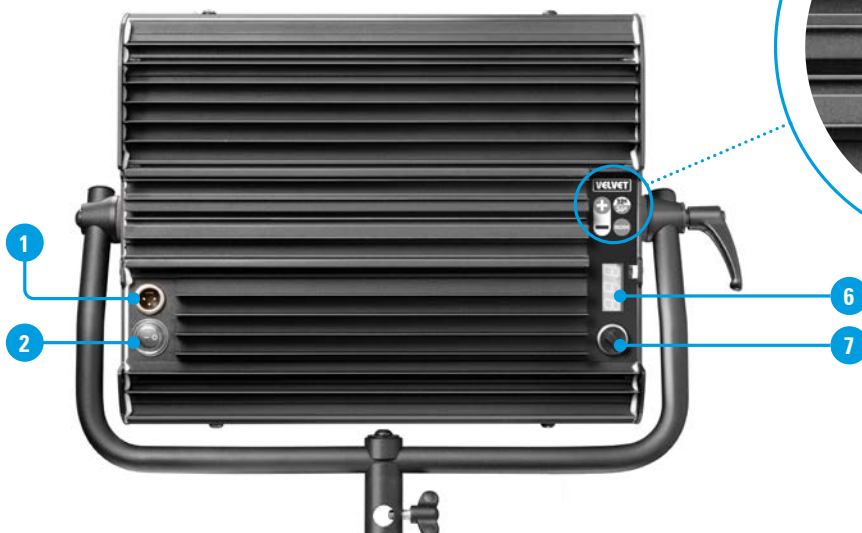

VELVET Power 1 Spot IP54

Ref.: VP1SPIP54NY

Datasheet: November 2024 / Page 1

1x1 foot bicolor weatherproof concentrated long distance beam light LED panel

Hard and soft light in the same fixture. Rainproof IP54 bicolor rated panel. Long throw concentrated beam of 15° or 30°. High TLCI (97). Precise color temperature adjustment from 2700K to 6500K. Totally silent fanless operation. Robust and lightweight, low-carbon aluminum body. High efficiency means 100% light output even with V-lock / Gold mount batteries. DMX-RDM control.

[More info](#)

[Website](#)

1. XLR-3 DC In
2. Power switch
3. + / - Adjustment buttons
4. 3200K / 5600K Quick access button
5. Mode selection button (Dimmer / Colour Temp)
6. Digital display
7. XLR-5 DMX In