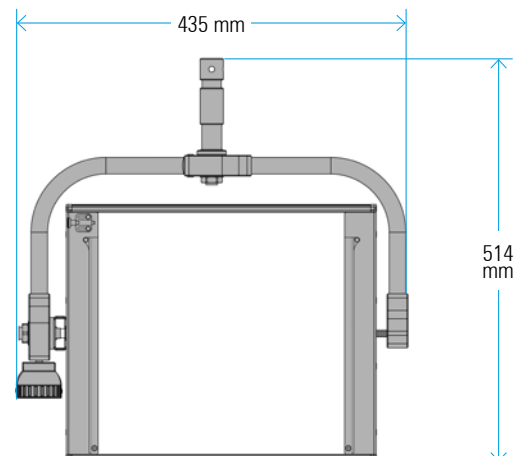

VELVET Power 1 Spot IP54

Ref.: VP1SPIP54NY

Datasheet: November 2024 / Page 2

SPECIFICATIONS

COLOUR TEMPERATURE	Adjustable from 2700K a 6500K (100K increments)
LIGHT INTENSITY	Dimmable 0 to 100 (smooth and flicker-free)
LOCAL CONTROL	Shock proof buttons and display
WIRE CONTROL	DMX-RDM with XLR-5 In connector (In & Out with DMX splitter)
TLCI INDEX	98 at 3200K and 96 at 5600K
PHOTOMETRICS	6000 lux / 557 fc at 3m / 9.8 feet 1700 lux / 165 fc at 6m / 20 feet
BEAM ANGLE	15° Nominal 30° With D25 filter 45° With D50 filter 90° With D100 filter 105° With DVELVET filter
DIMENSIONS	380x308x68mm / 15"x12"x2.7" (panel) 495x395x68mm / 19.5"x15.5"x2.7" (panel + yoke)
WEIGHT	4.2 kg / 9.3 lbs (panel) 4.7 kg / 10.4 lbs (panel + yoke)
POWER DRAW	100 W / 0.91 Amps at 110 VAC
POWER SUPPLY	12-35V DC via XLR3 V-Lock or Gold mount battery plate 90-264V AC 50/60Hz
LED RATED LIFE	More than 50.000 hours
POWER CONNECTION	Neutrik XLR-3 DC In connector
OUTPUT FREQUENCY	2000 fps
OPERATION TEMPERATURE	From -20°C to +40°C
COOLING	No-noise, fan-free passive cooling
PROTECTION	IP54 rainproof, indoor or outdoor use
VELVET LED TECHNOLOGY	Selected BIN High-power LED + VELVET custom optics + CPU software control
CONSTRUCTION & FINISH	Made of black powdercoated extruded and sheet aluminum

VELVET Power 1 IP54 + MO Yoke

VELVET Power 1 IP54 + PO Yoke

VELVET Power 1 Spot IP54

Ref.: VP1SPIP54NY

Datasheet: November 2024 / Page 3

PHOTOMETRICS

DIAMETER

∅ 0,8m/ 2.6'

∅ 1,3m/ 4.2'

	15°	28500 lux 2648 fc	9200 lux 855 fc	4300 lux 400 fc	2250 lux 209 fc	1600 lux 149 fc	1200 lux 111 fc	Power 1 100W 0,40A/220V 0,90A/110V
		37000 lux 3437 fc	12800 lux 1189 fc	6000 lux 557 fc	3600 lux 334 fc	2400 lux 223 fc	1700 lux 158 fc	
DISTANCE		1m/ 3.2'	2m/ 6.5'	3m/ 9.8'	4m/ 13'	5m/ 16.4'	6m/ 19.6'	