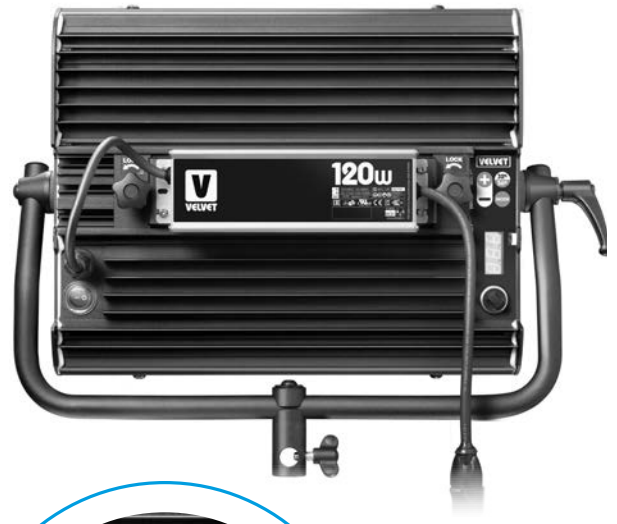

VELVET Power 1 Spot IP54

Ref.: VP1SPIP54NY

Datasheet: November 2024 / Page 1

1x1 foot bicolor weatherproof concentrated long distance beam light LED panel

Hard and soft light in the same fixture. Rainproof IP54 bicolor rated panel. Long throw concentrated beam of 15° or 30°. High TLCI (97). Precise color temperature adjustment from 2700K to 6500K. Totally silent fanless operation. Robust and lightweight, low-carbon aluminum body. High efficiency means 100% light output even with V-lock / Gold mount batteries. DMX-RDM control.

[More info](#)

[Website](#)

1. XLR-3 DC In
2. Power switch
3. + / - Adjustment buttons
4. 3200K / 5600K Quick access button
5. Mode selection button (Dimmer / Colour Temp)
6. Digital display
7. XLR-5 DMX In